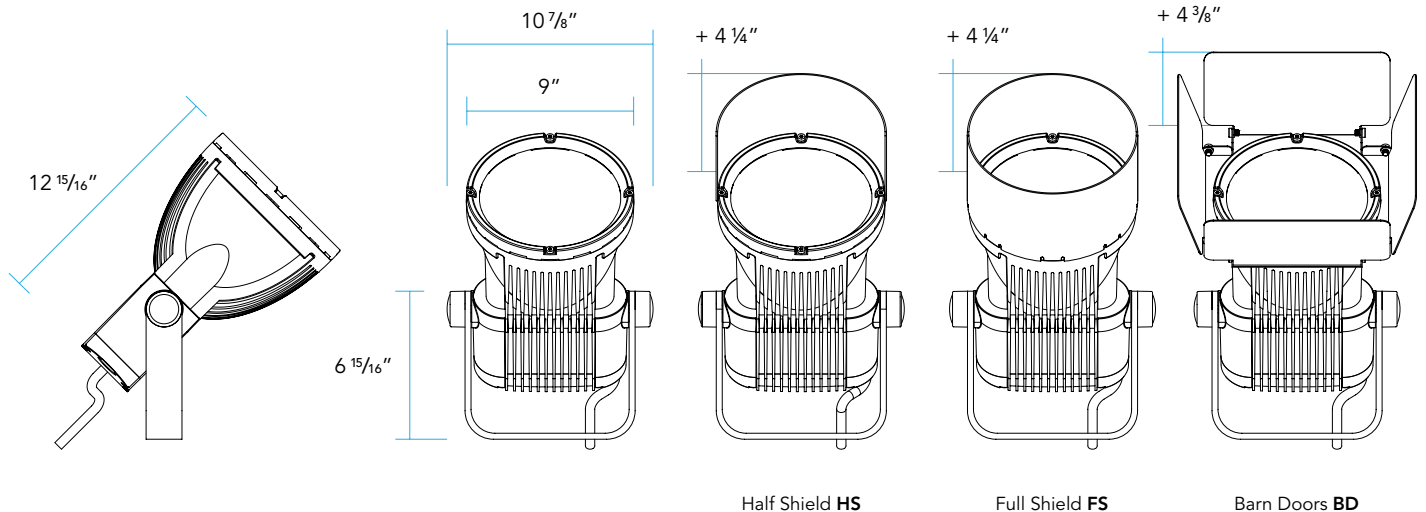

LED:

Performance COB LEDs powered from 1050mA-2000mA.
2460 – 10,700 Lumens delivered.
48 – 113 Watts.

COLOR TEMPERATURE:

2700K, 3000K, 3500K, 4000K or 5000K CCT White.

COLOR RENDERING:

80 CRI minimum

ACCESSORIES:

Barn Doors, Full Shield, Half Shield, Diffuse Filter and Linear Spread Filter available.

WIRING:

- 18/3 SEOWW outdoor rated waterproof cable [for Non-dimmable and Phase Cut (TRIAC/ELV-120VAC only) options]
- 18/5 SJTOW outdoor rated waterproof cable [for 0-10V dimming option]

Cable exits fixture housing through a liquid tight cable fitting.

MOUNTING:

Yoke provided with ½ NPSM stainless Cord Seal Mount to secure the yoke strap directly into a ½-14 NPT threaded opening. See the Vista website for additional Mounts and Accessories.

CERTIFICATIONS | STANDARDS | COMPLIANCE:

- UL Certified for wet locations (USA & Canada) | (UL)
- Ingress Protection Rating: **IP66**
- Buy American Act (**BAA**)
- Build America, Buy America Act (**BABA**)

OPTICS/AIMING:

NEMA defined floodlight optics. Housing aiming achieved via an aluminum yoke strap.

DRIVER:

Multi-Volt **MV** 120V-277V equipped with tri-modal dimming capabilities. Start up/Operating Temperature: -10°C to +50°C. Non-dimmable, 0-10V and Phase Cut (TRIAC/ELV-120VAC only) options available.

LIGHT DISTRIBUTION:

Very Narrow Spot **VNS** (NEMA 2H x 2V), Narrow Spot **NS** (NEMA 2H x 2V), Medium Flood **MF** (NEMA 5H x 5V), Wide Flood **WF** (NEMA 6H x 6V)

DIMENSIONS