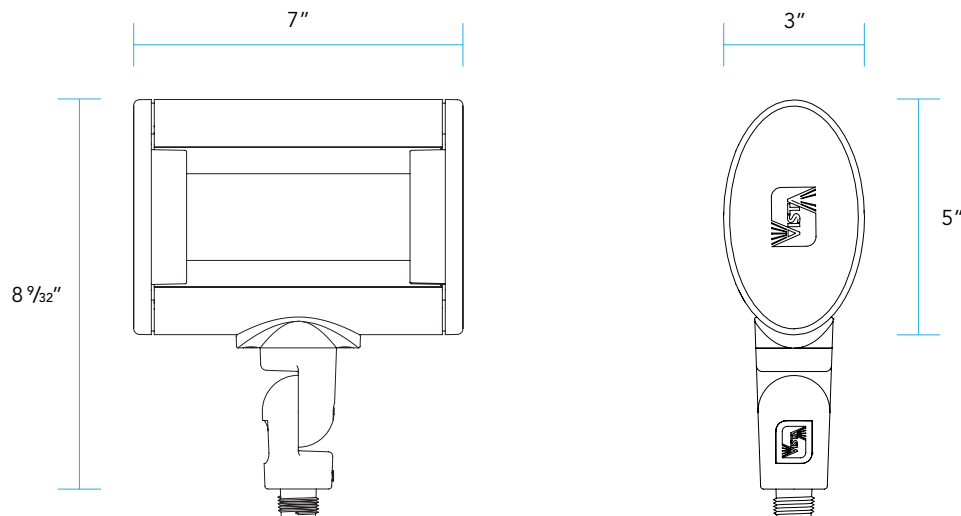

REFLECTOR:

Specular or semi-specular extruded aluminum optics anodized and bright dipped for maximum reflectivity.

LENS:

4mm (.164") thick tempered and beveled clear glass. Permanently affixed and sealed to the optics housing with RTV silicon. Masked frit opening (black only) available.

LED:

Mid-power LED driven at 350mA.
347+ or 741+ Lumens delivered | 5 or 10 Watts

COLOR TEMPERATURE:

2700K, 3000K, 3500K, 4000K or 5000K CCT

COLOR RENDERING:

80 CRI minimum

OPTICS/AIMING:

NEMA defined floodlight optics with wide lateral throws – extruded aluminum.

DRIVER:

Multi-Volt MV 120V-277V equipped with tri-modal dimming capabilities.
Start up/Operating Temperature: -10°C to +50°C.

ACCESSORIES:

Internal Glare Shield **GS**.
Polycarbonate Lens **VR**.

WIRING:

Prewired with 150° C-rated wire.

MOUNTING:

Infinity Knuckle – Die-cast, copper-free aluminum, stainless steel stem with 1/2" NPT thread. A fully sealed spherical grommet allows for precise aiming and retention.

CERTIFICATION:

CUL US wet location listed.
Ingress Protection Rating: IP66

Non-dimmable, 0-10V and Phase Cut (TRIAC/ELV-120VAC only) options available.

LIGHT DISTRIBUTION:

Wall Wash (NEMA 6H x 7V), Wall Grazer (NEMA 7H x 4V),
Narrow (NEMA 6H x 6V), Medium Flood (NEMA 6H x 5V),
Wide Flood (NEMA 7H x 7V), Asymmetric (NEMA 7H x 5V)
distributions available.

DIMENSIONS