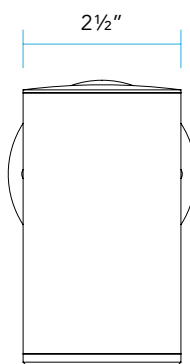

Prewired with a 12" pigtail of 18-2 SPT1 UV resistant cable and watertight connectors.

CERTIFICATION:

UL Listed to U.S. and Canadian safety standards for low voltage landscape luminaires (UL 1838).

LED:

MR-16 LED Lamp.
295 or 389 Lumens.
4.5 or 5.5 Watts.

LIGHT DISTRIBUTION:

Very Narrow Spot **15** (15°)
Narrow Spot **25** (25°)
Medium Flood **36** (36°)
Wide Flood **60** (60°)

ELECTRICAL:

Input voltage range 9 - 15 VAC.
Low voltage transformer required to operate (sold separately).

DIMENSIONS

OPTIONAL
ADJUSTABLE MOUNTING BRACKET