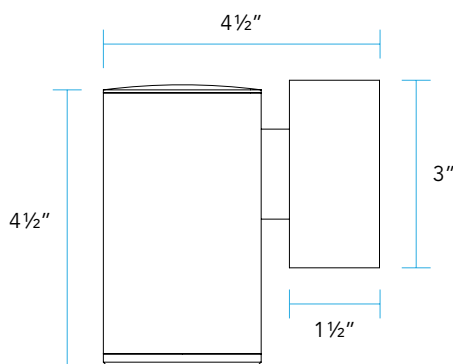

Prewired with a 12" pigtail of 18-2 SPT1 UV resistant cable and watertight connectors.

CERTIFICATION:

UL Listed to U.S. and Canadian safety standards for low voltage landscape luminaires (UL 1838).

LED:

MR-16 LED Lamp.
295 or 389 Lumens.
4.5 or 5.5 Watts.

LIGHT DISTRIBUTION:

Very Narrow Spot **15** (15°)
Narrow Spot **25** (25°)
Medium Flood **36** (36°)
Wide Flood **60** (60°)

ELECTRICAL:

Input voltage range 9 - 15 VAC.
Low voltage transformer required to operate (sold separately).

DIMENSIONS

OPTIONAL
ADJUSTABLE MOUNTING BRACKET