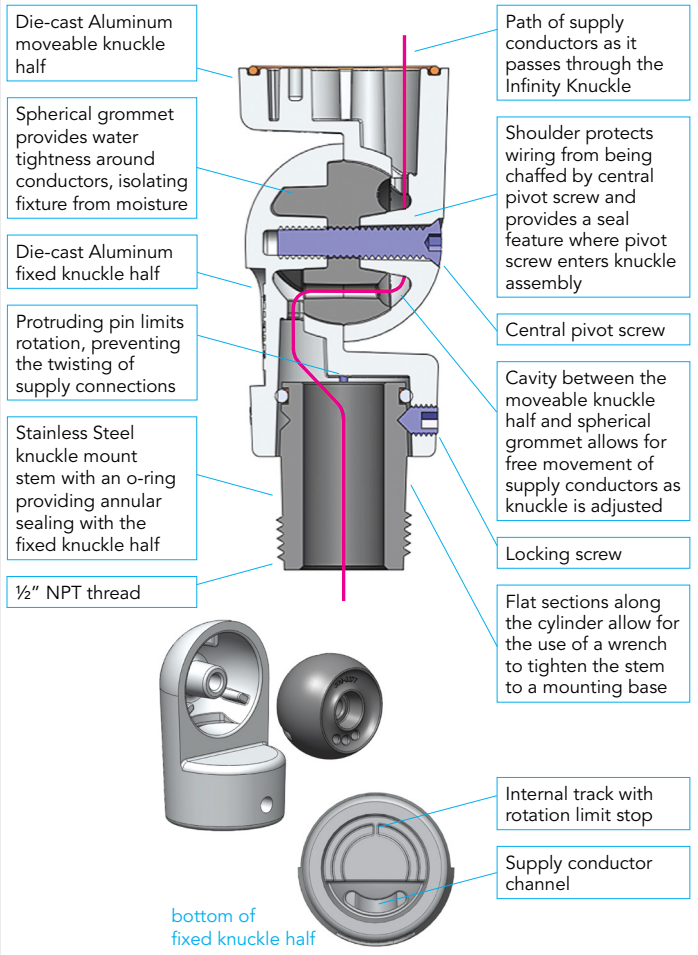

LIGHT DISTRIBUTION:

Wall Wash (NEMA 7HX 7V), Wall Grazer (NEMA 7HX 4V), Narrow (NEMA 7HX 5V), Medium Flood (NEMA 7HX 5V), Wide Flood (NEMA 7HX 7V), Asymmetric (NEMA 7HX 5V) distributions available.

EAM-D SPECIFICATIONS

CONSTRUCTION:

Heavy wall extruded, die-cast and machined aluminum parts.

FINISH:

Powder coat finish available in Black, Architectural Bronze, Dark Bronze, Granite, White, Architectural Brick, Light Bronze, Special Bronze, Glossy Gray, Rust, Hunter Green, Weathered Bronze, Weathered Iron, Graphite Metallic, Verde, Pewter, Mocha and Olde Finish. Custom Powder coat finishes available on request.

MOUNTING:

1/2" NPT threading for connection to mounting accessory such as a Vista Wall Mount Box or Mounting Canopy.

ACCESSORIES:

A convenient and compact 90° machined aluminum Slip-fitter can be ordered to change the lighting fixture orientation 90° at the end of the extension arm.

INFINITY KNUCKLE FEATURES

DIMENSIONS

1051KM

EAM-D

90S

DELIVERED LUMENS

BEAM SPREAD	A	B
Very Narrow Spot WW	13.4 Watts 1132 Lumens	19 Watts 1686 Lumens
Narrow Spot WG	13.4 Watts 1286 Lumens	19 Watts 2103 Lumens
Narrow Spot NS	13.4 Watts 875 Lumens	19 Watts 1201 Lumens
Medium Flood MF	13.4 Watts 1332 Lumens	19 Watts 2029 Lumens
Wide Flood WF	13.4 Watts 1054 Lumens	19 Watts 1604 Lumens
Asymmetric AS	13.4 Watts 1314 Lumens	19 Watts 1866 Lumens