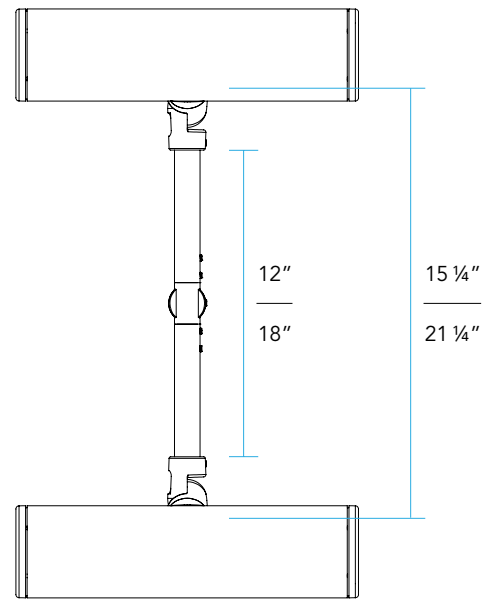

MOUNTING:

1/2" NPT threading for connection to mounting accessory such as a Vista Wall Mount Box or Mounting Canopy.

ACCESSORIES:

A convenient and compact 90° machined aluminum Slip-fitter can be ordered to change the lighting fixture orientation 90° at the end of the extension arm.

INFINITY KNUCKLE FEATURES

DIMENSIONS

1051KM

EAM-D

90S

DELIVERED LUMENS

BEAM SPREAD	A	B
Very Narrow Spot WW	13.4 Watts 1132 Lumens	19 Watts 1686 Lumens
Narrow Spot WG	13.4 Watts 1286 Lumens	19 Watts 2103 Lumens
Narrow Spot NS	13.4 Watts 875 Lumens	19 Watts 1201 Lumens
Medium Flood MF	13.4 Watts 1332 Lumens	19 Watts 2029 Lumens
Wide Flood WF	13.4 Watts 1054 Lumens	19 Watts 1604 Lumens
Asymmetric AS	13.4 Watts 1314 Lumens	19 Watts 1866 Lumens