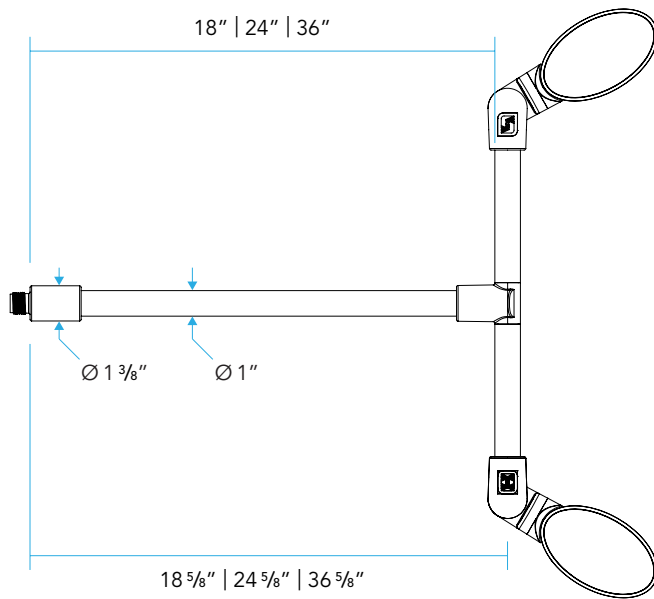

EAM-D-S PRODUCT FEATURES

Material	Aluminum
Mounting	1/2" NPT
Dimensions	1" DIA x [12" 18"] W x [18" 24" 36"] L
90S	90° Slip-fitter 1 3/8" Dia x 3" L

90S

PROFESSIONAL
OUTDOOR LIGHTING

www.VistaPro.com • email@vistapro.com • Fax: (888) 670-VISTA (8478)
1625 Surveyor Avenue • Simi Valley, CA 93063 • (805) 527-0987 • (800) 766-VISTA (8478)

SWEEP	LENGTH	ACCESSORIES	ORDERING NOTES
S Straight	18 18 Inches 24 24 Inches 36 36 Inches	90S 90° Slip-fitter	Custom length stems available – Consult Vista factory.

1051KM SPECIFICATIONS

HOUSING:

Extruded aluminum body with die-cast aluminum end caps and mountings. Optic and driver compartment environmentally sealed. Housing aimable utilizing Vista's patented Infinity Knuckle.

MOUNTING:

1/2" NPT threading for connection to mounting accessory such as a Vista Wall Mount Box or Mounting Canopy.

ACCESSORIES:

A convenient and compact 90° machined aluminum Slip-fitter can be ordered to change the lighting fixture orientation 90° at the end of the extension arm.

INFINITY KNUCKLE FEATURES

DIMENSIONS

1051KM

EAM-D

90S

DELIVERED LUMENS

BEAM SPREAD	A	B
Very Narrow Spot WW	13.4 Watts 1132 Lumens	19 Watts 1686 Lumens
Narrow Spot WG	13.4 Watts 1286 Lumens	19 Watts 2103 Lumens
Narrow Spot NS	13.4 Watts 875 Lumens	19 Watts 1201 Lumens
Medium Flood MF	13.4 Watts 1332 Lumens	19 Watts 2029 Lumens
Wide Flood WF	13.4 Watts 1054 Lumens	19 Watts 1604 Lumens
Asymmetric AS	13.4 Watts 1314 Lumens	19 Watts 1866 Lumens