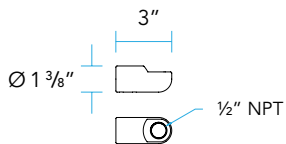

MOUNTING:

1/2" NPT threading for connection to mounting accessory such as a Vista Wall Mount Box or Mounting Canopy.

ACCESSORIES:

A convenient and compact 90° machined aluminum Slip-fitter can be ordered to change the lighting fixture orientation 90° at the end of the extension arm.

INFINITY KNUCKLE FEATURES

DIMENSIONS

1051KM

EAM-D

90S

DELIVERED LUMENS

BEAM SPREAD	A	B
Very Narrow Spot WW	13.4 Watts 1132 Lumens	19 Watts 1686 Lumens
Narrow Spot WG	13.4 Watts 1286 Lumens	19 Watts 2103 Lumens
Narrow Spot NS	13.4 Watts 875 Lumens	19 Watts 1201 Lumens
Medium Flood MF	13.4 Watts 1332 Lumens	19 Watts 2029 Lumens
Wide Flood WF	13.4 Watts 1054 Lumens	19 Watts 1604 Lumens
Asymmetric AS	13.4 Watts 1314 Lumens	19 Watts 1866 Lumens