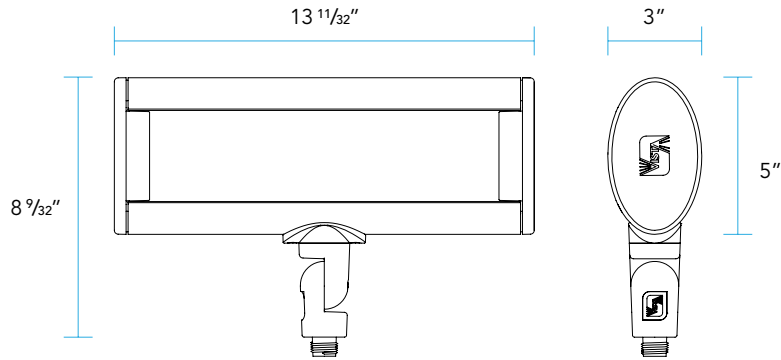

MOUNTING:

1/2" NPT threading for connection to mounting accessory such as a Vista Wall Mount Box or Mounting Canopy.

ACCESSORIES:

A convenient and compact 90° machined aluminum Slip-fitter can be ordered to change the lighting fixture orientation 90° at the end of the extension arm.

INFINITY KNUCKLE FEATURES

DIMENSIONS

1051KM

EAM-D

90S

DELIVERED LUMENS

BEAM SPREAD	A	B
Very Narrow Spot WW	13.4 Watts 1132 Lumens	19 Watts 1686 Lumens
Narrow Spot WG	13.4 Watts 1286 Lumens	19 Watts 2103 Lumens
Narrow Spot NS	13.4 Watts 875 Lumens	19 Watts 1201 Lumens
Medium Flood MF	13.4 Watts 1332 Lumens	19 Watts 2029 Lumens
Wide Flood WF	13.4 Watts 1054 Lumens	19 Watts 1604 Lumens
Asymmetric AS	13.4 Watts 1314 Lumens	19 Watts 1866 Lumens