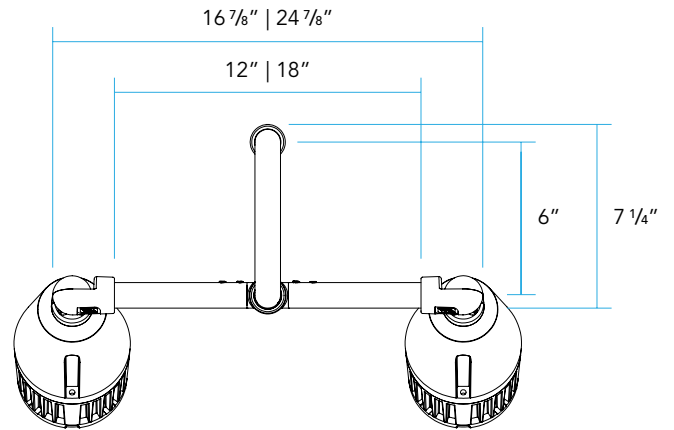

## EAM-D PRODUCT FEATURES

Material	Aluminum
Mounting	½" NPT
<b>EAM-D-S</b>	[ 12"   18" ] W x [ 18"   24"   36" ] L
<b>EAM-D-90</b>	[ 12"   18" ] W x [ 18"   24"   36" ] L
<b>EAM-D-R45</b>	[ 12"   18" ] W x [ 18"   24"   36" ] L
<b>EAM-D-R180</b>	[ 12"   18" ] W x [ 18"   24"   36" ] L
<b>90S</b>	90° Slip-fitter 1½" Dia x 3" L

**MOUNTING:**

1/2" NPT threading for connection to mounting accessory such as a Vista Wall Mount Box or Mounting Canopy.

**ACCESSORIES:**

A convenient and compact 90° machined aluminum Slip-fitter can be ordered to change the lighting fixture orientation 90° at the end of the extension arm.

### INFINITY KNUCKLE FEATURES

**DIMENSIONS**

DIMENSIONS

EAM-D-R45

EAM-D-R180

90S

**DELIVERED LUMENS (PER LUMINAIRE)**

BEAM SPREAD	A	B	C
Very Narrow Spot VNS	21 Watts 1141 Lumens	26 Watts 1409 Lumens	
Narrow Spot NS	14 Watts 1302 Lumens	21 Watts 1883 Lumens	26 Watts 2325 Lumens
Medium Flood MF	14 Watts 1249 Lumens	21 Watts 1807 Lumens	26 Watts 2230 Lumens
Wide Flood WF	14 Watts 1163 Lumens	21 Watts 1682 Lumens	26 Watts 2077 Lumens