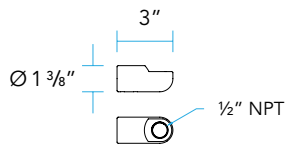

**MOUNTING:**

1/2" NPT threading for connection to mounting accessory such as a Vista Wall Mount Box or Mounting Canopy.

**ACCESSORIES:**

A convenient and compact 90° machined aluminum Slip-fitter can be ordered to change the lighting fixture orientation 90° at the end of the extension arm.

### INFINITY KNUCKLE FEATURES

**DIMENSIONS**

DIMENSIONS

EAM-D-R45

EAM-D-R180

90S

**DELIVERED LUMENS (PER LUMINAIRE)**

BEAM SPREAD	A	B	C
Very Narrow Spot VNS	21 Watts 1141 Lumens	26 Watts 1409 Lumens	
Narrow Spot NS	14 Watts 1302 Lumens	21 Watts 1883 Lumens	26 Watts 2325 Lumens
Medium Flood MF	14 Watts 1249 Lumens	21 Watts 1807 Lumens	26 Watts 2230 Lumens
Wide Flood WF	14 Watts 1163 Lumens	21 Watts 1682 Lumens	26 Watts 2077 Lumens