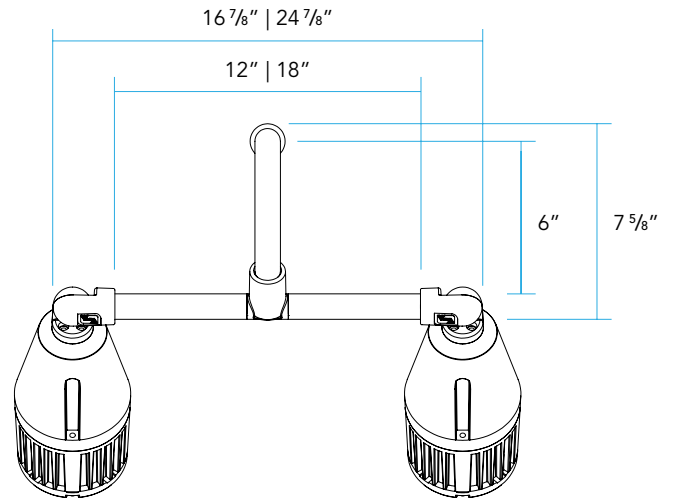

## EAM-D PRODUCT FEATURES

Material	Aluminum
Mounting	½" NPT
<b>EAM-D-S</b>	[ 12"   18" ] W x [ 18"   24"   36" ] L
<b>EAM-D-90</b>	[ 12"   18" ] W x [ 18"   24"   36" ] L
<b>EAM-D-R45</b>	[ 12"   18" ] W x [ 18"   24"   36" ] L
<b>EAM-D-R180</b>	[ 12"   18" ] W x [ 18"   24"   36" ] L
<b>90S</b>	90° Slip-fitter 1½" Dia x 3" L

**MOUNTING:**

1/2" NPT threading for connection to mounting accessory such as a Vista Wall Mount Box or Mounting Canopy.

**ACCESSORIES:**

A convenient and compact 90° machined aluminum Slip-fitter can be ordered to change the lighting fixture orientation 90° at the end of the extension arm.

### INFINITY KNUCKLE FEATURES

**DIMENSIONS**

DIMENSIONS

EAM-D-R45

EAM-D-R180

90S

**DELIVERED LUMENS (PER LUMINAIRE)**

BEAM SPREAD	A	B	C
Very Narrow Spot VNS	21 Watts 1141 Lumens	26 Watts 1409 Lumens	
Narrow Spot NS	14 Watts 1302 Lumens	21 Watts 1883 Lumens	26 Watts 2325 Lumens
Medium Flood MF	14 Watts 1249 Lumens	21 Watts 1807 Lumens	26 Watts 2230 Lumens
Wide Flood WF	14 Watts 1163 Lumens	21 Watts 1682 Lumens	26 Watts 2077 Lumens