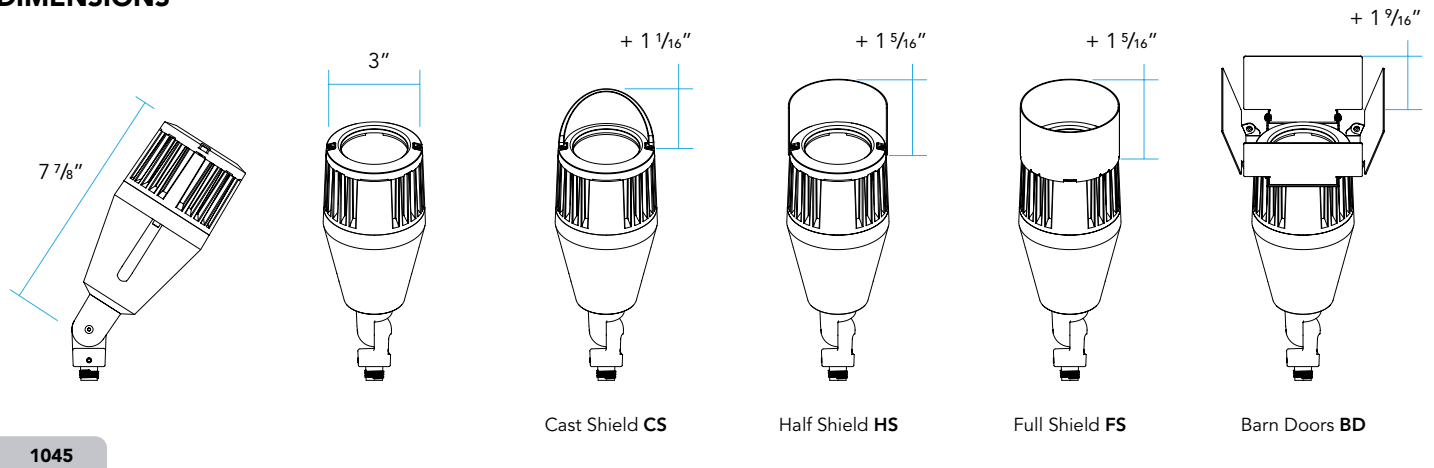

**MOUNTING:**

1/2" NPT threading for connection to mounting accessory such as a Vista Wall Mount Box or Mounting Canopy.

**ACCESSORIES:**

A convenient and compact 90° machined aluminum Slip-fitter can be ordered to change the lighting fixture orientation 90° at the end of the extension arm.

### INFINITY KNUCKLE FEATURES

**DIMENSIONS**

DIMENSIONS

EAM-D-R45

EAM-D-R180

90S

**DELIVERED LUMENS (PER LUMINAIRE)**

BEAM SPREAD	A	B	C
Very Narrow Spot VNS	21 Watts 1141 Lumens	26 Watts 1409 Lumens	
Narrow Spot NS	14 Watts 1302 Lumens	21 Watts 1883 Lumens	26 Watts 2325 Lumens
Medium Flood MF	14 Watts 1249 Lumens	21 Watts 1807 Lumens	26 Watts 2230 Lumens
Wide Flood WF	14 Watts 1163 Lumens	21 Watts 1682 Lumens	26 Watts 2077 Lumens