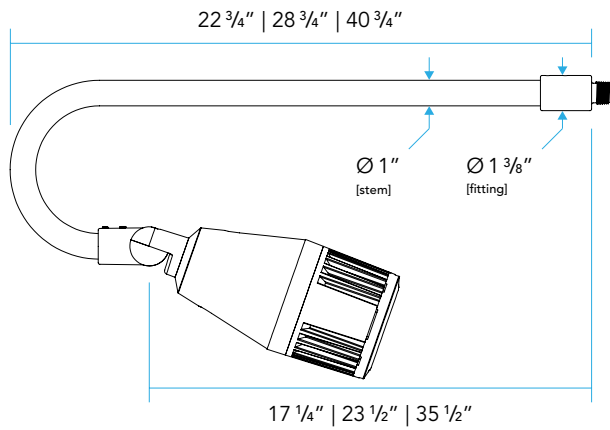

**MOUNTING:**

1/2" NPT threading for connection to mounting accessory such as a Vista Wall Mount Box or Mounting Canopy.

**ACCESSORIES:**

A convenient and compact 90° machined aluminum Slip-fitter can be ordered to change the lighting fixture orientation 90° at the end of the extension arm.

### INFINITY KNUCKLE FEATURES

**DIMENSIONS**

DIMENSIONS

EAM-D-R45

EAM-D-R180

90S

**DELIVERED LUMENS (PER LUMINAIRE)**

BEAM SPREAD	A	B	C
Very Narrow Spot VNS	21 Watts 1141 Lumens	26 Watts 1409 Lumens	
Narrow Spot NS	14 Watts 1302 Lumens	21 Watts 1883 Lumens	26 Watts 2325 Lumens
Medium Flood MF	14 Watts 1249 Lumens	21 Watts 1807 Lumens	26 Watts 2230 Lumens
Wide Flood WF	14 Watts 1163 Lumens	21 Watts 1682 Lumens	26 Watts 2077 Lumens