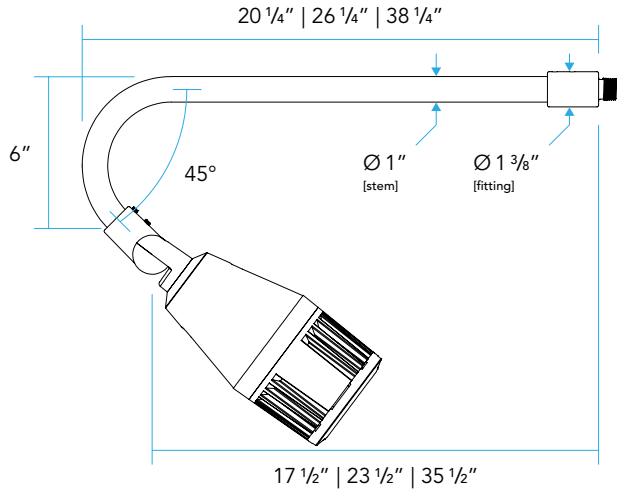

## EAM-D PRODUCT FEATURES

Material	Aluminum
Mounting	½" NPT
<b>EAM-D-S</b>	[ 12"   18" ] W x [ 18"   24"   36" ] L
<b>EAM-D-90</b>	[ 12"   18" ] W x [ 18"   24"   36" ] L
<b>EAM-D-R45</b>	[ 12"   18" ] W x [ 18"   24"   36" ] L
<b>EAM-D-R180</b>	[ 12"   18" ] W x [ 18"   24"   36" ] L
<b>90S</b>	90° Slip-fitter 1½" Dia x 3" L

**MOUNTING:**

1/2" NPT threading for connection to mounting accessory such as a Vista Wall Mount Box or Mounting Canopy.

**ACCESSORIES:**

A convenient and compact 90° machined aluminum Slip-fitter can be ordered to change the lighting fixture orientation 90° at the end of the extension arm.

### INFINITY KNUCKLE FEATURES

**DIMENSIONS**

DIMENSIONS

EAM-D-R45

EAM-D-R180

90S

**DELIVERED LUMENS (PER LUMINAIRE)**

BEAM SPREAD	A	B	C
Very Narrow Spot VNS	21 Watts 1141 Lumens	26 Watts 1409 Lumens	
Narrow Spot NS	14 Watts 1302 Lumens	21 Watts 1883 Lumens	26 Watts 2325 Lumens
Medium Flood MF	14 Watts 1249 Lumens	21 Watts 1807 Lumens	26 Watts 2230 Lumens
Wide Flood WF	14 Watts 1163 Lumens	21 Watts 1682 Lumens	26 Watts 2077 Lumens