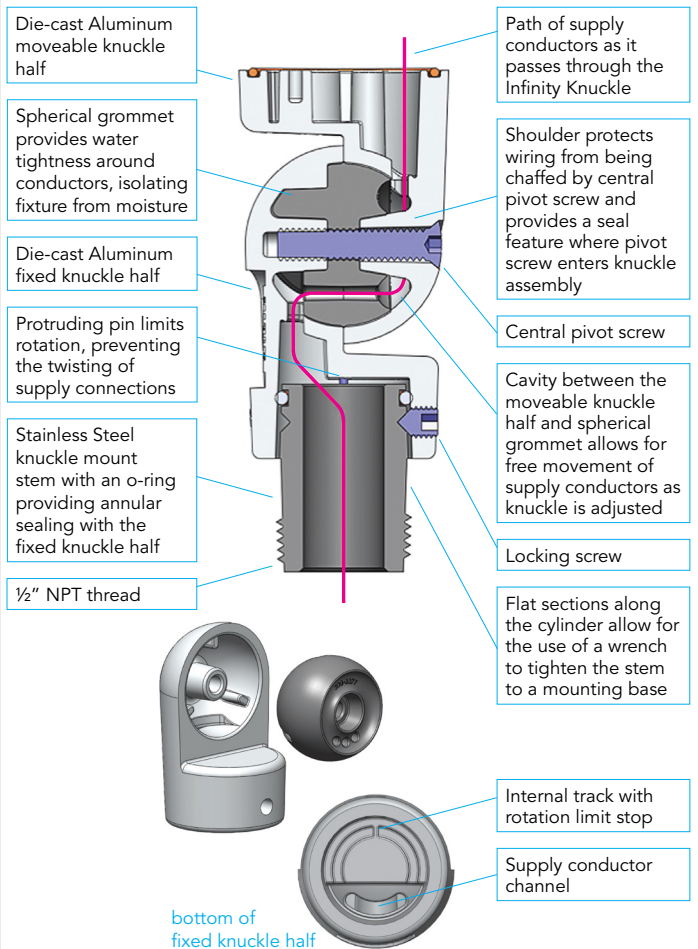

**LIGHT DISTRIBUTION:**

- Very Narrow Spot **VNS** (17°) | NEMA 3x3
- Narrow Spot **NS** (18°) | NEMA 3x3
- Medium Flood **MF** (30°) | NEMA 4x4
- Wide Flood **WF** (50°) | NEMA 5x5

### EAM-D SPECIFICATIONS

**CONSTRUCTION:**

Heavy wall extruded, die-cast and machined aluminum parts.

**FINISH:**

Powder coat finish available in Black, Architectural Bronze, Dark Bronze, Granite, White, Architectural Brick, Light Bronze, Special Bronze, Glossy Gray, Rust, Hunter Green, Weathered Bronze, Weathered Iron, Graphite Metallic, Verde, Pewter, Mocha and Olde Finish. Custom Powder coat finishes available on request.

**MOUNTING:**

1/2" NPT threading for connection to mounting accessory such as a Vista Wall Mount Box or Mounting Canopy.

**ACCESSORIES:**

A convenient and compact 90° machined aluminum Slip-fitter can be ordered to change the lighting fixture orientation 90° at the end of the extension arm.

### INFINITY KNUCKLE FEATURES

**DIMENSIONS**

DIMENSIONS

EAM-D-R45

EAM-D-R180

90S

**DELIVERED LUMENS (PER LUMINAIRE)**

BEAM SPREAD	A	B	C
Very Narrow Spot VNS	21 Watts 1141 Lumens	26 Watts 1409 Lumens	
Narrow Spot NS	14 Watts 1302 Lumens	21 Watts 1883 Lumens	26 Watts 2325 Lumens
Medium Flood MF	14 Watts 1249 Lumens	21 Watts 1807 Lumens	26 Watts 2230 Lumens
Wide Flood WF	14 Watts 1163 Lumens	21 Watts 1682 Lumens	26 Watts 2077 Lumens