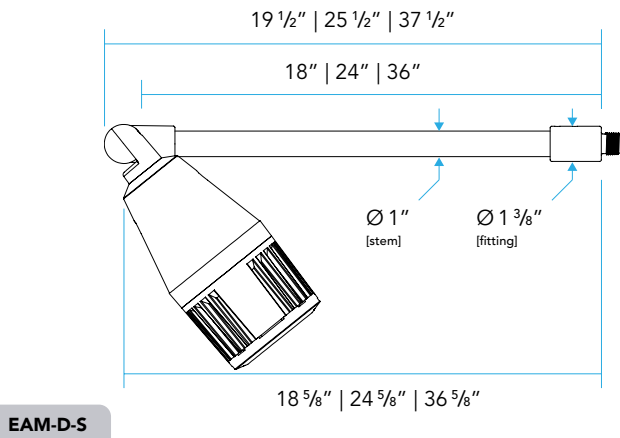

**MOUNTING:**

1/2" NPT threading for connection to mounting accessory such as a Vista Wall Mount Box or Mounting Canopy.

**ACCESSORIES:**

A convenient and compact 90° machined aluminum Slip-fitter can be ordered to change the lighting fixture orientation 90° at the end of the extension arm.

### INFINITY KNUCKLE FEATURES

**DIMENSIONS**

DIMENSIONS

EAM-D-R45

EAM-D-R180

90S

**DELIVERED LUMENS (PER LUMINAIRE)**

BEAM SPREAD	A	B	C
Very Narrow Spot VNS	21 Watts 1141 Lumens	26 Watts 1409 Lumens	
Narrow Spot NS	14 Watts 1302 Lumens	21 Watts 1883 Lumens	26 Watts 2325 Lumens
Medium Flood MF	14 Watts 1249 Lumens	21 Watts 1807 Lumens	26 Watts 2230 Lumens
Wide Flood WF	14 Watts 1163 Lumens	21 Watts 1682 Lumens	26 Watts 2077 Lumens