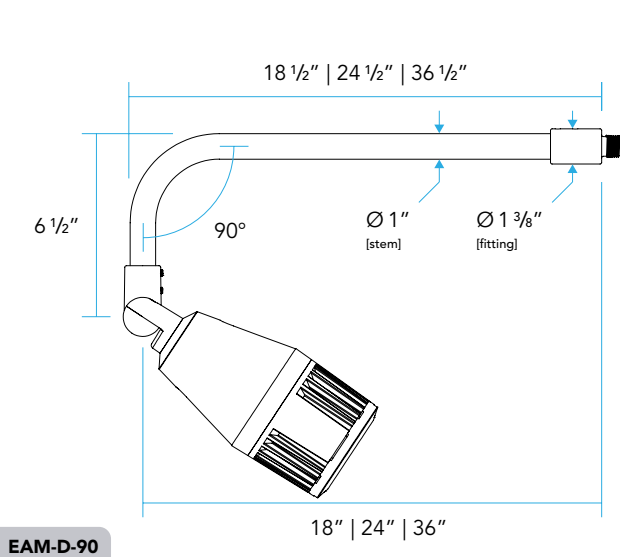

**MOUNTING:**

1/2" NPT threading for connection to mounting accessory such as a Vista Wall Mount Box or Mounting Canopy.

**ACCESSORIES:**

A convenient and compact 90° machined aluminum Slip-fitter can be ordered to change the lighting fixture orientation 90° at the end of the extension arm.

### INFINITY KNUCKLE FEATURES

**DIMENSIONS**

DIMENSIONS

EAM-D-R45

EAM-D-R180

90S

**DELIVERED LUMENS (PER LUMINAIRE)**

BEAM SPREAD	A	B	C
Very Narrow Spot VNS	21 Watts 1141 Lumens	26 Watts 1409 Lumens	
Narrow Spot NS	14 Watts 1302 Lumens	21 Watts 1883 Lumens	26 Watts 2325 Lumens
Medium Flood MF	14 Watts 1249 Lumens	21 Watts 1807 Lumens	26 Watts 2230 Lumens
Wide Flood WF	14 Watts 1163 Lumens	21 Watts 1682 Lumens	26 Watts 2077 Lumens