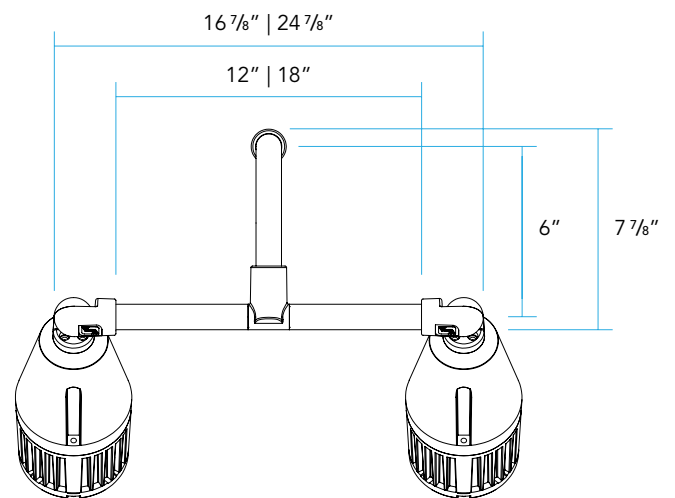

## EAM-D PRODUCT FEATURES

Material	Aluminum
Mounting	½" NPT
<b>EAM-D-S</b>	[ 12"   18" ] W x [ 18"   24"   36" ] L
<b>EAM-D-90</b>	[ 12"   18" ] W x [ 18"   24"   36" ] L
<b>EAM-D-R45</b>	[ 12"   18" ] W x [ 18"   24"   36" ] L
<b>EAM-D-R180</b>	[ 12"   18" ] W x [ 18"   24"   36" ] L
<b>90S</b>	90° Slip-fitter 1½" Dia x 3" L

**MOUNTING:**

1/2" NPT threading for connection to mounting accessory such as a Vista Wall Mount Box or Mounting Canopy.

**ACCESSORIES:**

A convenient and compact 90° machined aluminum Slip-fitter can be ordered to change the lighting fixture orientation 90° at the end of the extension arm.

### INFINITY KNUCKLE FEATURES

**DIMENSIONS**

DIMENSIONS

EAM-D-R45

EAM-D-R180

90S

**DELIVERED LUMENS (PER LUMINAIRE)**

BEAM SPREAD	A	B	C
Very Narrow Spot VNS	21 Watts 1141 Lumens	26 Watts 1409 Lumens	
Narrow Spot NS	14 Watts 1302 Lumens	21 Watts 1883 Lumens	26 Watts 2325 Lumens
Medium Flood MF	14 Watts 1249 Lumens	21 Watts 1807 Lumens	26 Watts 2230 Lumens
Wide Flood WF	14 Watts 1163 Lumens	21 Watts 1682 Lumens	26 Watts 2077 Lumens