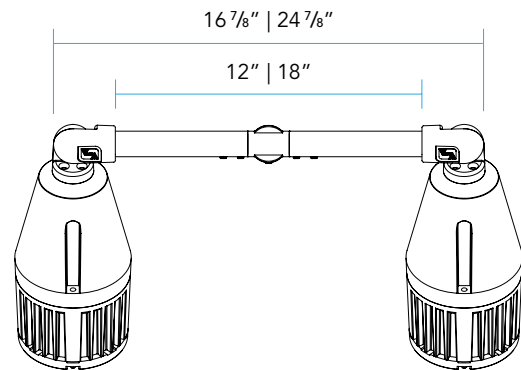

## EAM-D PRODUCT FEATURES

Material	Aluminum
Mounting	½" NPT
<b>EAM-D-S</b>	[ 12"   18" ] W x [ 18"   24"   36" ] L
<b>EAM-D-90</b>	[ 12"   18" ] W x [ 18"   24"   36" ] L
<b>EAM-D-R45</b>	[ 12"   18" ] W x [ 18"   24"   36" ] L
<b>EAM-D-R180</b>	[ 12"   18" ] W x [ 18"   24"   36" ] L
<b>90S</b>	90° Slip-fitter 1½" Dia x 3" L

**MOUNTING:**

1/2" NPT threading for connection to mounting accessory such as a Vista Wall Mount Box or Mounting Canopy.

**ACCESSORIES:**

A convenient and compact 90° machined aluminum Slip-fitter can be ordered to change the lighting fixture orientation 90° at the end of the extension arm.

### INFINITY KNUCKLE FEATURES

**DIMENSIONS**

DIMENSIONS

EAM-D-R45

EAM-D-R180

90S

**DELIVERED LUMENS (PER LUMINAIRE)**

BEAM SPREAD	A	B	C
Very Narrow Spot VNS	21 Watts 1141 Lumens	26 Watts 1409 Lumens	
Narrow Spot NS	14 Watts 1302 Lumens	21 Watts 1883 Lumens	26 Watts 2325 Lumens
Medium Flood MF	14 Watts 1249 Lumens	21 Watts 1807 Lumens	26 Watts 2230 Lumens
Wide Flood WF	14 Watts 1163 Lumens	21 Watts 1682 Lumens	26 Watts 2077 Lumens