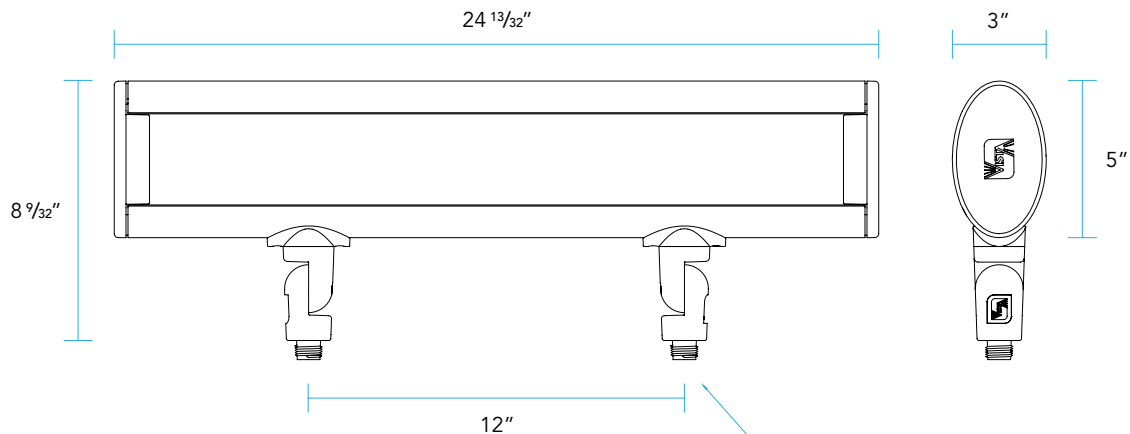

### MOUNTING:

Infinity Knuckle – Die-cast, copper-free aluminum, stainless steel stem with 1/2" NPT thread. A fully sealed spherical grommet allows for precise aiming and retention.

## DIMENSIONS