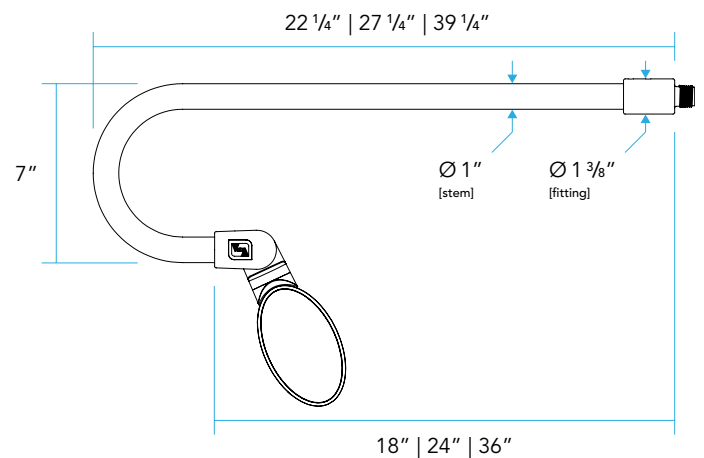

## EAM-S PRODUCT FEATURES

Material	Aluminum
Mounting	1/2" NPT
<b>EAM-S-S</b>	1" DIA x [ 18"   24"   36" ] L
<b>EAM-S-90</b>	6 1/2" H x [ 18"   24"   36" ] L
<b>EAM-S-R45</b>	6 1/2" H x [ 18"   24"   36" ] L
<b>EAM-S-R180</b>	6 1/2" H x [ 18"   24"   36" ] L
<b>90S</b>	90° Slip-fitter 1 3/8" Dia x 3" L

**MOUNTING:**

1/2" NPT threading for connection to mounting accessory such as a Vista Wall Mount Box or Mounting Canopy.

**ACCESSORIES:**

A convenient and compact 90° machined aluminum Slip-fitter can be ordered to change the lighting fixture orientation 90° at the end of the extension arm.

### INFINITY KNUCKLE FEATURES

DIMENSIONS

1051KM

EAM-S-S

90S

EAM-S-R45

EAM-S-90

EAM-S-R180