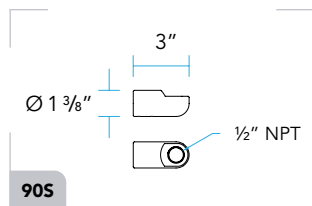

**MOUNTING:**

1/2" NPT threading for connection to mounting accessory such as a Vista Wall Mount Box or Mounting Canopy.

**ACCESSORIES:**

A convenient and compact 90° machined aluminum Slip-fitter can be ordered to change the lighting fixture orientation 90° at the end of the extension arm.

### INFINITY KNUCKLE FEATURES

DIMENSIONS

1051KM

EAM-S-S

90S

EAM-S-R45

EAM-S-90

EAM-S-R180