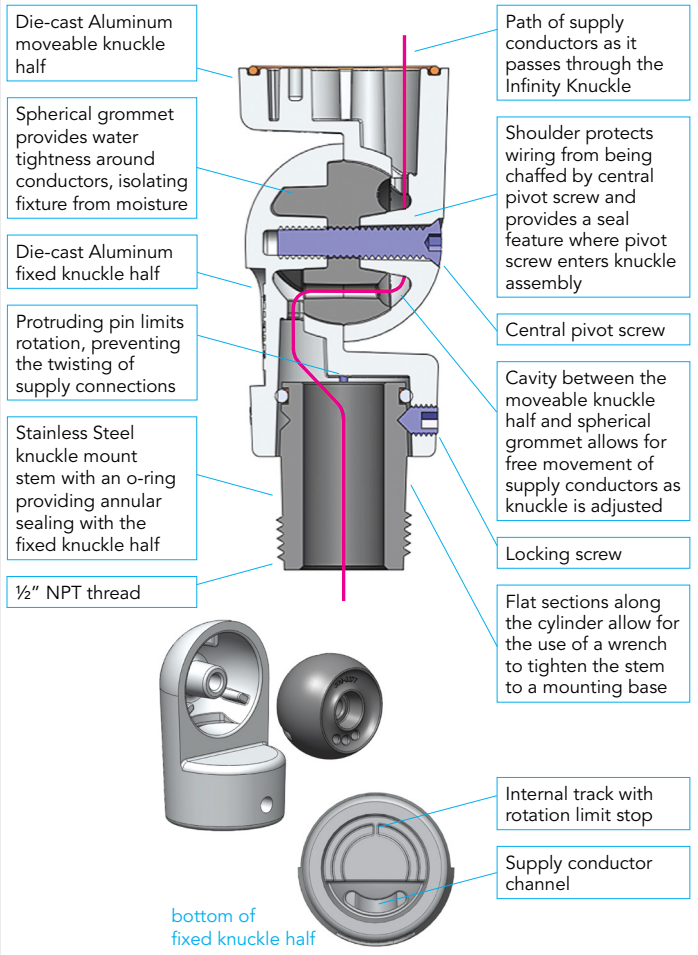

**LIGHT DISTRIBUTION:**

Wall Wash (NEMA 7x7v), Wall Grazer (NEMA 7x4v), Narrow (NEMA 7x5v), Medium Flood (NEMA 7x5v), Wide Flood (NEMA 7x7v), Asymmetric (NEMA 7x5v) distributions available.

### EAM-S SPECIFICATIONS

**CONSTRUCTION:**

Heavy wall extruded, die-cast and machined aluminum parts.

**FINISH:**

Powder coat finish available in Black, Architectural Bronze, Dark Bronze, Granite, White, Architectural Brick, Light Bronze, Special Bronze, Glossy Gray, Rust, Hunter Green, Weathered Bronze, Weathered Iron, Graphite Metallic, Verde, Pewter, Mocha and Olde Finish. Custom Powder coat finishes available on request.

**MOUNTING:**

1/2" NPT threading for connection to mounting accessory such as a Vista Wall Mount Box or Mounting Canopy.

**ACCESSORIES:**

A convenient and compact 90° machined aluminum Slip-fitter can be ordered to change the lighting fixture orientation 90° at the end of the extension arm.

### INFINITY KNUCKLE FEATURES

DIMENSIONS

1051KM

EAM-S-S

90S

EAM-S-R45

EAM-S-90

EAM-S-R180