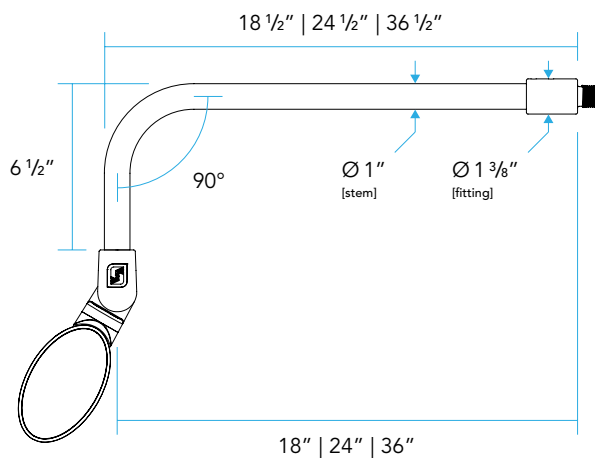

## EAM-S PRODUCT FEATURES

Material	Aluminum
Mounting	1/2" NPT
<b>EAM-S-S</b>	1" DIA x [ 18"   24"   36" ] L
<b>EAM-S-90</b>	6 1/2" H x [ 18"   24"   36" ] L
<b>EAM-S-R45</b>	6 1/2" H x [ 18"   24"   36" ] L
<b>EAM-S-R180</b>	6 1/2" H x [ 18"   24"   36" ] L
<b>90S</b>	90° Slip-fitter 1 3/8" Dia x 3" L

**MOUNTING:**

1/2" NPT threading for connection to mounting accessory such as a Vista Wall Mount Box or Mounting Canopy.

**ACCESSORIES:**

A convenient and compact 90° machined aluminum Slip-fitter can be ordered to change the lighting fixture orientation 90° at the end of the extension arm.

### INFINITY KNUCKLE FEATURES

DIMENSIONS

1051KM

EAM-S-S

90S

EAM-S-R45

EAM-S-90

EAM-S-R180

**DELIVERED LUMENS**

BEAM SPREAD	A	B
Very Narrow Spot WW	13.4 Watts 1132 Lumens	19 Watts 1686 Lumens
Narrow Spot WG	13.4 Watts 1286 Lumens	19 Watts 2103 Lumens
Narrow Spot NS	13.4 Watts 875 Lumens	19 Watts 1201 Lumens
Medium Flood MF	13.4 Watts 1332 Lumens	19 Watts 2029 Lumens
Wide Flood WF	13.4 Watts 1054 Lumens	19 Watts 1604 Lumens
Asymmetric AS	13.4 Watts 1314 Lumens	19 Watts 1866 Lumens