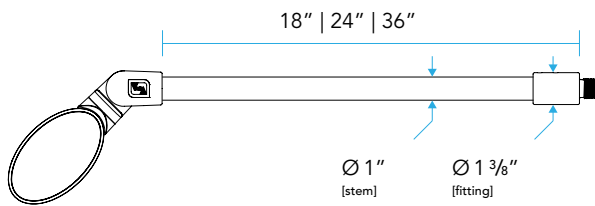

**MOUNTING:**

1/2" NPT threading for connection to mounting accessory such as a Vista Wall Mount Box or Mounting Canopy.

**ACCESSORIES:**

A convenient and compact 90° machined aluminum Slip-fitter can be ordered to change the lighting fixture orientation 90° at the end of the extension arm.

### INFINITY KNUCKLE FEATURES

DIMENSIONS

1051KM

EAM-S-S

90S

EAM-S-R45

EAM-S-90

EAM-S-R180