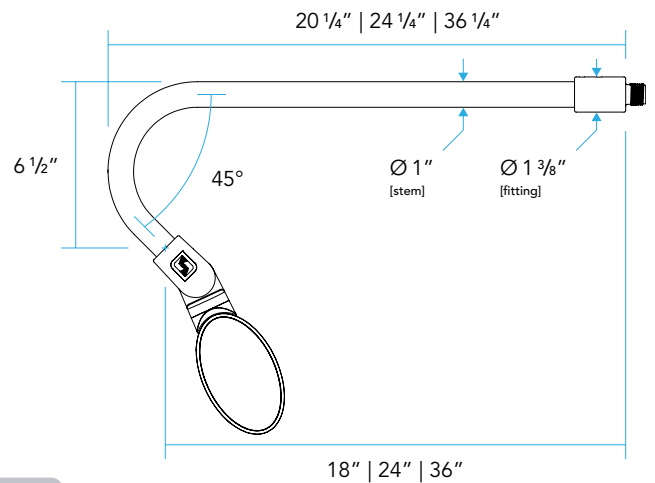

**MOUNTING:**

1/2" NPT threading for connection to mounting accessory such as a Vista Wall Mount Box or Mounting Canopy.

**ACCESSORIES:**

A convenient and compact 90° machined aluminum Slip-fitter can be ordered to change the lighting fixture orientation 90° at the end of the extension arm.

### INFINITY KNUCKLE FEATURES

DIMENSIONS

1051KM

EAM-S-S

90S

EAM-S-R45

EAM-S-90

EAM-S-R180

**DELIVERED LUMENS**

BEAM SPREAD	A	B
Very Narrow Spot WW	13.4 Watts 1132 Lumens	19 Watts 1686 Lumens
Narrow Spot WG	13.4 Watts 1286 Lumens	19 Watts 2103 Lumens
Narrow Spot NS	13.4 Watts 875 Lumens	19 Watts 1201 Lumens
Medium Flood MF	13.4 Watts 1332 Lumens	19 Watts 2029 Lumens
Wide Flood WF	13.4 Watts 1054 Lumens	19 Watts 1604 Lumens
Asymmetric AS	13.4 Watts 1314 Lumens	19 Watts 1866 Lumens