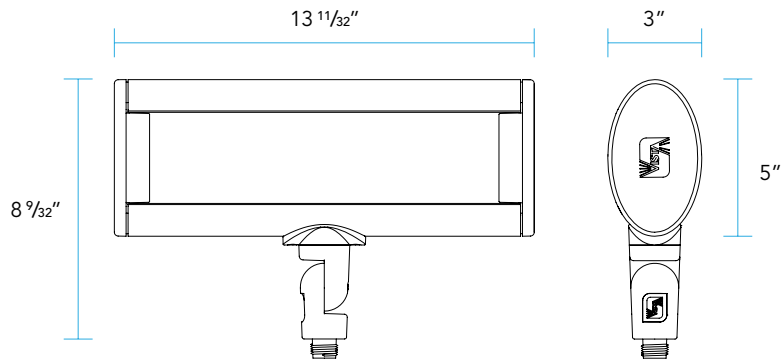

**MOUNTING:**

1/2" NPT threading for connection to mounting accessory such as a Vista Wall Mount Box or Mounting Canopy.

**ACCESSORIES:**

A convenient and compact 90° machined aluminum Slip-fitter can be ordered to change the lighting fixture orientation 90° at the end of the extension arm.

### INFINITY KNUCKLE FEATURES

DIMENSIONS

1051KM

EAM-S-S

90S

EAM-S-R45

EAM-S-90

EAM-S-R180