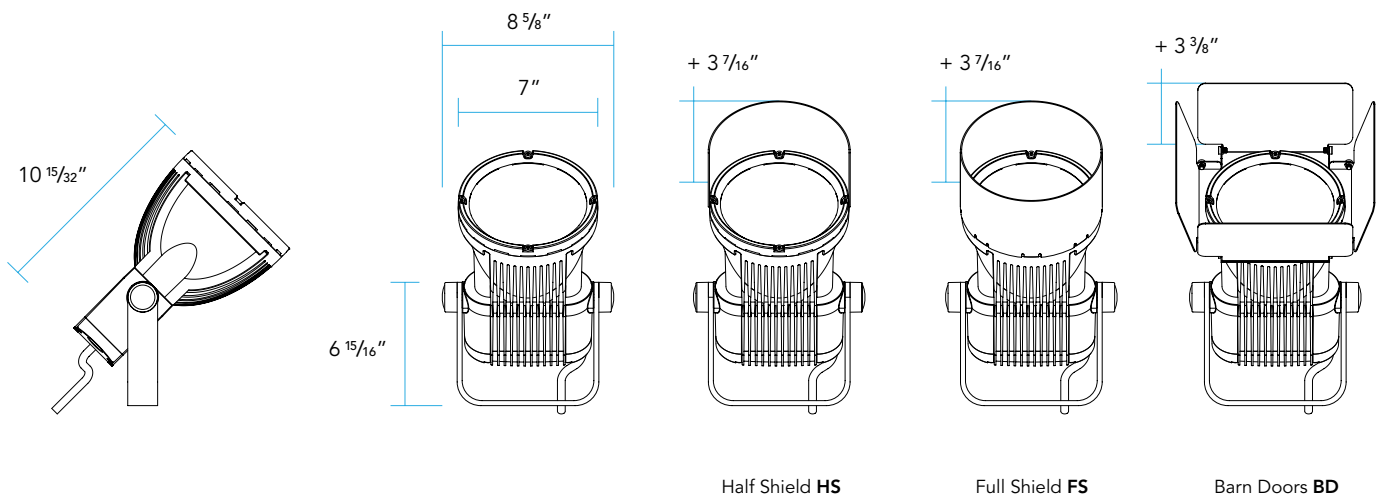

Cable exits fixture housing through a liquid tight cable fitting.

MOUNTING:

Yoke provided with 1/2 NPSM stainless Cord Seal Mount to secure the yoke strap directly into a 1/2-14 NPT threaded opening. See the Vista website for additional Mounts and Accessories.

OPTICS/AIMING:

NEMA defined floodlight optics.
Housing aiming achieved via an aluminum yoke strap.

DRIVER:

Multi-Volt **MV** 120V-277V equipped with tri-modal dimming capabilities.
Start up/Operating Temperature: -10°C to +50°C.
Non-dimmable, 0-10V and Phase Cut (TRIAC/ELV-120VAC only) options available.

LIGHT DISTRIBUTION:

Very Narrow Spot **VNS** (NEMA 2H x 2V), Narrow Spot **NS** (NEMA 2H x 2V), Medium Flood **MF** (NEMA 5H x 5V), Wide Flood **WF** (NEMA 6H x 6V)

DIMENSIONS

DELIVERED LUMENS

LUMEN PACKAGE	VNS	NS	MF	WF
A	38 Watts 1685 Lumens	18 Watts 1835 Lumens	18 Watts 1603 Lumens	18 Watts 1613 Lumens
B	47 Watts 2396 Lumens	28 Watts 2589 Lumens	28 Watts 2214 Lumens	28 Watts 2263 Lumens
C	57 Watts 2720 Lumens	43 Watts 2825 Lumens	38 Watts 2748 Lumens	38 Watts 2775 Lumens
D		42 Watts 4218 Lumens	42 Watts 3892 Lumens	42 Watts 3928 Lumens
E		47 Watts 4597 Lumens	47 Watts 4241 Lumens	47 Watts 4260 Lumens
F		57 Watts 5778 Lumens	57 Watts 4796 Lumens	56 Watts 4819 Lumens