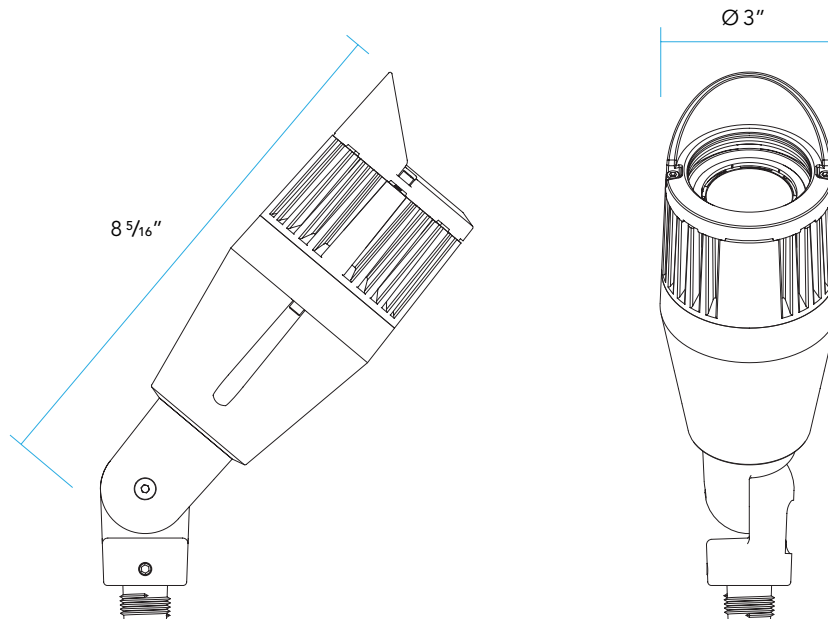

### LIGHT DISTRIBUTION:

Very Narrow Spot **VNS** (16° FWHM)

Narrow Spot **NS** (19° FWHM)

Medium Flood **MF** (30° FWHM)

Wide Flood **WF** (46° FWHM)

## DIMENSIONS

**DELIVERED LUMENS**

BEAM SPREAD	4.5 W	9.5 W	13 W
Very Narrow Spot VNS	135 Lumens	214 Lumens	269 Lumens
Narrow Spot NS	364 Lumens	566 Lumens	738 Lumens
Medium Flood MF	321 Lumens	487 Lumens	711 Lumens
Wide Flood WF	332 Lumens	542 Lumens	687 Lumens