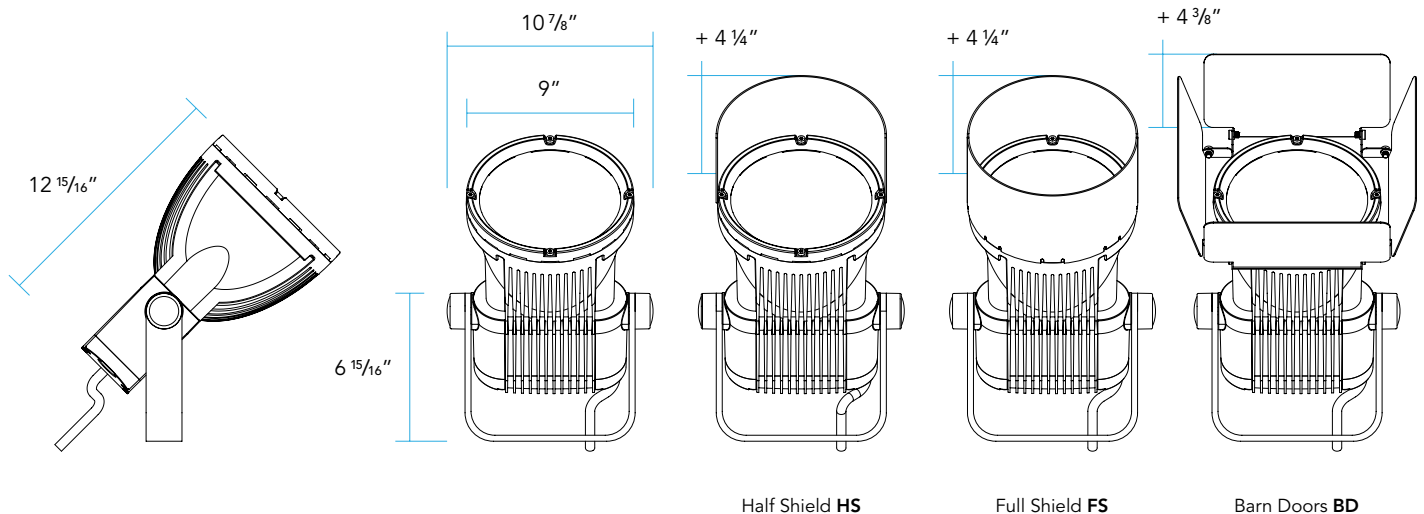

LED:

Performance COB LEDs powered from 1050mA-2000mA.
2460 – 10,700 Lumens delivered.
48 – 113 Watts.

COLOR TEMPERATURE:

2700K, 3000K, 3500K, 4000K or 5000K CCT White.

COLOR RENDERING:

80 CRI minimum

ACCESSORIES:

Barn Doors, Full Shield, Half Shield, Diffuse Filter and Linear Spread Filter available.

WIRING:

- 18/3 SEOWW outdoor rated waterproof cable [for Non-dimmable and Phase Cut (TRIAC/ELV-120VAC only) options]
- 18/5 SJTOW outdoor rated waterproof cable [for 0-10V dimming option]

Cable exits fixture housing through a liquid tight cable fitting.

MOUNTING:

Yoke provided with ½ NPSM stainless Cord Seal Mount to secure the yoke strap directly into a ½-14 NPT threaded opening. See the Vista website for additional Mounts and Accessories.

CERTIFICATION:

cULus wet location listed.
Ingress Protection Rating: IP66

OPTICS/AIMING:

NEMA defined floodlight optics.
Housing aiming achieved via an aluminum yoke strap.

DRIVER:

Multi-Volt **MV** 120V-277V equipped with tri-modal dimming capabilities.
Start up/Operating Temperature: -10°C to +50°C.
Non-dimmable, 0-10V and Phase Cut (TRIAC/ELV-120VAC only) options available.

LIGHT DISTRIBUTION:

Very Narrow Spot **VNS** (NEMA 2H x 2v), Narrow Spot **NS** (NEMA 2H x 2v), Medium Flood **MF** (NEMA 5H x 5v), Wide Flood **WF** (NEMA 6H x 6v)

DIMENSIONS