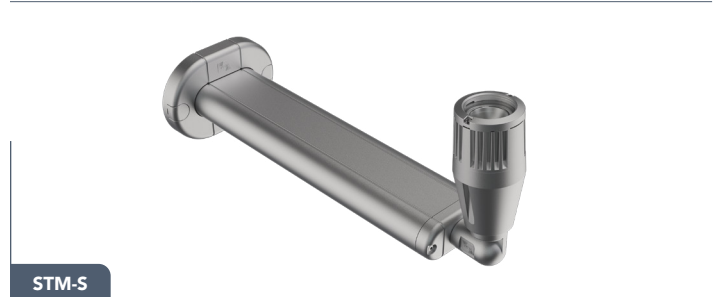

TYPE:  MODEL:

PROJECT:

**DESCRIPTION**

- Stanchion Mount (**STM**) extends the **1043** Floodlight off a surface for a variety of lighting applications.
- Sign lights are suitable for wall and ground mount applications.
- This is a single head sign light. Double head sign lights are available.

**STM-S PRODUCT FEATURES**

Material	Aluminum
Fixture Mounting	1/2" NPT Hub Opening
Base Mounting	J-Bolt Anchor Assembly
Dimensions	4 1/4" W x [ 8"   12"   18"   24" ] H

**1043 ORDERING INFORMATION**

EXAMPLE: **1043-GM-MF-27-A-MV-PCT-FS-5**

**MOUNTING:**

Mounted over J-Bolt Anchor Assembly (recessed in concrete).