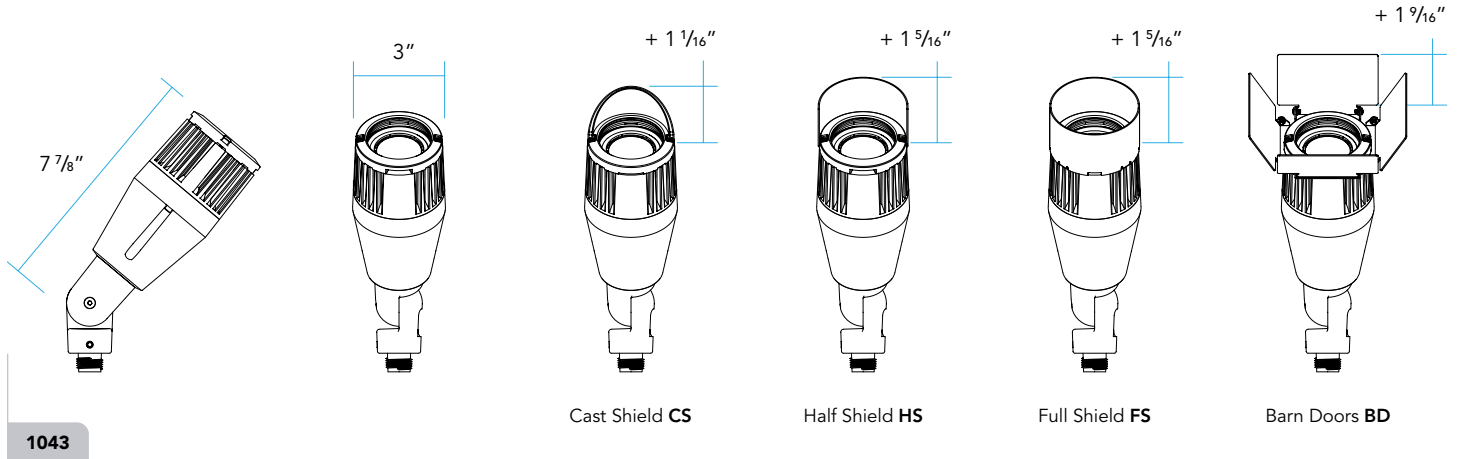

**MOUNTING:**

Mounted over J-Bolt Anchor Assembly (recessed in concrete).

### INFINITY KNUCKLE FEATURES

DIMENSIONS

1043

STM-S

**DELIVERED LUMENS**

BEAM SPREAD	A	B	C	D	E	F
Very Narrow Spot VNS	5 Watts 135 Lumens	17 Watts 361 Lumens				
Narrow Spot NS		5 Watts 364 Lumens	7.5 Watts 566 Lumens	10 Watts 738 Lumens	16 Watts 1035 Lumens	19 Watts 1212 Lumens
Medium Flood MF		5 Watts 321 Lumens	7.5 Watts 487 Lumens	10 Watts 711 Lumens	16 Watts 1035 Lumens	19 Watts 1188 Lumens
Wide Flood WF		5 Watts 332 Lumens	7.5 Watts 542 Lumens	10 Watts 687 Lumens	16 Watts 957 Lumens	19 Watts 1052 Lumens