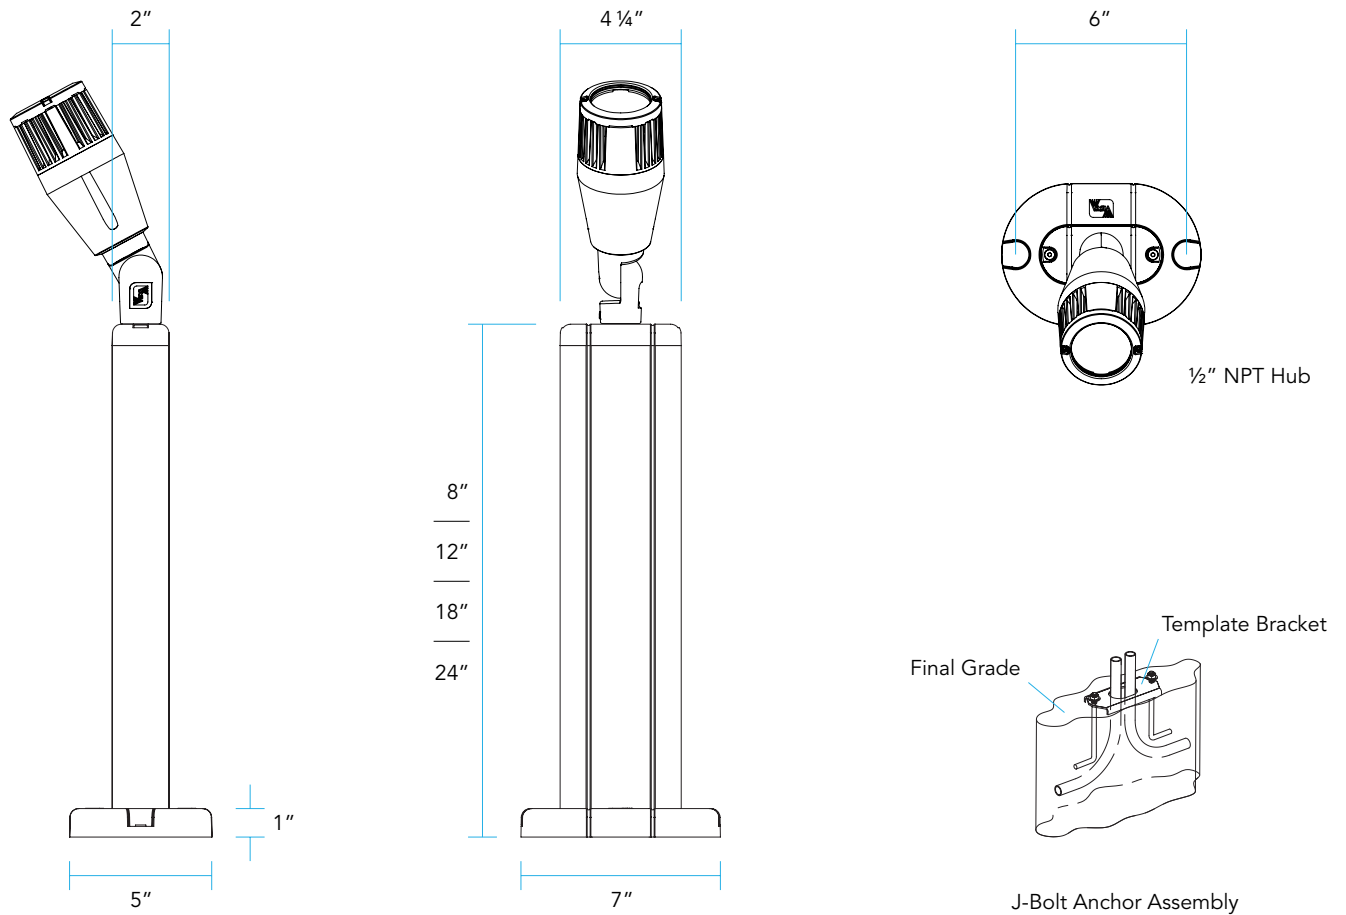

### STM-S SPECIFICATIONS

**DESCRIPTION:**

Stanchion Mount is designed for in-grade, wall-mount, and a variety of lighting applications. It can be ordered in 8", 12", 18" and 24" standard lengths. Custom lengths are available.

**MOUNTING:**

Mounted over J-Bolt Anchor Assembly (recessed in concrete).

### INFINITY KNUCKLE FEATURES

DIMENSIONS

1043

STM-S

**DELIVERED LUMENS**

BEAM SPREAD	A	B	C	D	E	F
Very Narrow Spot VNS	5 Watts 135 Lumens	17 Watts 361 Lumens				
Narrow Spot NS		5 Watts 364 Lumens	7.5 Watts 566 Lumens	10 Watts 738 Lumens	16 Watts 1035 Lumens	19 Watts 1212 Lumens
Medium Flood MF		5 Watts 321 Lumens	7.5 Watts 487 Lumens	10 Watts 711 Lumens	16 Watts 1035 Lumens	19 Watts 1188 Lumens
Wide Flood WF		5 Watts 332 Lumens	7.5 Watts 542 Lumens	10 Watts 687 Lumens	16 Watts 957 Lumens	19 Watts 1052 Lumens