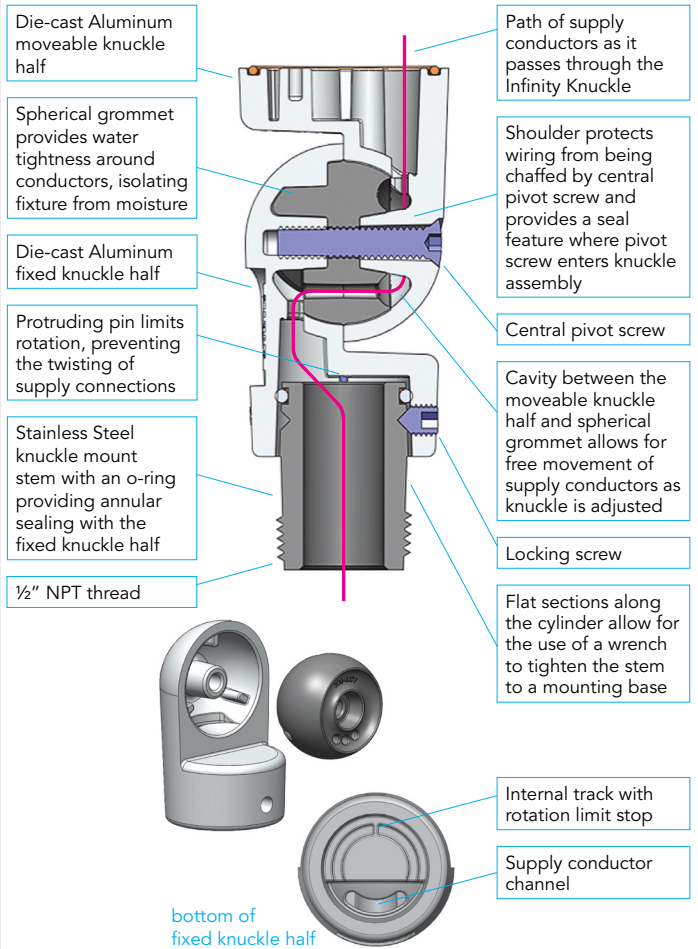

### STM-S SPECIFICATIONS

**DESCRIPTION:**

Stanchion Mount is designed for in-grade, wall-mount, and a variety of lighting applications. It can be ordered in 8", 12", 18" and 24" standard lengths. Custom lengths are available.

**CONSTRUCTION:**

Heavy wall extruded, die-cast and machined aluminum parts.

**FINISH:**

Powder coat finish available in Black, Architectural Bronze, Dark Bronze, Granite, White, Architectural Brick, Light Bronze, Special Bronze, Glossy Gray, Rust, Hunter Green, Weathered Bronze, Weathered Iron, Graphite Metallic, Verde, Pewter, Mocha and Olde Finish. Custom Powder coat finishes available on request.

**MOUNTING:**

Mounted over J-Bolt Anchor Assembly (recessed in concrete).

### INFINITY KNUCKLE FEATURES

DIMENSIONS

1043

STM-S

**DELIVERED LUMENS**

BEAM SPREAD	A	B	C	D	E	F
Very Narrow Spot VNS	5 Watts 135 Lumens	17 Watts 361 Lumens				
Narrow Spot NS		5 Watts 364 Lumens	7.5 Watts 566 Lumens	10 Watts 738 Lumens	16 Watts 1035 Lumens	19 Watts 1212 Lumens
Medium Flood MF		5 Watts 321 Lumens	7.5 Watts 487 Lumens	10 Watts 711 Lumens	16 Watts 1035 Lumens	19 Watts 1188 Lumens
Wide Flood WF		5 Watts 332 Lumens	7.5 Watts 542 Lumens	10 Watts 687 Lumens	16 Watts 957 Lumens	19 Watts 1052 Lumens