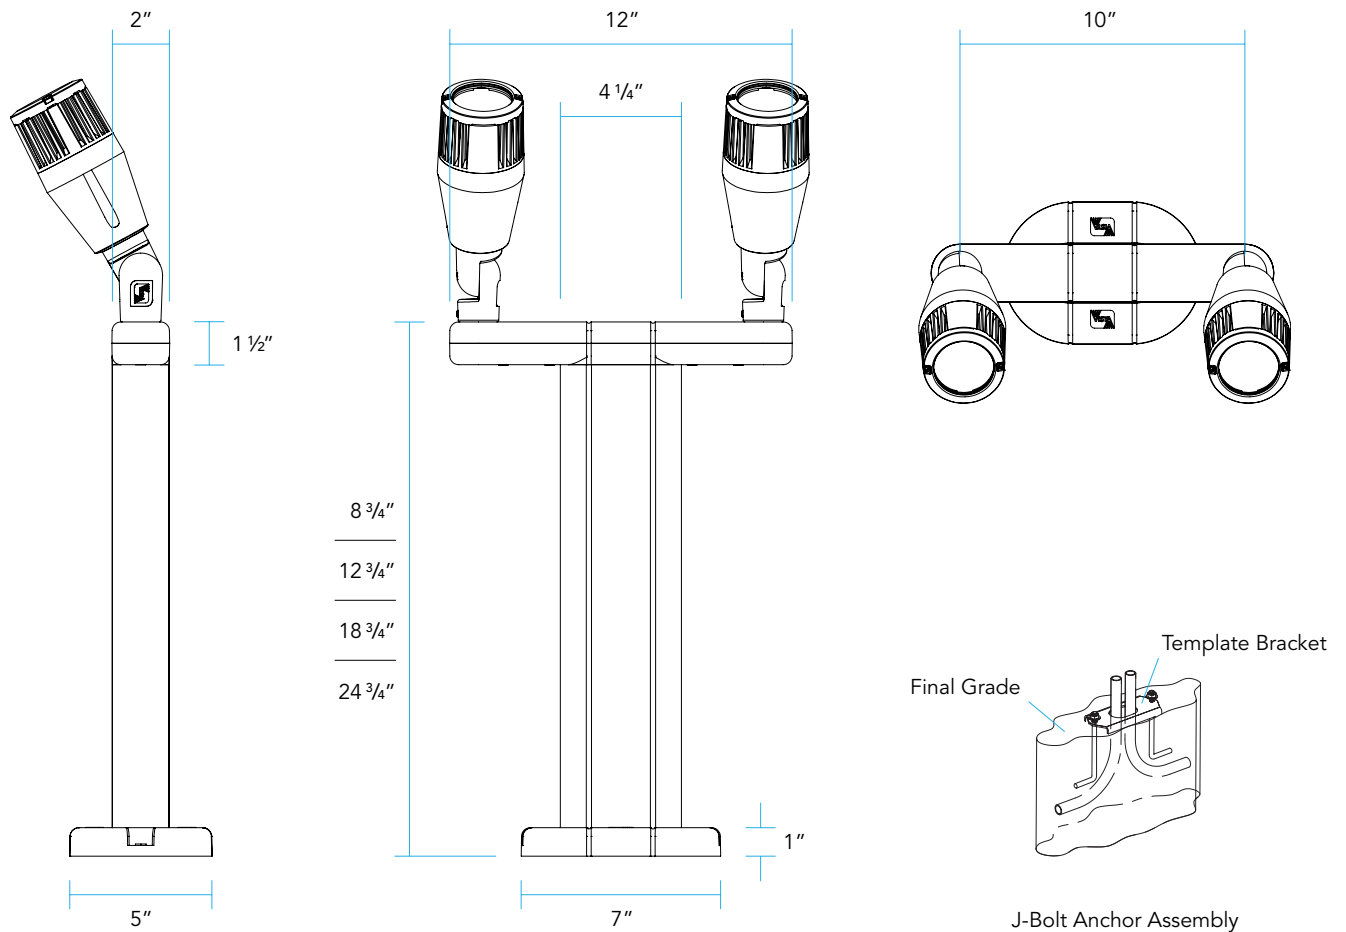

Double Stanchion Mount is designed for in-grade, wall-mount, and a variety of lighting applications. It can be ordered in 8", 12", 18" and 24" standard lengths. Custom lengths are available.

CONSTRUCTION:

MOUNTING:

Mounted over J-Bolt Anchor Assembly (recessed in concrete).

INFINITY KNUCKLE FEATURES

DIMENSIONS

STM-D

DELIVERED LUMENS (PER LUMINAIRE)

BEAM SPREAD	A	B	C	D	E	F
Very Narrow Spot VNS	5 Watts 135 Lumens	17 Watts 361 Lumens				
Narrow Spot NS		5 Watts 364 Lumens	7.5 Watts 566 Lumens	10 Watts 738 Lumens	16 Watts 1035 Lumens	19 Watts 1212 Lumens
Medium Flood MF		5 Watts 321 Lumens	7.5 Watts 487 Lumens	10 Watts 711 Lumens	16 Watts 1035 Lumens	19 Watts 1188 Lumens
Wide Flood WF		5 Watts 332 Lumens	7.5 Watts 542 Lumens	10 Watts 687 Lumens	16 Watts 957 Lumens	19 Watts 1052 Lumens