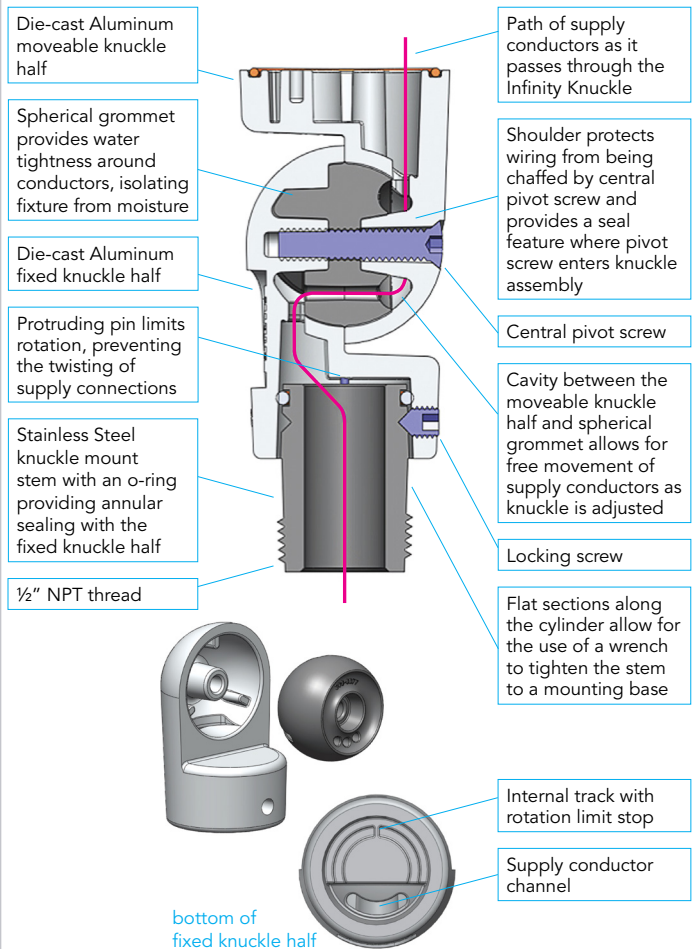

Double Stanchion Mount is designed for in-grade, wall-mount, and a variety of lighting applications. It can be ordered in 8", 12", 18" and 24" standard lengths. Custom lengths are available.

CONSTRUCTION:

Heavy wall extruded, die-cast and machined aluminum parts.

FINISH:

Powder coat finish available in Black, Architectural Bronze, Dark Bronze, Granite, White, Architectural Brick, Light Bronze, Special Bronze, Glossy Gray, Rust, Hunter Green, Weathered Bronze, Weathered Iron, Graphite Metallic, Verde, Pewter, Mocha and Olde Finish. Custom Powder coat finishes available on request.

MOUNTING:

Mounted over J-Bolt Anchor Assembly (recessed in concrete).

INFINITY KNUCKLE FEATURES

DIMENSIONS

STM-D

DELIVERED LUMENS (PER LUMINAIRE)

BEAM SPREAD	A	B	C	D	E	F
Very Narrow Spot VNS	5 Watts 135 Lumens	17 Watts 361 Lumens				
Narrow Spot NS		5 Watts 364 Lumens	7.5 Watts 566 Lumens	10 Watts 738 Lumens	16 Watts 1035 Lumens	19 Watts 1212 Lumens
Medium Flood MF		5 Watts 321 Lumens	7.5 Watts 487 Lumens	10 Watts 711 Lumens	16 Watts 1035 Lumens	19 Watts 1188 Lumens
Wide Flood WF		5 Watts 332 Lumens	7.5 Watts 542 Lumens	10 Watts 687 Lumens	16 Watts 957 Lumens	19 Watts 1052 Lumens