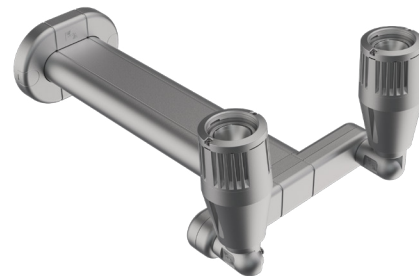

1043 + STM-D | Specification Sheet

Commercial Series • Sign Light

TYPE: MODEL:

PROJECT:

DESCRIPTION

- Stanchion Mount (**STM**) extends two **1043** Floodlights off a surface for a variety of lighting applications.
- Sign lights are suitable for wall and ground mount applications.
- This is a double head sign light. Single head sign lights are available.

1043

STM-D

1043 PRODUCT FEATURES

Wattage	5 – 20 W
Voltage	120 – 277 VAC
Lumens	135 – 1212 Delivered Lumens
Distribution	16° (VNS), 19° (NS), 30° (MF), 45° (WF)
CCT	2700K, 3000K, 3500K, 4000K, 5000K
CRI	80 CRI min.
Dimming	0-10V or Phase Cut (TRIAC/ELV-120VAC only) available
Driver	Multi-Volt 120-277VAC with tri-modal dimming capabilities
Dimensions	3" DIA x 7 7/8" D

STM-D PRODUCT FEATURES

Material	Aluminum
Fixture Mounting	Two 1/2" NPT Hub Openings
Base Mounting	J-Bolt Anchor Assembly
Dimensions	12" W x [8" 12" 18" 24"] H

STM-D

PROFESSIONAL
OUTDOOR LIGHTING

www.VistaPro.com • email@vistapro.com • Fax: (888) 670-VISTA (8478)
1625 Surveyor Avenue • Simi Valley, CA 93063 • (805) 527-0987 • (800) 766-VISTA (8478)

ACCESSORIES:

Barn Doors **BD**, Full Shield **FS**, Half Shield **HS** and Cast Shield **CS** available.

WIRING:

Prewired with 150° C-rated wire.

MOUNTING:

Infinity Knuckle – Die-cast A360 aluminum, stainless steel stem with 1/2" NPT thread. A fully sealed spherical grommet allows for precise aiming and retention.