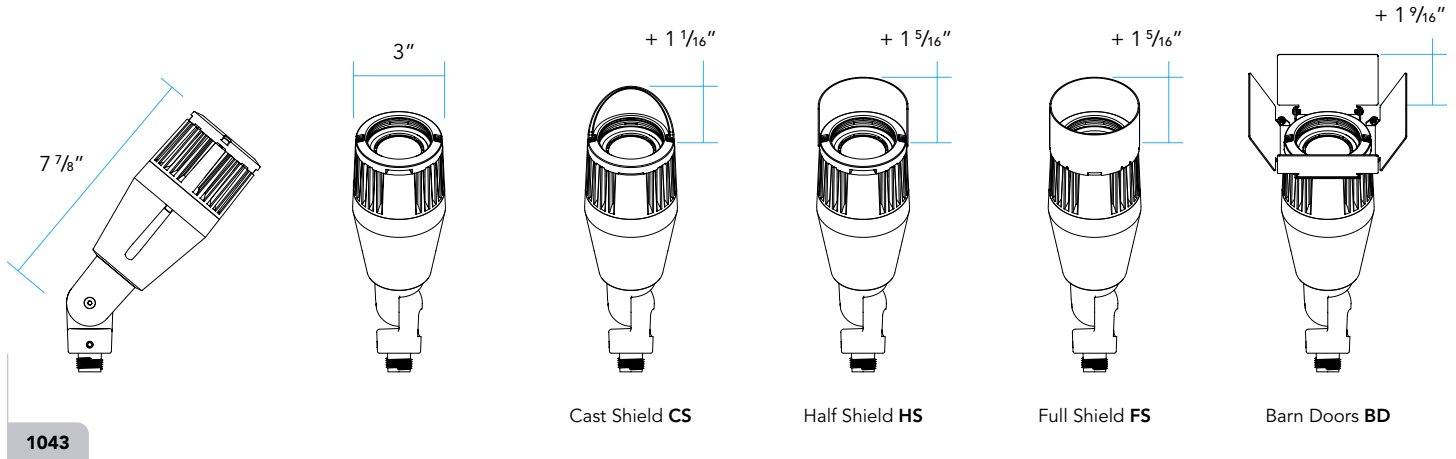

MOUNTING:

Mounted over J-Bolt Anchor Assembly (recessed in concrete).

INFINITY KNUCKLE FEATURES

DIMENSIONS

STM-D

DELIVERED LUMENS (PER LUMINAIRE)

BEAM SPREAD	A	B	C	D	E	F
Very Narrow Spot VNS	5 Watts 135 Lumens	17 Watts 361 Lumens				
Narrow Spot NS		5 Watts 364 Lumens	7.5 Watts 566 Lumens	10 Watts 738 Lumens	16 Watts 1035 Lumens	19 Watts 1212 Lumens
Medium Flood MF		5 Watts 321 Lumens	7.5 Watts 487 Lumens	10 Watts 711 Lumens	16 Watts 1035 Lumens	19 Watts 1188 Lumens
Wide Flood WF		5 Watts 332 Lumens	7.5 Watts 542 Lumens	10 Watts 687 Lumens	16 Watts 957 Lumens	19 Watts 1052 Lumens