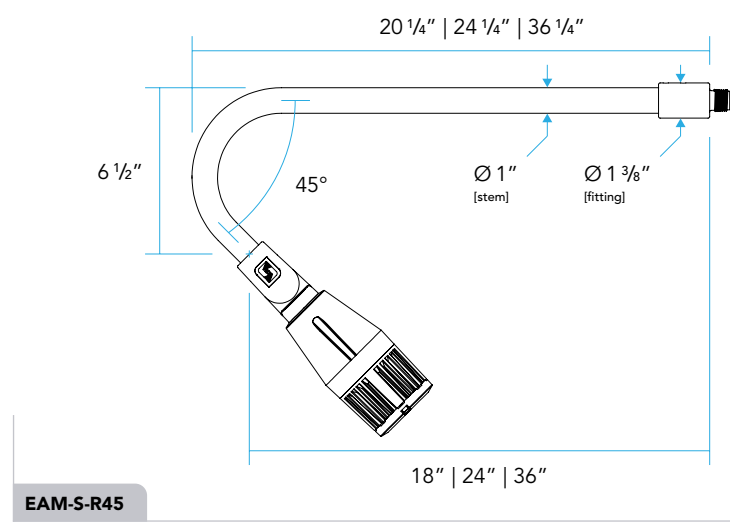

MOUNTING:

1/2" NPT threading for connection to mounting accessory such as a Vista Wall Mount Box or Mounting Canopy.

ACCESSORIES:

A convenient and compact 90° machined aluminum Slip-fitter can be ordered to change the lighting fixture orientation 90° at the end of the extension arm.

INFINITY KNUCKLE FEATURES

DIMENSIONS

DELIVERED LUMENS

BEAM SPREAD	A	B	C	D	E	F
Very Narrow Spot VNS	5 Watts 135 Lumens	17 Watts 361 Lumens				
Narrow Spot NS		5 Watts 364 Lumens	7.5 Watts 566 Lumens	10 Watts 738 Lumens	16 Watts 1035 Lumens	19 Watts 1212 Lumens
Medium Flood MF		5 Watts 321 Lumens	7.5 Watts 487 Lumens	10 Watts 711 Lumens	16 Watts 1035 Lumens	19 Watts 1188 Lumens
Wide Flood WF		5 Watts 332 Lumens	7.5 Watts 542 Lumens	10 Watts 687 Lumens	16 Watts 957 Lumens	19 Watts 1052 Lumens