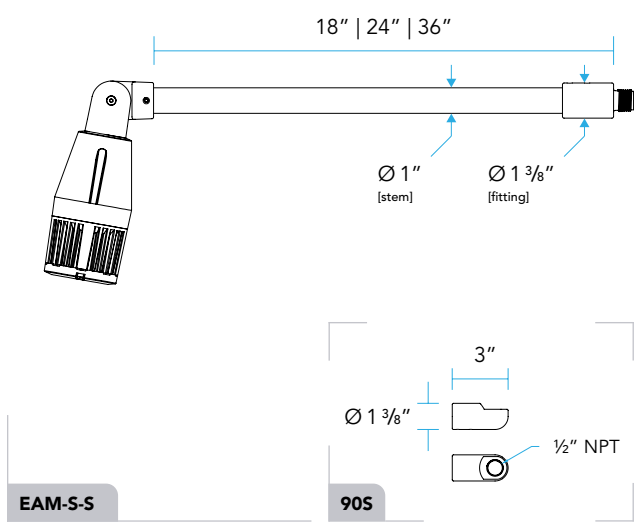

MOUNTING:

1/2" NPT threading for connection to mounting accessory such as a Vista Wall Mount Box or Mounting Canopy.

ACCESSORIES:

A convenient and compact 90° machined aluminum Slip-fitter can be ordered to change the lighting fixture orientation 90° at the end of the extension arm.

INFINITY KNUCKLE FEATURES

DIMENSIONS

DELIVERED LUMENS

BEAM SPREAD	A	B	C	D	E	F
Very Narrow Spot VNS	5 Watts 135 Lumens	17 Watts 361 Lumens				
Narrow Spot NS		5 Watts 364 Lumens	7.5 Watts 566 Lumens	10 Watts 738 Lumens	16 Watts 1035 Lumens	19 Watts 1212 Lumens
Medium Flood MF		5 Watts 321 Lumens	7.5 Watts 487 Lumens	10 Watts 711 Lumens	16 Watts 1035 Lumens	19 Watts 1188 Lumens
Wide Flood WF		5 Watts 332 Lumens	7.5 Watts 542 Lumens	10 Watts 687 Lumens	16 Watts 957 Lumens	19 Watts 1052 Lumens