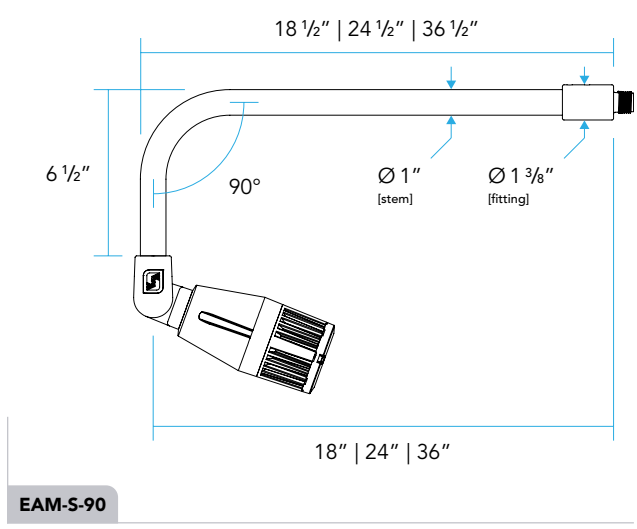

MOUNTING:

1/2" NPT threading for connection to mounting accessory such as a Vista Wall Mount Box or Mounting Canopy.

ACCESSORIES:

A convenient and compact 90° machined aluminum Slip-fitter can be ordered to change the lighting fixture orientation 90° at the end of the extension arm.

INFINITY KNUCKLE FEATURES

DIMENSIONS

DELIVERED LUMENS

BEAM SPREAD	A	B	C	D	E	F
Very Narrow Spot VNS	5 Watts 135 Lumens	17 Watts 361 Lumens				
Narrow Spot NS		5 Watts 364 Lumens	7.5 Watts 566 Lumens	10 Watts 738 Lumens	16 Watts 1035 Lumens	19 Watts 1212 Lumens
Medium Flood MF		5 Watts 321 Lumens	7.5 Watts 487 Lumens	10 Watts 711 Lumens	16 Watts 1035 Lumens	19 Watts 1188 Lumens
Wide Flood WF		5 Watts 332 Lumens	7.5 Watts 542 Lumens	10 Watts 687 Lumens	16 Watts 957 Lumens	19 Watts 1052 Lumens