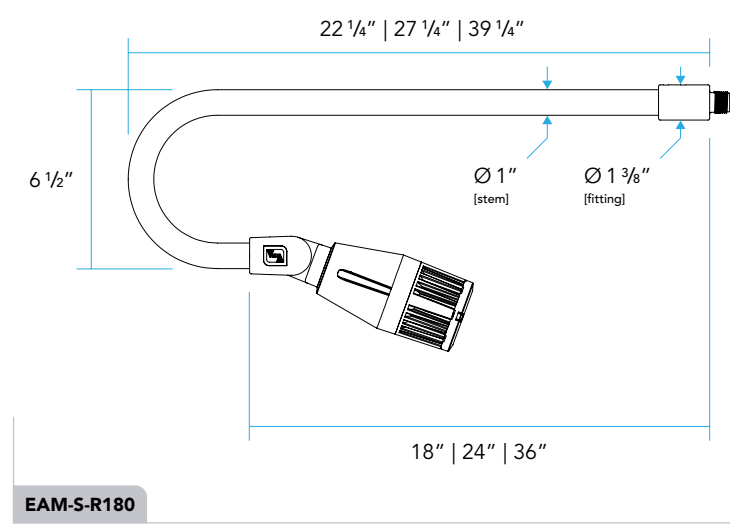

MOUNTING:

1/2" NPT threading for connection to mounting accessory such as a Vista Wall Mount Box or Mounting Canopy.

ACCESSORIES:

A convenient and compact 90° machined aluminum Slip-fitter can be ordered to change the lighting fixture orientation 90° at the end of the extension arm.

INFINITY KNUCKLE FEATURES

DIMENSIONS

DELIVERED LUMENS

BEAM SPREAD	A	B	C	D	E	F
Very Narrow Spot VNS	5 Watts 135 Lumens	17 Watts 361 Lumens				
Narrow Spot NS		5 Watts 364 Lumens	7.5 Watts 566 Lumens	10 Watts 738 Lumens	16 Watts 1035 Lumens	19 Watts 1212 Lumens
Medium Flood MF		5 Watts 321 Lumens	7.5 Watts 487 Lumens	10 Watts 711 Lumens	16 Watts 1035 Lumens	19 Watts 1188 Lumens
Wide Flood WF		5 Watts 332 Lumens	7.5 Watts 542 Lumens	10 Watts 687 Lumens	16 Watts 957 Lumens	19 Watts 1052 Lumens