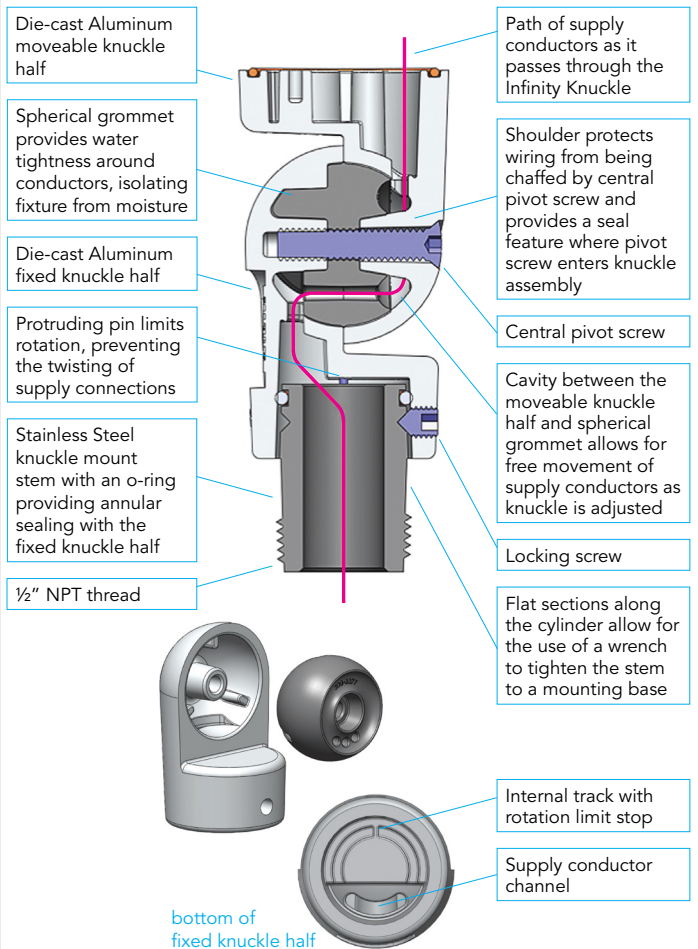

LIGHT DISTRIBUTION:

Very Narrow Spot **VNS** (16°) | NEMA 3x3
Narrow Spot **NS** (19°) | NEMA 3x3
Medium Flood **MF** (30°) | NEMA 4x4
Wide Flood **WF** (45°) | NEMA 5x5

EAM-S SPECIFICATIONS

CONSTRUCTION:

Heavy wall extruded, die-cast and machined aluminum parts.

FINISH:

Powder coat finish available in Black, Architectural Bronze, Dark Bronze, Granite, White, Architectural Brick, Light Bronze, Special Bronze, Glossy Gray, Rust, Hunter Green, Weathered Bronze, Weathered Iron, Graphite Metallic, Verde, Pewter, Mocha and Olde Finish. Custom Powder coat finishes available on request.

MOUNTING:

1/2" NPT threading for connection to mounting accessory such as a Vista Wall Mount Box or Mounting Canopy.

ACCESSORIES:

A convenient and compact 90° machined aluminum Slip-fitter can be ordered to change the lighting fixture orientation 90° at the end of the extension arm.

INFINITY KNUCKLE FEATURES

DIMENSIONS

DELIVERED LUMENS

BEAM SPREAD	A	B	C	D	E	F
Very Narrow Spot VNS	5 Watts 135 Lumens	17 Watts 361 Lumens				
Narrow Spot NS		5 Watts 364 Lumens	7.5 Watts 566 Lumens	10 Watts 738 Lumens	16 Watts 1035 Lumens	19 Watts 1212 Lumens
Medium Flood MF		5 Watts 321 Lumens	7.5 Watts 487 Lumens	10 Watts 711 Lumens	16 Watts 1035 Lumens	19 Watts 1188 Lumens
Wide Flood WF		5 Watts 332 Lumens	7.5 Watts 542 Lumens	10 Watts 687 Lumens	16 Watts 957 Lumens	19 Watts 1052 Lumens