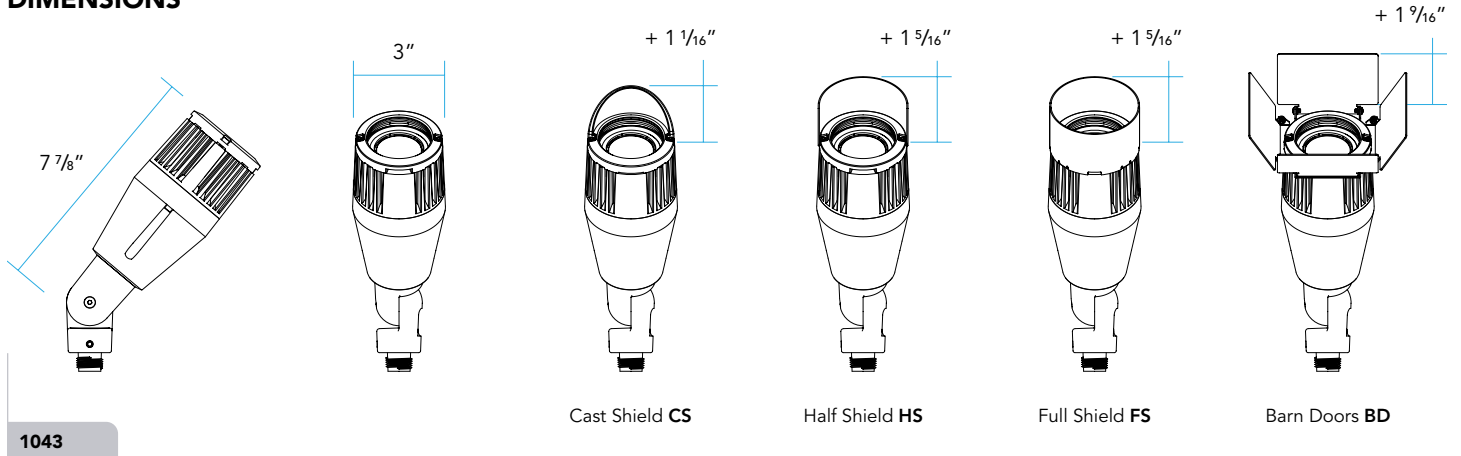

MOUNTING:

1/2" NPT threading for connection to mounting accessory such as a Vista Wall Mount Box or Mounting Canopy.

ACCESSORIES:

A convenient and compact 90° machined aluminum Slip-fitter can be ordered to change the lighting fixture orientation 90° at the end of the extension arm.

INFINITY KNUCKLE FEATURES

DIMENSIONS

DELIVERED LUMENS

BEAM SPREAD	A	B	C	D	E	F
Very Narrow Spot VNS	5 Watts 135 Lumens	17 Watts 361 Lumens				
Narrow Spot NS		5 Watts 364 Lumens	7.5 Watts 566 Lumens	10 Watts 738 Lumens	16 Watts 1035 Lumens	19 Watts 1212 Lumens
Medium Flood MF		5 Watts 321 Lumens	7.5 Watts 487 Lumens	10 Watts 711 Lumens	16 Watts 1035 Lumens	19 Watts 1188 Lumens
Wide Flood WF		5 Watts 332 Lumens	7.5 Watts 542 Lumens	10 Watts 687 Lumens	16 Watts 957 Lumens	19 Watts 1052 Lumens