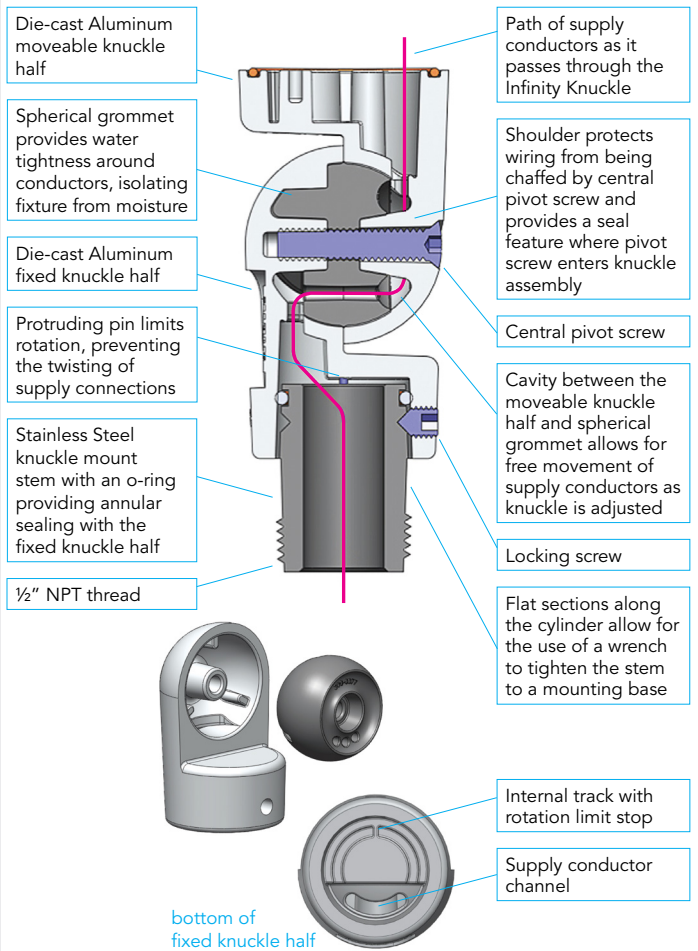

LIGHT DISTRIBUTION:

- Very Narrow Spot **VNS** (17°) | NEMA 3x3
- Narrow Spot **NS** (18°) | NEMA 3x3
- Medium Flood **MF** (30°) | NEMA 4x4
- Wide Flood **WF** (50°) | NEMA 5x5

EAM-S SPECIFICATIONS

CONSTRUCTION:

Heavy wall extruded, die-cast and machined aluminum parts.

FINISH:

Powder coat finish available in Black, Architectural Bronze, Dark Bronze, Granite, White, Architectural Brick, Light Bronze, Special Bronze, Glossy Gray, Rust, Hunter Green, Weathered Bronze, Weathered Iron, Graphite Metallic, Verde, Pewter, Mocha and Olde Finish. Custom Powder coat finishes available on request.

MOUNTING:

1/2" NPT threading for connection to mounting accessory such as a Vista Wall Mount Box or Mounting Canopy.

ACCESSORIES:

A convenient and compact 90° machined aluminum Slip-fitter can be ordered to change the lighting fixture orientation 90° at the end of the extension arm.

INFINITY KNUCKLE FEATURES

DIMENSIONS

DELIVERED LUMENS

BEAM SPREAD	A	B	C
Very Narrow Spot VNS	21 Watts 1141 Lumens	26 Watts 1409 Lumens	
Narrow Spot NS	14 Watts 1302 Lumens	21 Watts 1883 Lumens	26 Watts 2325 Lumens
Medium Flood MF	14 Watts 1249 Lumens	21 Watts 1807 Lumens	26 Watts 2230 Lumens
Wide Flood WF	14 Watts 1163 Lumens	21 Watts 1682 Lumens	26 Watts 2077 Lumens