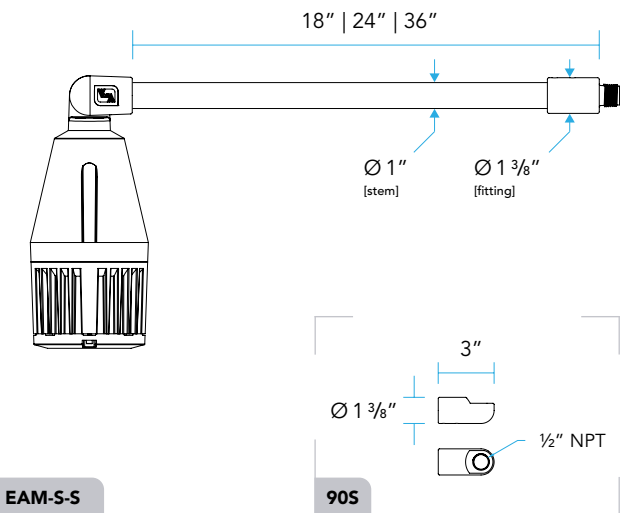

LIGHT DISTRIBUTION:

- Very Narrow Spot **VNS** (17°) | NEMA 3x3
- Narrow Spot **NS** (18°) | NEMA 3x3
- Medium Flood **MF** (30°) | NEMA 4x4
- Wide Flood **WF** (50°) | NEMA 5x5

EAM-S SPECIFICATIONS

CONSTRUCTION:

MOUNTING:

1/2" NPT threading for connection to mounting accessory such as a Vista Wall Mount Box or Mounting Canopy.

ACCESSORIES:

A convenient and compact 90° machined aluminum Slip-fitter can be ordered to change the lighting fixture orientation 90° at the end of the extension arm.

INFINITY KNUCKLE FEATURES

DIMENSIONS

DELIVERED LUMENS

BEAM SPREAD	A	B	C
Very Narrow Spot VNS	21 Watts 1141 Lumens	26 Watts 1409 Lumens	
Narrow Spot NS	14 Watts 1302 Lumens	21 Watts 1883 Lumens	26 Watts 2325 Lumens
Medium Flood MF	14 Watts 1249 Lumens	21 Watts 1807 Lumens	26 Watts 2230 Lumens
Wide Flood WF	14 Watts 1163 Lumens	21 Watts 1682 Lumens	26 Watts 2077 Lumens