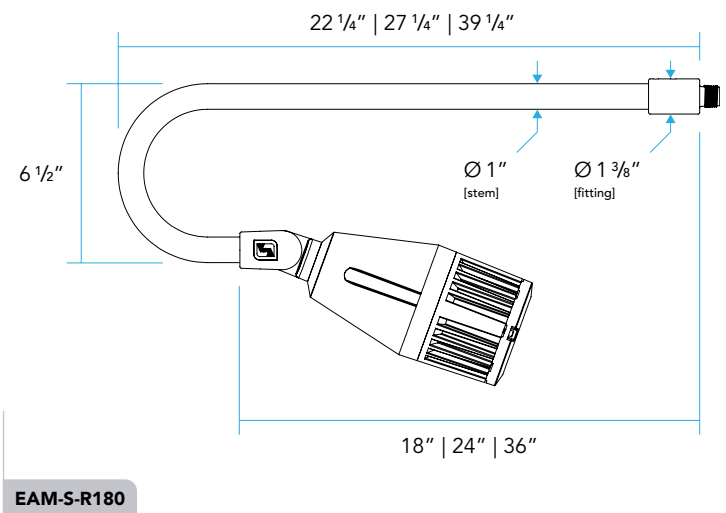

EAM-S PRODUCT FEATURES

Material	Aluminum
Mounting	½" NPT
EAM-S-S	1" DIA x [18" 24" 36"] L
EAM-S-90	6½" H x [18" 24" 36"] L
EAM-S-R45	6½" H x [18" 24" 36"] L
EAM-S-R180	6½" H x [18" 24" 36"] L
90S 90° Slip-fitter	1½" Dia x 3" L

MOUNTING:

1/2" NPT threading for connection to mounting accessory such as a Vista Wall Mount Box or Mounting Canopy.

ACCESSORIES:

A convenient and compact 90° machined aluminum Slip-fitter can be ordered to change the lighting fixture orientation 90° at the end of the extension arm.

INFINITY KNUCKLE FEATURES

DIMENSIONS

DELIVERED LUMENS

BEAM SPREAD	A	B	C
Very Narrow Spot VNS	21 Watts 1141 Lumens	26 Watts 1409 Lumens	
Narrow Spot NS	14 Watts 1302 Lumens	21 Watts 1883 Lumens	26 Watts 2325 Lumens
Medium Flood MF	14 Watts 1249 Lumens	21 Watts 1807 Lumens	26 Watts 2230 Lumens
Wide Flood WF	14 Watts 1163 Lumens	21 Watts 1682 Lumens	26 Watts 2077 Lumens