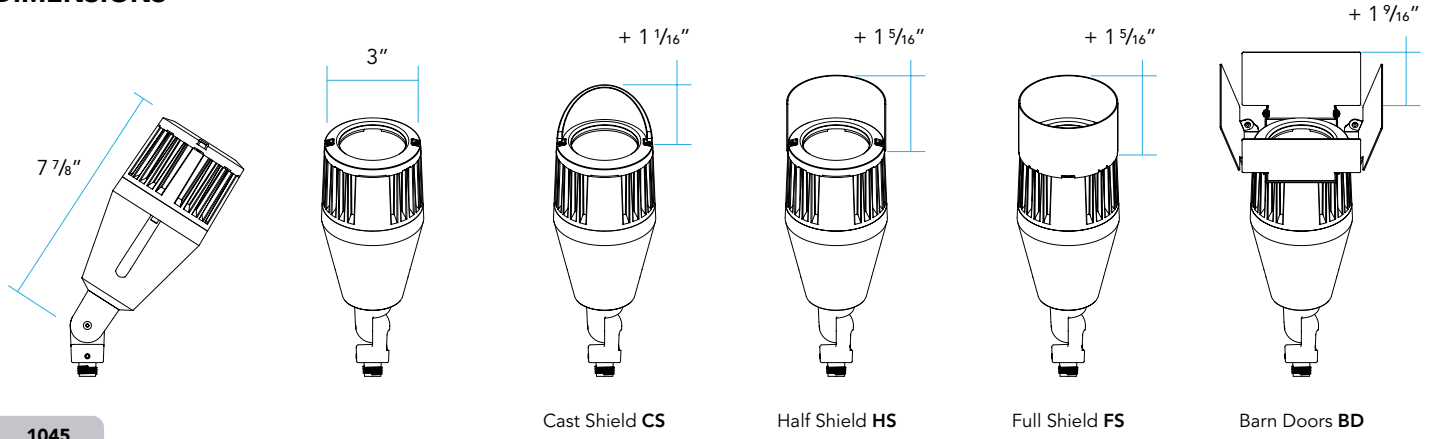

MOUNTING:

1/2" NPT threading for connection to mounting accessory such as a Vista Wall Mount Box or Mounting Canopy.

ACCESSORIES:

A convenient and compact 90° machined aluminum Slip-fitter can be ordered to change the lighting fixture orientation 90° at the end of the extension arm.

INFINITY KNUCKLE FEATURES

DIMENSIONS

DELIVERED LUMENS

BEAM SPREAD	A	B	C
Very Narrow Spot VNS	21 Watts 1141 Lumens	26 Watts 1409 Lumens	
Narrow Spot NS	14 Watts 1302 Lumens	21 Watts 1883 Lumens	26 Watts 2325 Lumens
Medium Flood MF	14 Watts 1249 Lumens	21 Watts 1807 Lumens	26 Watts 2230 Lumens
Wide Flood WF	14 Watts 1163 Lumens	21 Watts 1682 Lumens	26 Watts 2077 Lumens