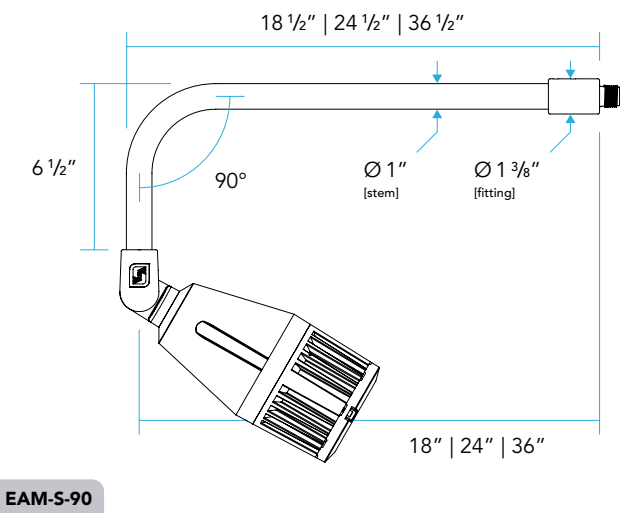

MOUNTING:

1/2" NPT threading for connection to mounting accessory such as a Vista Wall Mount Box or Mounting Canopy.

ACCESSORIES:

A convenient and compact 90° machined aluminum Slip-fitter can be ordered to change the lighting fixture orientation 90° at the end of the extension arm.

INFINITY KNUCKLE FEATURES

DIMENSIONS

DELIVERED LUMENS

BEAM SPREAD	A	B	C
Very Narrow Spot VNS	21 Watts 1141 Lumens	26 Watts 1409 Lumens	
Narrow Spot NS	14 Watts 1302 Lumens	21 Watts 1883 Lumens	26 Watts 2325 Lumens
Medium Flood MF	14 Watts 1249 Lumens	21 Watts 1807 Lumens	26 Watts 2230 Lumens
Wide Flood WF	14 Watts 1163 Lumens	21 Watts 1682 Lumens	26 Watts 2077 Lumens