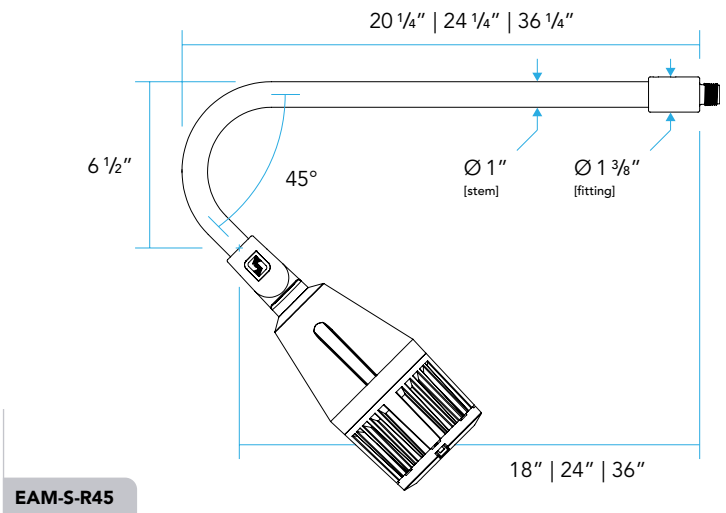

MOUNTING:

1/2" NPT threading for connection to mounting accessory such as a Vista Wall Mount Box or Mounting Canopy.

ACCESSORIES:

A convenient and compact 90° machined aluminum Slip-fitter can be ordered to change the lighting fixture orientation 90° at the end of the extension arm.

INFINITY KNUCKLE FEATURES

DIMENSIONS

DELIVERED LUMENS

BEAM SPREAD	A	B	C
Very Narrow Spot VNS	21 Watts 1141 Lumens	26 Watts 1409 Lumens	
Narrow Spot NS	14 Watts 1302 Lumens	21 Watts 1883 Lumens	26 Watts 2325 Lumens
Medium Flood MF	14 Watts 1249 Lumens	21 Watts 1807 Lumens	26 Watts 2230 Lumens
Wide Flood WF	14 Watts 1163 Lumens	21 Watts 1682 Lumens	26 Watts 2077 Lumens