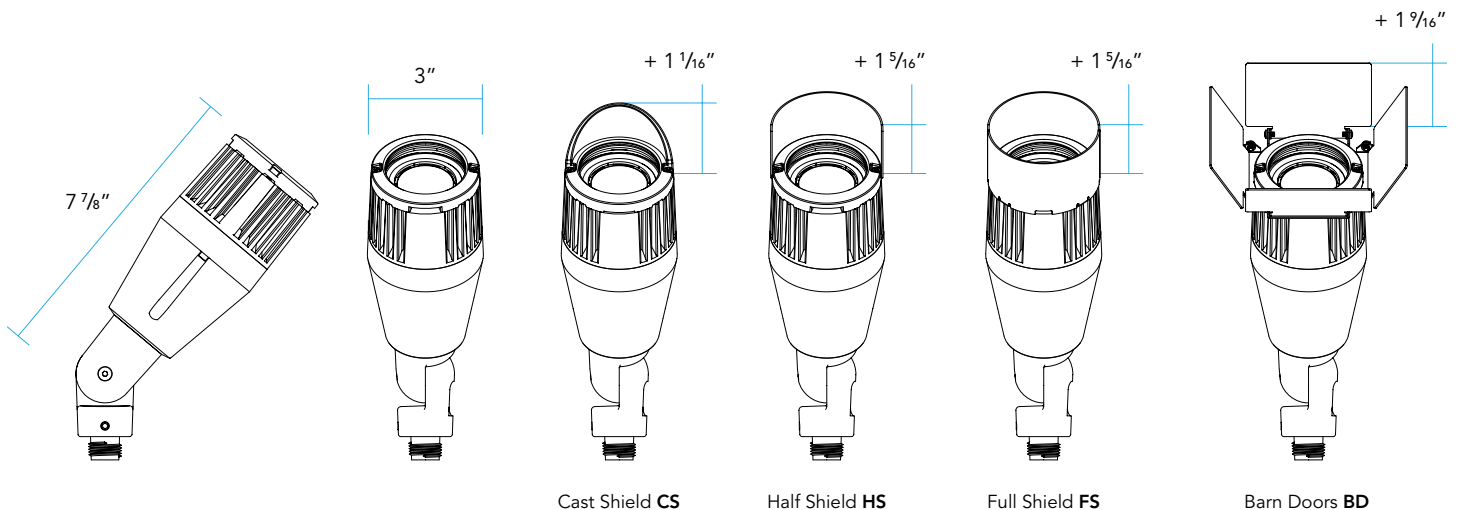

LIGHT DISTRIBUTION:

Very Narrow Spot **VNS** (16°) | NEMA 3x3
Narrow Spot **NS** (19°) | NEMA 3x3
Medium Flood **MF** (30°) | NEMA 4x4
Wide Flood **WF** (45°) | NEMA 5x5

DIMENSIONS

DELIVERED LUMENS

BEAM SPREAD	A	B	C	D	E	F
Very Narrow Spot 16° (VNS)	5 Watts 135 Lumens	17 Watts 361 Lumens				
Narrow Spot 19° (NS)		5 Watts 364 Lumens	7.5 Watts 566 Lumens	10 Watts 738 Lumens	16 Watts 1035 Lumens	19 Watts 1212 Lumens
Medium Flood 30° (MF)		5 Watts 321 Lumens	7.5 Watts 487 Lumens	10 Watts 711 Lumens	16 Watts 1035 Lumens	19 Watts 1188 Lumens
Wide Flood 45° (WF)		5 Watts 332 Lumens	7.5 Watts 542 Lumens	10 Watts 687 Lumens	16 Watts 957 Lumens	19 Watts 1052 Lumens