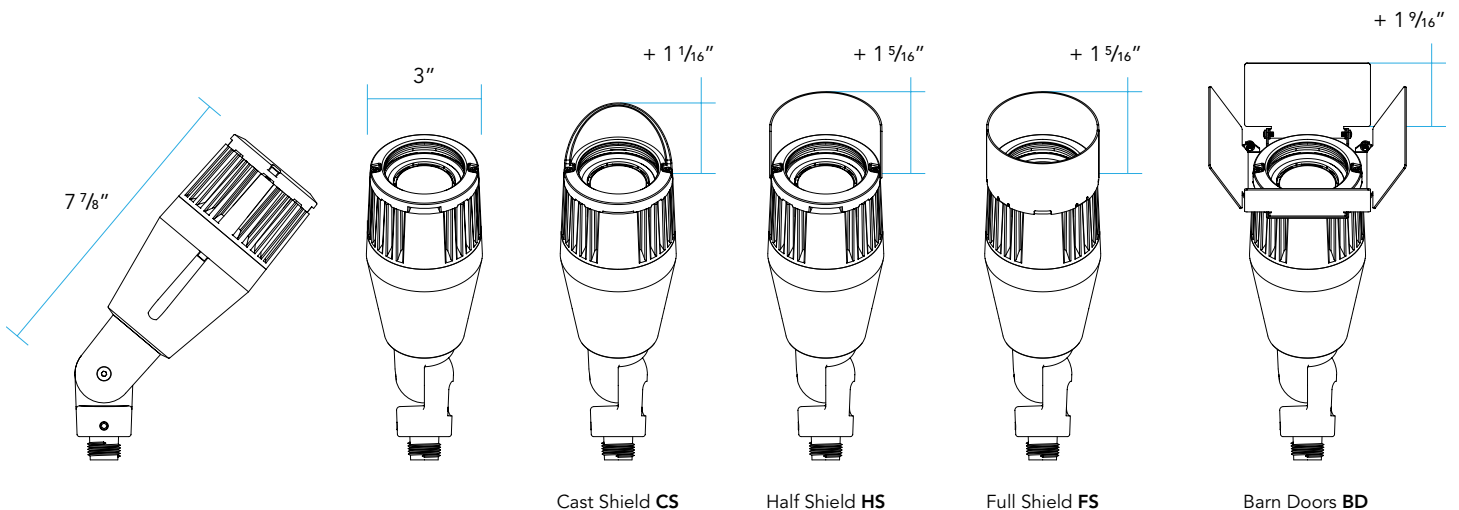

LENS:

2.7mm thick tempered and beveled clear glass.

REFLECTOR:

Precision molded metalized optics combined with glare controlling filters. Very Narrow Spot optic incorporates an additional internal source shield to eliminate unwanted glare outside the beam pattern.

LED:

Discreet performance LEDs binned to three MacAdam ellipses. 135 – 1212 Lumens delivered. 5 – 20 Watts.

COLOR TEMPERATURE:

2700K, 3000K, 3500K, 4000K or 5000K CCT White.

COLOR RENDERING:

80 CRI minimum

ACCESSORIES:

Barn Doors **BD**, Full Shield **FS**, Half Shield **HS** and Cast Shield **CS** available.

WIRING:

Prewired with 150° C-rated wire.

MOUNTING:

Infinity Knuckle – Die-cast, copper-free aluminum, stainless steel stem with ½" NPT thread. A fully sealed spherical grommet allows for precise aiming and retention.

CERTIFICATIONS | STANDARDS | COMPLIANCE:

- UL Certified for wet locations (USA & Canada) | (UL)
- Ingress Protection Rating: **IP66**
- Buy American Act (**BAA**)
- Build America, Buy America Act (**BABA**)

DRIVER:

Multi-Volt **MV** 120V-277V equipped with tri-modal dimming capabilities. Start up/Operating Temperature: -10°C to +50°C. Non-dimmable, 0-10V and Phase Cut (TRIAC/ELV-120VAC only) options available.

LIGHT DISTRIBUTION:

Very Narrow Spot **VNS** (16°) | NEMA 3x3
Narrow Spot **NS** (19°) | NEMA 3x3
Medium Flood **MF** (30°) | NEMA 4x4
Wide Flood **WF** (45°) | NEMA 5x5

DIMENSIONS