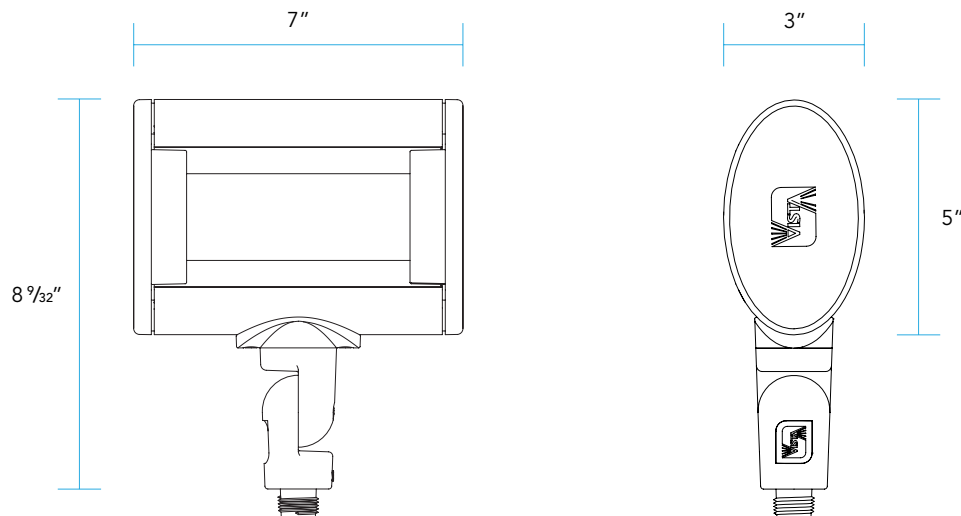

LENS:

4mm (.164") thick tempered and beveled clear glass. Permanently affixed and sealed to the optics housing with RTV silicon. Masked frit opening (black only) available.

LED:

Mid-power LED driven at 350mA.
347+ or 741+ Lumens delivered | 5 or 10 Watts

COLOR TEMPERATURE:

2700K, 3000K, 3500K, 4000K or 5000K CCT

COLOR RENDERING:

80 CRI minimum

OPTICS/AIMING:

NEMA defined floodlight optics with wide lateral throws – extruded aluminum.

DRIVER:

Multi-Volt MV 120V-277V equipped with tri-modal dimming capabilities.
Start up/Operating Temperature: -10°C to +50°C.

ACCESSORIES:

Internal Glare Shield **GS**.
Polycarbonate Lens **VR**.

WIRING:

Prewired with 150° C-rated wire.

MOUNTING:

Infinity Knuckle – Die-cast, copper-free aluminum, stainless steel stem with ½" NPT thread. A fully sealed spherical grommet allows for precise aiming and retention.

CERTIFICATIONS | STANDARDS | COMPLIANCE:

- UL Certified for wet locations (USA & Canada) | (UL)
- Ingress Protection Rating: **IP66**
- Buy American Act (**BAA**)
- Build America, Buy America Act (**BABA**)

Non-dimmable, 0-10V and Phase Cut (TRIAC/ELV-120VAC only) options available.

LIGHT DISTRIBUTION:

Wall Wash (NEMA 6H x 7V), Wall Grazer (NEMA 7H x 4V),
Narrow (NEMA 6H x 6V), Medium Flood (NEMA 6H x 5V),
Wide Flood (NEMA 7H x 7V), Asymmetric (NEMA 7H x 5V)
distributions available.

DIMENSIONS