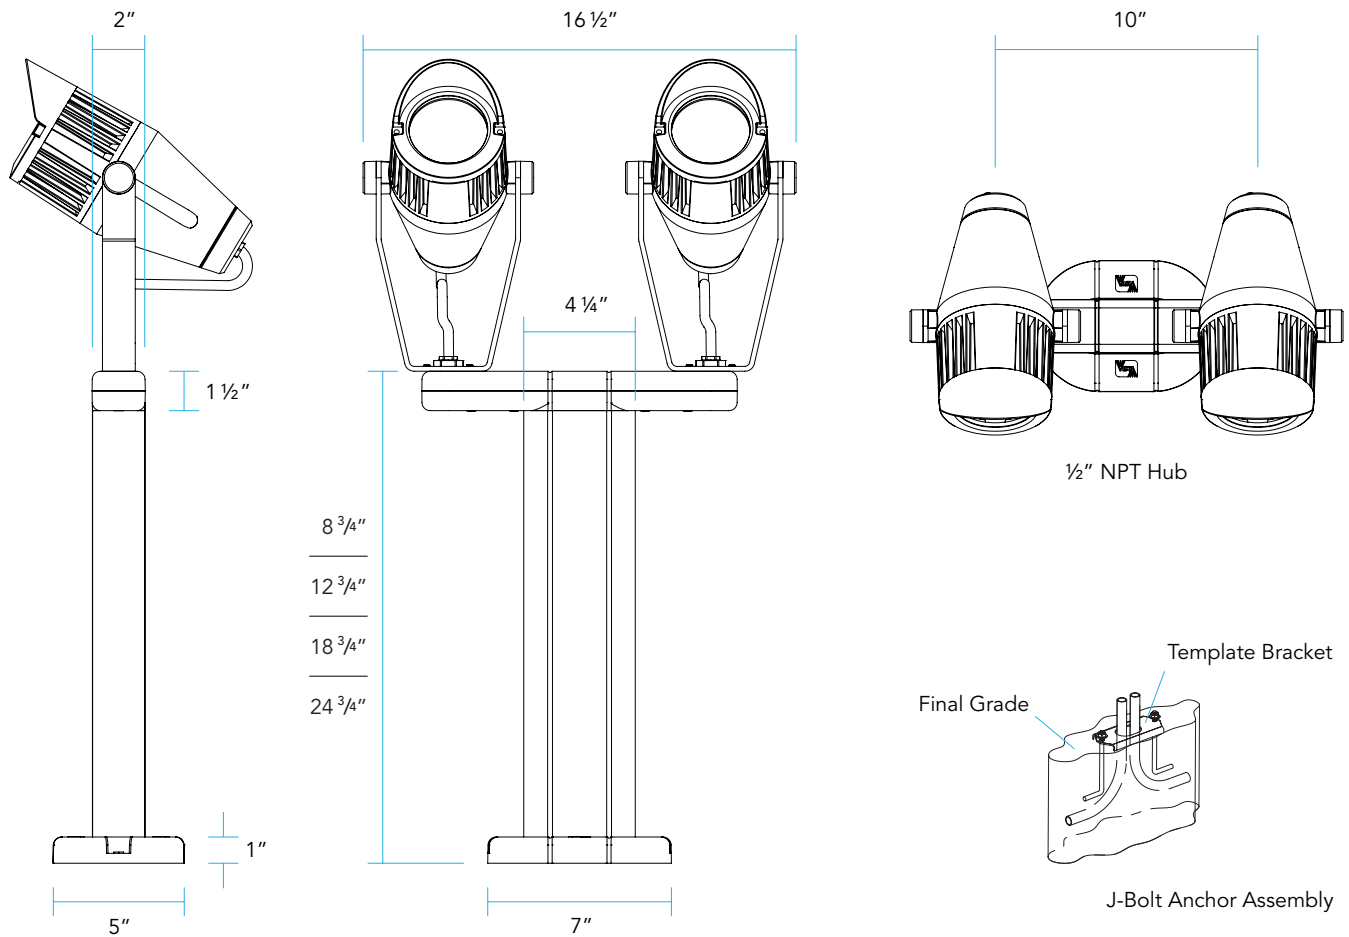

**STM-D PRODUCT FEATURES**

Material	Aluminum
Fixture Mounting	Two ½" NPT Hub Openings
Base Mounting	J-Bolt Anchor Assembly
Dimensions	12" W x [ 8"   12"   18"   24" ] H

**1045Y ORDERING INFORMATION**

EXAMPLE: 1045Y-GM-MF-27-A-MV-PCT-FS-5

### DESCRIPTION:

Double Stanchion Mount is designed for in-grade, wall-mount, and a variety of lighting applications. It can be ordered in 8", 12", 18" and 24" standard lengths. Custom lengths are available.

### CONSTRUCTION:

Heavy wall extruded, die-cast and machined aluminum parts.

### MOUNTING:

Mounted over J-Bolt Anchor Assembly (recessed in concrete).

DIMENSIONS

1045Y

STM-D

**DELIVERED LUMENS (PER LUMINAIRE)**

BEAM SPREAD	A	B	C
Very Narrow Spot VNS	21 Watts 1141 Lumens	26 Watts 1409 Lumens	
Narrow Spot NS	14 Watts 1302 Lumens	21 Watts 1883 Lumens	26 Watts 2325 Lumens
Medium Flood MF	14 Watts 1249 Lumens	21 Watts 1807 Lumens	26 Watts 2230 Lumens
Wide Flood WF	14 Watts 1163 Lumens	21 Watts 1682 Lumens	26 Watts 2077 Lumens