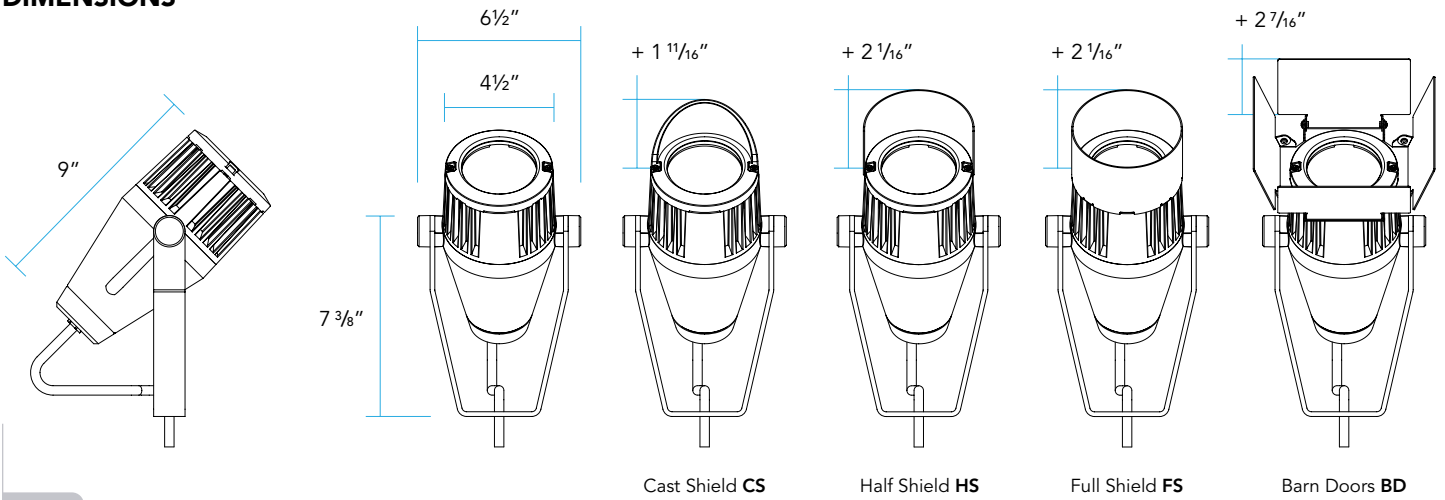

### CONSTRUCTION:

Heavy wall extruded, die-cast and machined aluminum parts.

### MOUNTING:

Mounted over J-Bolt Anchor Assembly (recessed in concrete).

DIMENSIONS

1045Y

STM-D

**DELIVERED LUMENS (PER LUMINAIRE)**

BEAM SPREAD	A	B	C
Very Narrow Spot VNS	21 Watts 1141 Lumens	26 Watts 1409 Lumens	
Narrow Spot NS	14 Watts 1302 Lumens	21 Watts 1883 Lumens	26 Watts 2325 Lumens
Medium Flood MF	14 Watts 1249 Lumens	21 Watts 1807 Lumens	26 Watts 2230 Lumens
Wide Flood WF	14 Watts 1163 Lumens	21 Watts 1682 Lumens	26 Watts 2077 Lumens