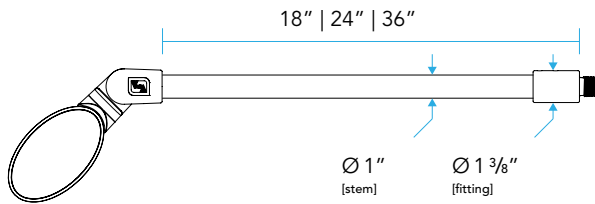

MOUNTING:

½" NPT threading for connection to mounting accessory such as a Vista Wall Mount Box or Mounting Canopy.

ACCESSORIES:

A convenient and compact 90° machined aluminum Slip-fitter can be ordered to change the lighting fixture orientation 90° at the end of the extension arm.

INFINITY KNUCKLE FEATURES

DIMENSIONS

NOTE:
Electrical wires are routed through the right-side facing Infinity Knuckle.

1052KM

EAM-S-S

90S

EAM-S-R45

EAM-S-90