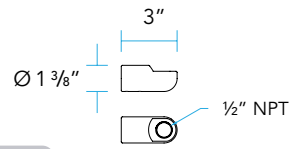

MOUNTING:

½" NPT threading for connection to mounting accessory such as a Vista Wall Mount Box or Mounting Canopy.

ACCESSORIES:

A convenient and compact 90° machined aluminum Slip-fitter can be ordered to change the lighting fixture orientation 90° at the end of the extension arm.

INFINITY KNUCKLE FEATURES

DIMENSIONS

NOTE:
Electrical wires are routed through the right-side facing Infinity Knuckle.

1052KM

EAM-S-S

90S

EAM-S-R45

EAM-S-90

EAM-S-R180

DELIVERED LUMENS

BEAM SPREAD	A	B
Wall Wash WW	26 Watts 2289 Lumens	35.6 Watts 3132 Lumens
Wall Grazer WG	26 Watts 2631 Lumens	35.6 Watts 3635 Lumens
Narrow NS	26 Watts 1821 Lumens	35.6 Watts 2553 Lumens
Medium Flood MF	26 Watts 2696 Lumens	35.6 Watts 3690 Lumens
Wide Flood WF	26 Watts 2307 Lumens	35.6 Watts 3099 Lumens
Asymmetric AS	27.7 Watts 3044 Lumens	35.6 Watts 3914 Lumens