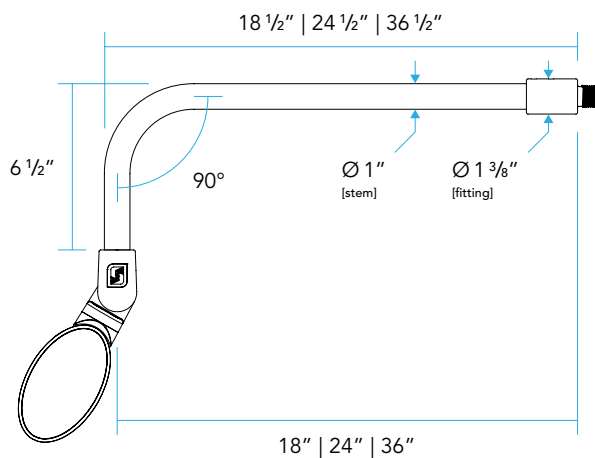

MOUNTING:

½" NPT threading for connection to mounting accessory such as a Vista Wall Mount Box or Mounting Canopy.

ACCESSORIES:

A convenient and compact 90° machined aluminum Slip-fitter can be ordered to change the lighting fixture orientation 90° at the end of the extension arm.

INFINITY KNUCKLE FEATURES

DIMENSIONS

NOTE:
Electrical wires are routed through the right-side facing Infinity Knuckle.

1052KM

EAM-S-S

90S

EAM-S-R45

EAM-S-90

EAM-S-R180

DELIVERED LUMENS

BEAM SPREAD	A	B
Wall Wash WW	26 Watts 2289 Lumens	35.6 Watts 3132 Lumens
Wall Grazer WG	26 Watts 2631 Lumens	35.6 Watts 3635 Lumens
Narrow NS	26 Watts 1821 Lumens	35.6 Watts 2553 Lumens
Medium Flood MF	26 Watts 2696 Lumens	35.6 Watts 3690 Lumens
Wide Flood WF	26 Watts 2307 Lumens	35.6 Watts 3099 Lumens
Asymmetric AS	27.7 Watts 3044 Lumens	35.6 Watts 3914 Lumens