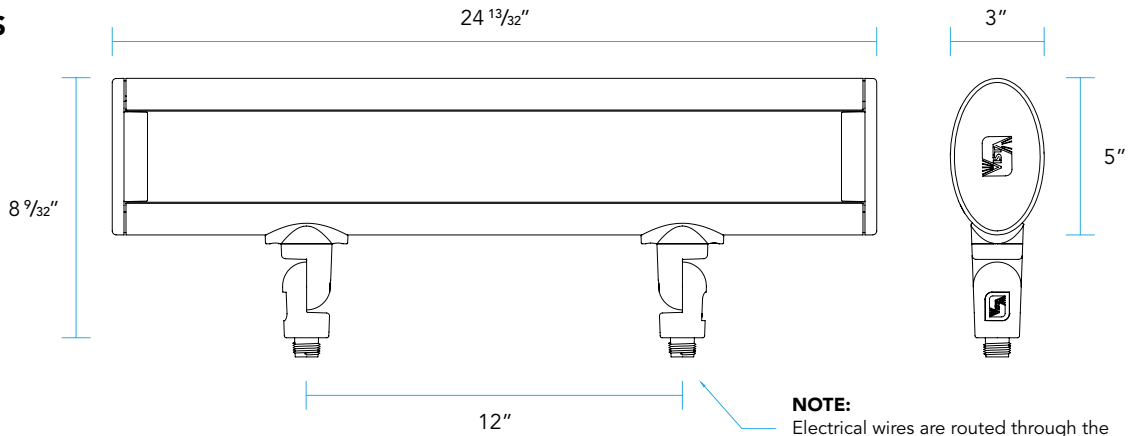

MOUNTING:

½" NPT threading for connection to mounting accessory such as a Vista Wall Mount Box or Mounting Canopy.

ACCESSORIES:

A convenient and compact 90° machined aluminum Slip-fitter can be ordered to change the lighting fixture orientation 90° at the end of the extension arm.

INFINITY KNUCKLE FEATURES

DIMENSIONS

NOTE:
Electrical wires are routed through the right-side facing Infinity Knuckle.

1052KM

EAM-S-S

90S

EAM-S-R45

EAM-S-90