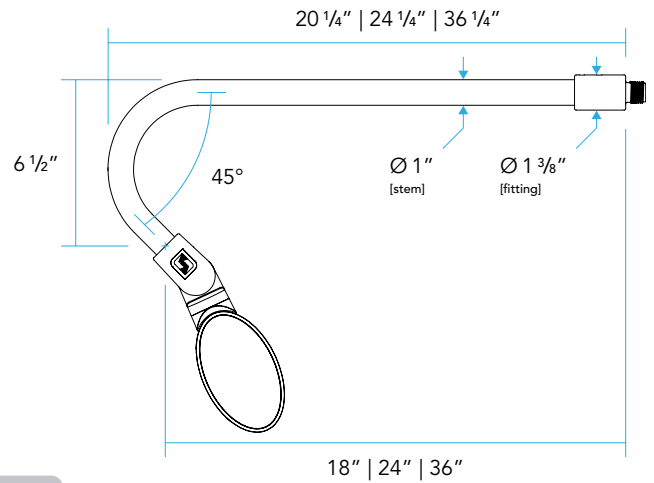

MOUNTING:

½" NPT threading for connection to mounting accessory such as a Vista Wall Mount Box or Mounting Canopy.

ACCESSORIES:

A convenient and compact 90° machined aluminum Slip-fitter can be ordered to change the lighting fixture orientation 90° at the end of the extension arm.

INFINITY KNUCKLE FEATURES

DIMENSIONS

NOTE:
Electrical wires are routed through the right-side facing Infinity Knuckle.

1052KM

EAM-S-S

90S

EAM-S-R45

EAM-S-90

EAM-S-R180

DELIVERED LUMENS

BEAM SPREAD	A	B
Wall Wash WW	26 Watts 2289 Lumens	35.6 Watts 3132 Lumens
Wall Grazer WG	26 Watts 2631 Lumens	35.6 Watts 3635 Lumens
Narrow NS	26 Watts 1821 Lumens	35.6 Watts 2553 Lumens
Medium Flood MF	26 Watts 2696 Lumens	35.6 Watts 3690 Lumens
Wide Flood WF	26 Watts 2307 Lumens	35.6 Watts 3099 Lumens
Asymmetric AS	27.7 Watts 3044 Lumens	35.6 Watts 3914 Lumens