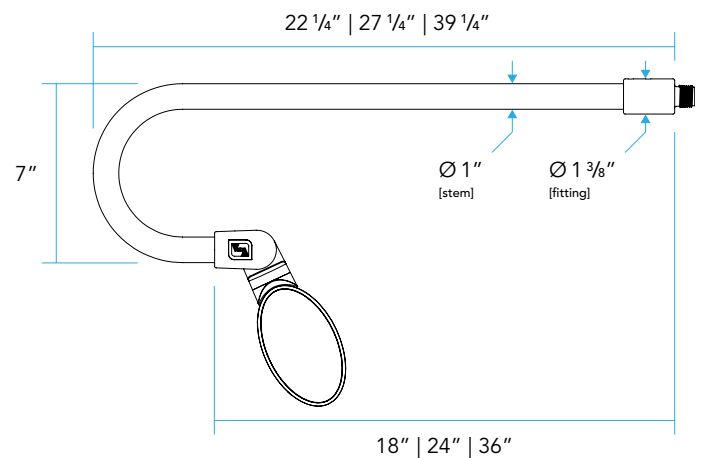

EAM-S PRODUCT FEATURES

Material	Aluminum
Mounting	½" NPT
EAM-S-S	1" DIA x [18" 24" 36"] L
EAM-S-90	6½" H x [18" 24" 36"] L
EAM-S-R45	6½" H x [18" 24" 36"] L
EAM-S-R180	6½" H x [18" 24" 36"] L
90S	90° Slip-fitter 1½" Dia x 3" L

MOUNTING:

½" NPT threading for connection to mounting accessory such as a Vista Wall Mount Box or Mounting Canopy.

ACCESSORIES:

A convenient and compact 90° machined aluminum Slip-fitter can be ordered to change the lighting fixture orientation 90° at the end of the extension arm.

INFINITY KNUCKLE FEATURES

DIMENSIONS

NOTE:
Electrical wires are routed through the right-side facing Infinity Knuckle.

1052KM

EAM-S-S

90S

EAM-S-R45

EAM-S-90