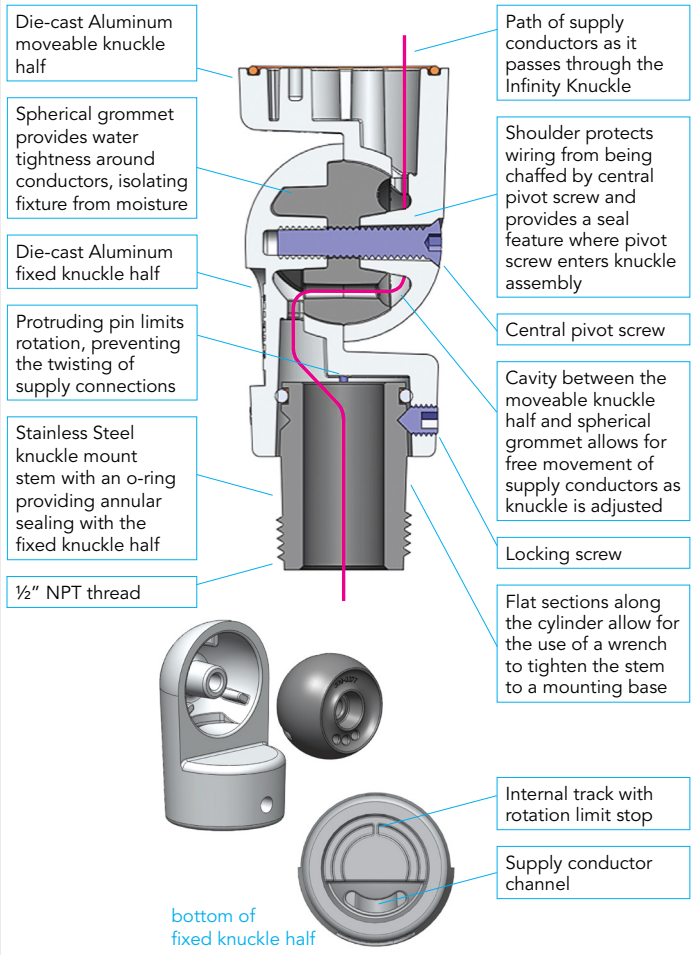

LIGHT DISTRIBUTION:

Wall Wash (NEMA 6Hx 6V), Wall Grazer (NEMA 7Hx 4V), Narrow (NEMA 7Hx 4V), Medium Flood (NEMA 7Hx 5V), Wide Flood (NEMA 6Hx 4V), Asymmetric (NEMA 7Hx 5V) distributions available.

EAM-S SPECIFICATIONS

CONSTRUCTION:

Heavy wall extruded, die-cast and machined aluminum parts.

FINISH:

Powder coat finish available in Black, Architectural Bronze, Dark Bronze, Granite, White, Architectural Brick, Light Bronze, Special Bronze, Glossy Gray, Rust, Hunter Green, Weathered Bronze, Weathered Iron, Graphite Metallic, Verde, Pewter, Mocha and Olde Finish. Custom Powder coat finishes available on request.

MOUNTING:

½" NPT threading for connection to mounting accessory such as a Vista Wall Mount Box or Mounting Canopy.

ACCESSORIES:

A convenient and compact 90° machined aluminum Slip-fitter can be ordered to change the lighting fixture orientation 90° at the end of the extension arm.

INFINITY KNUCKLE FEATURES

DIMENSIONS

NOTE:
Electrical wires are routed through the right-side facing Infinity Knuckle.

1052KM

EAM-S-S

90S

EAM-S-R45

EAM-S-90