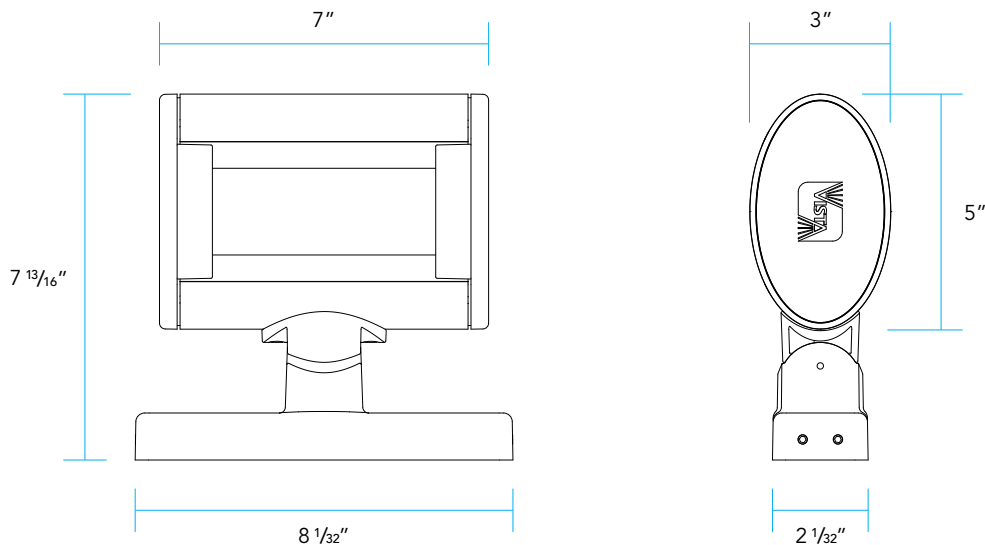

LED:

Mid-power LED driven at 350mA.
347+ or 741+ Lumens delivered | 5 or 10 Watts

COLOR TEMPERATURE:

2700K, 3000K, 3500K, 4000K or 5000K CCT

COLOR RENDERING:

80 CRI minimum

OPTICS/AIMING:

NEMA defined floodlight optics with wide lateral throws – extruded aluminum.

ACCESSORIES:

Internal Glare Shield **GS**.
Polycarbonate Lens **VR**.

WIRING:

Prewired with 150° C-rated wire.

MOUNTING:

Die-cast, copper-free aluminum Mullion Mount, designed to mount onto horizontal extruded aluminum or steel mullion dividing bar (by others) between windows or on door frames. Mullion Mount adjusts with stainless steel fasteners.

CERTIFICATIONS | STANDARDS | COMPLIANCE:

- UL Certified for wet locations (USA & Canada) | (UL)
- Ingress Protection Rating: **IP66**
- Buy American Act (**BAA**)
- Build America, Buy America Act (**BABA**)

DRIVER:

Multi-Volt **MV** 120 – 277 VAC (208 VAC excluded)
Equipped with tri-modal dimming capabilities.
Start up/Operating Temperature: -10°C to $+50^\circ\text{C}$.
Non-dimmable, 0-10V and Phase Cut (TRIAC/ELV-120VAC only) options available.

LIGHT DISTRIBUTION:

Wall Wash (NEMA 6H x 7V), Wall Grazer (NEMA 7H x 4V),
Narrow (NEMA 6H x 6V), Medium Flood (NEMA 6H x 5V),
Wide Flood (NEMA 7H x 7V), Asymmetric (NEMA 7H x 5V)
distributions available.

DIMENSIONS