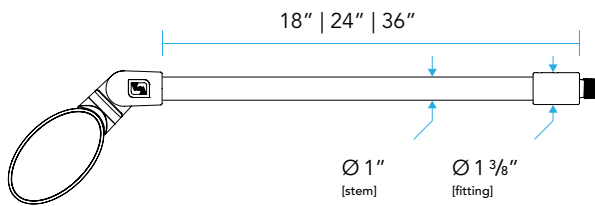

MOUNTING:

1/2" NPT threading for connection to mounting accessory such as a Vista Wall Mount Box or Mounting Canopy.

ACCESSORIES:

A convenient and compact 90° machined aluminum Slip-fitter can be ordered to change the lighting fixture orientation 90° at the end of the extension arm.

INFINITY KNUCKLE FEATURES

DIMENSIONS

1050KM

EAM-S-S

90S

EAM-S-R45

EAM-S-90

EAM-S-R180