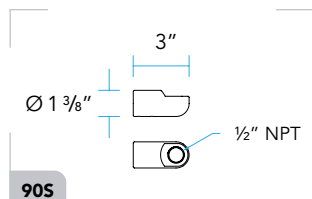

MOUNTING:

1/2" NPT threading for connection to mounting accessory such as a Vista Wall Mount Box or Mounting Canopy.

ACCESSORIES:

A convenient and compact 90° machined aluminum Slip-fitter can be ordered to change the lighting fixture orientation 90° at the end of the extension arm.

INFINITY KNUCKLE FEATURES

DIMENSIONS

1050KM

EAM-S-S

90S

EAM-S-R45

EAM-S-90

EAM-S-R180

DELIVERED LUMENS

BEAM SPREAD	A	B
Wall Wash WW	5 Watts 397 Lumens	10 Watts 847 Lumens
Wall Grazer WG	5 Watts 464 Lumens	10 Watts 990 Lumens
Narrow NS	5 Watts 347 Lumens	10 Watts 741 Lumens
Medium Flood MF	5 Watts 439 Lumens	10 Watts 937 Lumens
Wide Flood WF	5 Watts 386 Lumens	10 Watts 823 Lumens
Asymmetric AS	5 Watts 442 Lumens	10 Watts 943 Lumens