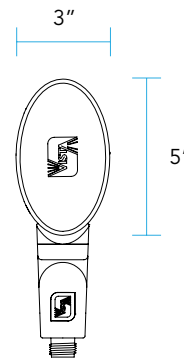

EAM-S PRODUCT FEATURES

Material	Aluminum
Mounting	1/2" NPT
EAM-S-S	1" DIA x [18" 24" 36"] L
EAM-S-90	6 1/2" H x [18" 24" 36"] L
EAM-S-R45	6 1/2" H x [18" 24" 36"] L
EAM-S-R180	6 1/2" H x [18" 24" 36"] L
90S	90° Slip-fitter 1 1/8" Dia x 3" L

MOUNTING:

1/2" NPT threading for connection to mounting accessory such as a Vista Wall Mount Box or Mounting Canopy.

ACCESSORIES:

A convenient and compact 90° machined aluminum Slip-fitter can be ordered to change the lighting fixture orientation 90° at the end of the extension arm.

INFINITY KNUCKLE FEATURES

DIMENSIONS

1050KM

EAM-S-S

90S

EAM-S-R45

EAM-S-90

EAM-S-R180