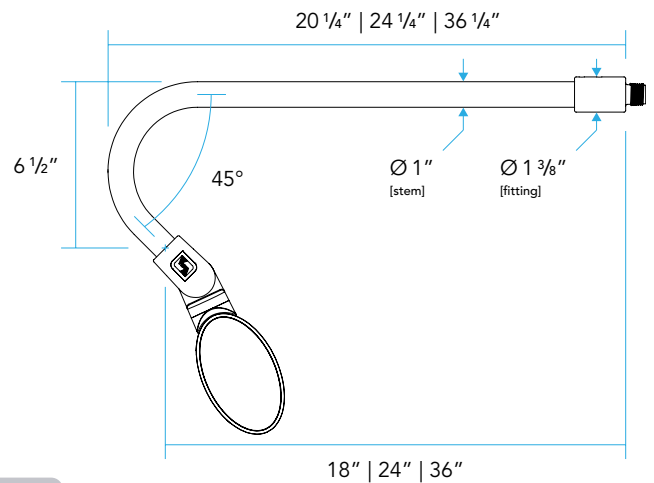

MOUNTING:

1/2" NPT threading for connection to mounting accessory such as a Vista Wall Mount Box or Mounting Canopy.

ACCESSORIES:

A convenient and compact 90° machined aluminum Slip-fitter can be ordered to change the lighting fixture orientation 90° at the end of the extension arm.

INFINITY KNUCKLE FEATURES

DIMENSIONS

1050KM

EAM-S-S

90S

EAM-S-R45

EAM-S-90

EAM-S-R180