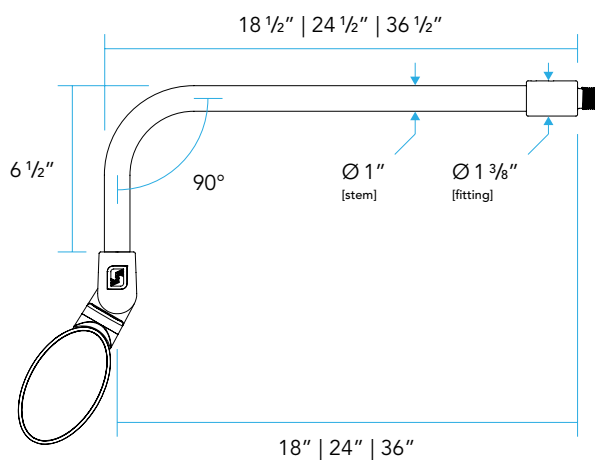

EAM-S PRODUCT FEATURES

Material	Aluminum
Mounting	1/2" NPT
EAM-S-S	1" DIA x [18" 24" 36"] L
EAM-S-90	6 1/2" H x [18" 24" 36"] L
EAM-S-R45	6 1/2" H x [18" 24" 36"] L
EAM-S-R180	6 1/2" H x [18" 24" 36"] L
90S	90° Slip-fitter 1 1/8" Dia x 3" L

MOUNTING:

1/2" NPT threading for connection to mounting accessory such as a Vista Wall Mount Box or Mounting Canopy.

ACCESSORIES:

A convenient and compact 90° machined aluminum Slip-fitter can be ordered to change the lighting fixture orientation 90° at the end of the extension arm.

INFINITY KNUCKLE FEATURES

DIMENSIONS

1050KM

EAM-S-S

90S

EAM-S-R45

EAM-S-90

EAM-S-R180