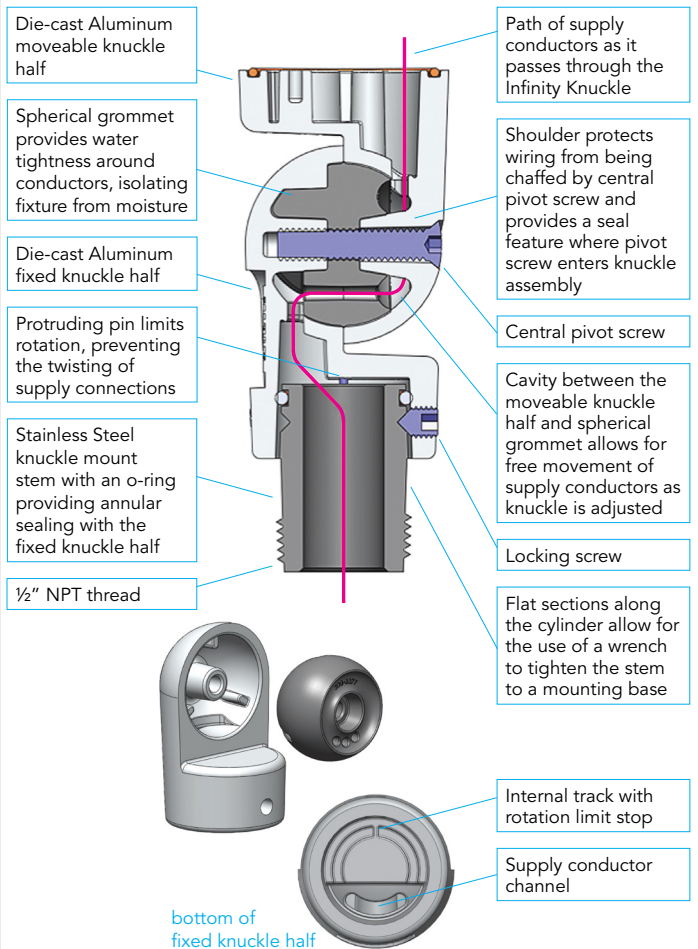

LED:

Mid-power LED driven at 350mA.
347+ or 741+ Lumens delivered | 5 or 10 Watts

COLOR TEMPERATURE:

2700K, 3000K, 3500K, 4000K or 5000K CCT White.

COLOR RENDERING:

80 CRI minimum

OPTICS/AIMING:

NEMA defined floodlight optics with wide lateral throws – extruded aluminum.

DRIVER:

Multi-Volt **MV 120 – 277 VAC**
Equipped with tri-modal dimming capabilities.
Start up/Operating Temperature: -10°C to +50°C.
Non-dimmable, 0-10V and Phase Cut (TRIAC/ELV-120VAC only) options available.

LIGHT DISTRIBUTION:

Wall Wash (NEMA 6Hx 7V), Wall Grazer (NEMA 7Hx 4V),
Narrow (NEMA 6Hx 6V), Medium Flood (NEMA 6Hx 5V),
Wide Flood (NEMA 7Hx 7V), Asymmetric (NEMA 7Hx 5V)
distributions available.

EAM-S SPECIFICATIONS

CONSTRUCTION:

Heavy wall extruded, die-cast and machined aluminum parts.

FINISH:

Powder coat finish available in Black, Architectural Bronze, Dark Bronze, Granite, White, Architectural Brick, Light Bronze, Special Bronze, Glossy Gray, Rust, Hunter Green, Weathered Bronze, Weathered Iron, Graphite Metallic, Verde, Pewter, Mocha and Olde Finish. Custom Powder coat finishes available on request.

MOUNTING:

1/2" NPT threading for connection to mounting accessory such as a Vista Wall Mount Box or Mounting Canopy.

ACCESSORIES:

A convenient and compact 90° machined aluminum Slip-fitter can be ordered to change the lighting fixture orientation 90° at the end of the extension arm.

INFINITY KNUCKLE FEATURES