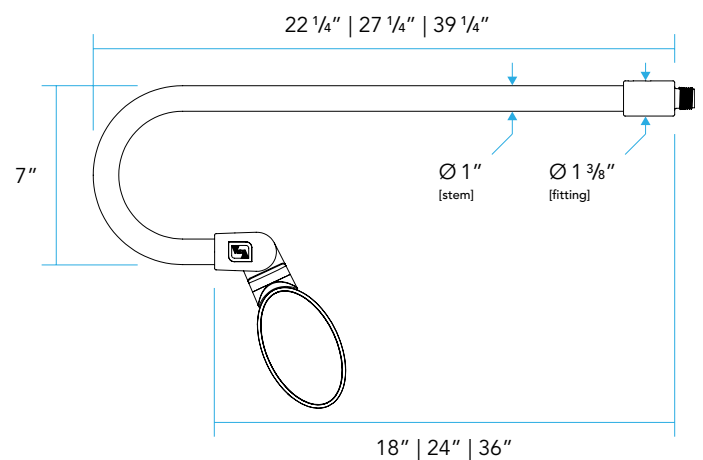

MOUNTING:

1/2" NPT threading for connection to mounting accessory such as a Vista Wall Mount Box or Mounting Canopy.

ACCESSORIES:

A convenient and compact 90° machined aluminum Slip-fitter can be ordered to change the lighting fixture orientation 90° at the end of the extension arm.

INFINITY KNUCKLE FEATURES

DIMENSIONS

1050KM

EAM-S-S

90S

EAM-S-R45

EAM-S-90

EAM-S-R180