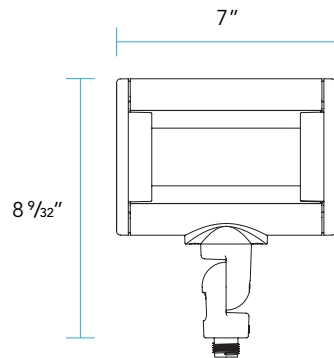

MOUNTING:

1/2" NPT threading for connection to mounting accessory such as a Vista Wall Mount Box or Mounting Canopy.

ACCESSORIES:

A convenient and compact 90° machined aluminum Slip-fitter can be ordered to change the lighting fixture orientation 90° at the end of the extension arm.

INFINITY KNUCKLE FEATURES

DIMENSIONS

1050KM

EAM-S-S

90S

EAM-S-R45

EAM-S-90

EAM-S-R180