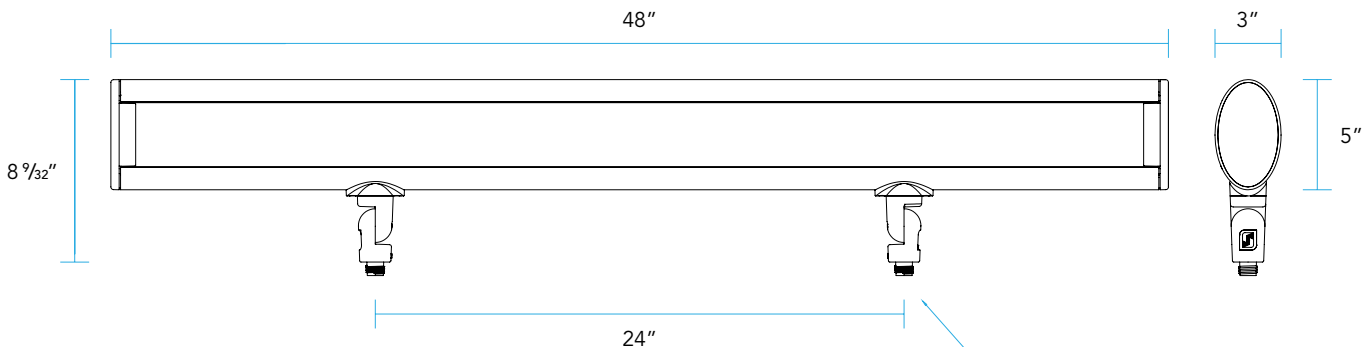

LIGHT DISTRIBUTION:

Wall Wash (NEMA 7H x 7V), Wall Grazer (NEMA 7H x 4V), Narrow (NEMA 7H x 4V), Medium Flood (NEMA 7H x 5V), Wide Flood (NEMA 7H x 7V), Asymmetric (NEMA 7H x 5V) distributions available.

DIMENSIONS

NOTE:

Electrical wires are routed through the right-side facing Infinity Knuckle.

DELIVERED LUMENS PACKAGE SPECIFICATIONS

| BEAM SPREAD | A | B |
|------------------------|---------------------------|-------------------------|
| Wall Wash WW | 52 Watts 5335 Lumens | 72 Watts 7232 Lumens |
| Wall Grazer WG | 52 Watts 6122 Lumens | 72 Watts 8391 Lumens |
| Narrow NS | 52 Watts 4791 Lumens | 72 Watts 6792 Lumens |
| Medium Flood MF | 52 Watts 5989 Lumens | 72 Watts 8155 Lumens |
| Wide Flood WF | 52 Watts 5099 Lumens | 72 Watts 7123 Lumens |
| Asymmetric AS | 55.5 Watts 5990 Lumens | 72 Watts 8191 Lumens |