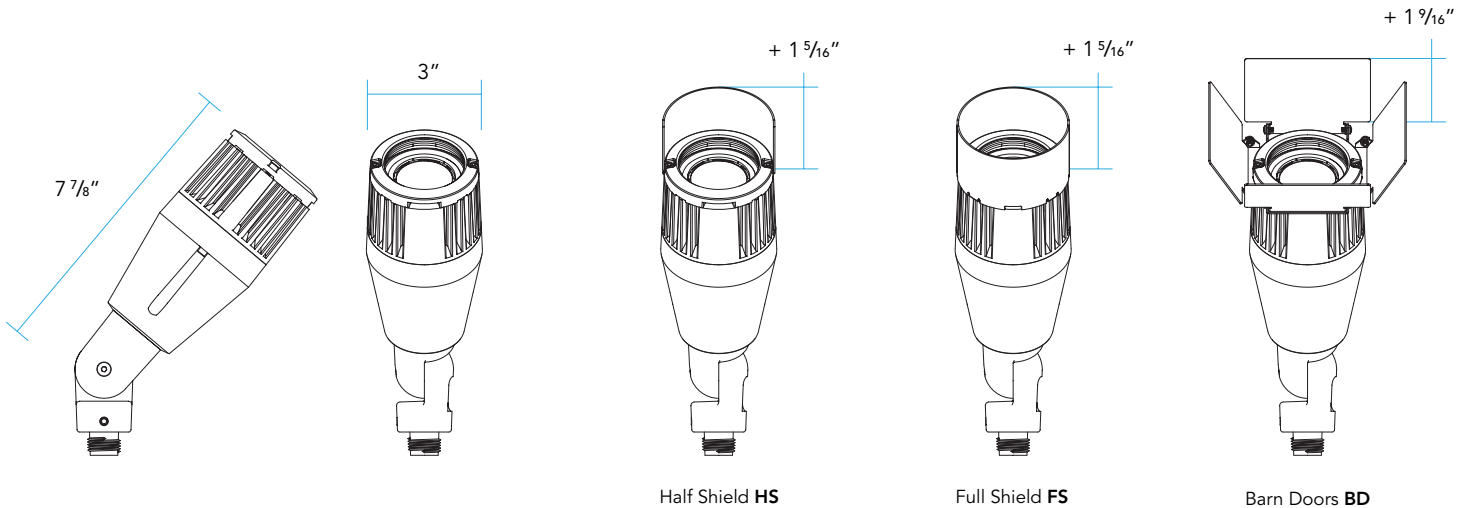

Very Narrow Spot **VNS** (16° FWHM)
Narrow Spot **NS** (19° FWHM)
Medium Flood **MF** (30° FWHM)
Wide Flood **WF** (46° FWHM)

DIMENSIONS

DELIVERED LUMENS

BEAM SPREAD	4.5 W	9.5 W	13 W
Very Narrow Spot VNS	135 Lumens	214 Lumens	269 Lumens
Narrow Spot NS	364 Lumens	566 Lumens	738 Lumens
Medium Flood MF	321 Lumens	487 Lumens	711 Lumens
Wide Flood WF	332 Lumens	542 Lumens	687 Lumens