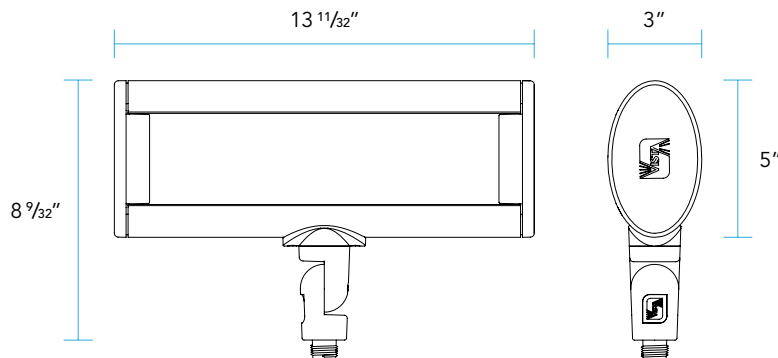

LED:

Mid-power linear LED driven at 1000mA or 1400mA. 1000+ or 1600+ Lumens delivered (1000+ or 1600+ per lineal foot). 13 or 19 Watts (13W or 19W per lineal foot).

COLOR TEMPERATURE:

2700K, 3000K, 3500K, 4000K or 5000K CCT White.

COLOR RENDERING:

80 CRI minimum

OPTICS/AIMING:

NEMA defined floodlight optics with wide lateral throws – extruded aluminum.

ACCESSORIES:

Internal Glare Shield **GS**.
Polycarbonate Lens **VR**.

WIRING:

Prewired with 150° C-rated wire.

MOUNTING:

Infinity Knuckle – Die-cast, copper-free aluminum, stainless steel stem with 1/2" NPT thread. A fully sealed spherical grommet allows for precise aiming and retention.

CERTIFICATIONS | STANDARDS | COMPLIANCE:

- UL Certified for wet locations (USA & Canada) | (UL)
- Ingress Protection Rating: **IP66**
- Buy American Act (**BAA**)
- Build America, Buy America Act (**BABA**)

DRIVER:

Multi-Volt MV 120V-277V equipped with tri-modal dimming capabilities. Start up/Operating Temperature: -10°C to +50°C. Non-dimmable, 0-10V and Phase Cut (TRIAC/ELV-120VAC only) options available.

LIGHT DISTRIBUTION:

Wall Wash (NEMA 7H x 7V), Wall Grazer (NEMA 7H x 4V), Narrow (NEMA 7H x 5V), Medium Flood (NEMA 7H x 5V), Wide Flood (NEMA 7H x 7V), Asymmetric (NEMA 7H x 5V) distributions available.

DIMENSIONS