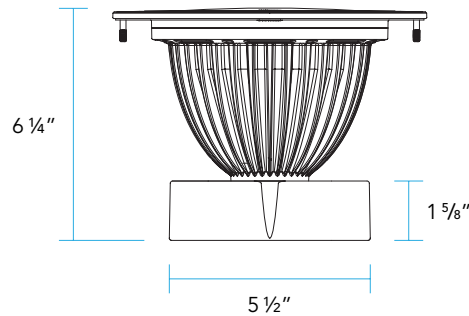

LIGHT DISTRIBUTION:

Very Narrow Spot **VNS** NEMA 2x2
Narrow Spot **NS** NEMA 2x2
Medium Flood **MF** NEMA 4x4
Wide Flood **WF** NEMA 6x6
Wall Wash **WW** NEMA 5x5

DIMENSIONS

Top

Front

Side

DELIVERED LUMENS

BEAM SPREAD	A	B	C
Very Narrow Spot VNS	25.5 Watts 1141 Lumens		
Narrow Spot NS	14.3 Watts 981 Lumens	20.6 Watts 1407 Lumens	25.4 Watts 1738 Lumens
Medium Flood MF	14.5 Watts 997 Lumens	20.8 Watts 1431 Lumens	25.7 Watts 1766 Lumens
Wide Flood WF	14.5 Watts 917 Lumens	20.8 Watts 1317 Lumens	25.7 Watts 1625 Lumens
Wall Wash WW	14.2 Watts 1014 Lumens	20.6 Watts 1467 Lumens	25.4 Watts 1811 Lumens