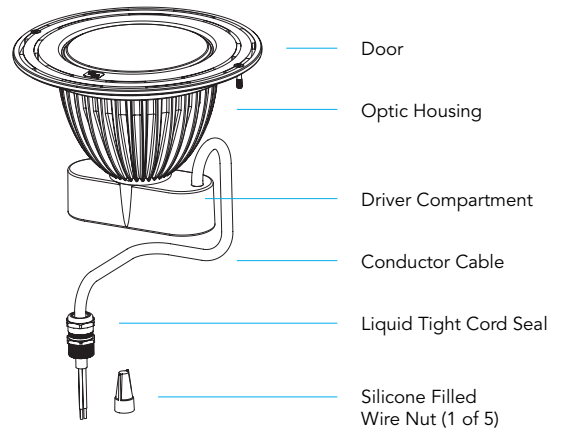

DOOR FINISH:

Powder coat finish available in Black, Architectural Bronze, Dark Bronze, Granite, White, Architectural Brick, Light Bronze, Special Bronze, Glossy Gray, Rust, Hunter Green, Weathered Bronze, Weathered Iron, Graphite Metallic, Verde, Pewter, Mocha and Olde Finish. Custom Powder coat finishes available on request.

LENS:

¼" thick tempered pressed clear glass. Optional anti-slip clear lens.

REFLECTOR:

Specular or semi-specular spun aluminum optics, anodized for maximum performance. Very Narrow Spot optic incorporates an additional internal source shield to eliminate unwanted glare outside the beam pattern.

ACCESSORIES:

Tilt Optic 5° **TO5**, Tilt Optic 10° **TO10**, Tilt Optic 15° **TO15**, Tilt Optic 25° **TO25**, Diffuse Filter **DF**, Linear Spread Filter **LSF**, Rebar Bracket Kit **RBK**, Stainless Trim Ring **STR**, Half Glare Shield **HS** available.

Dichroic Lenses: Yellow **YL**, Red **RL**, Blue **BL** and Green **GL** also available.

WIRING:

- 18/3 SEOWW outdoor rated waterproof cable [for Non-dimmable and Phase Cut (TRIAC/ELV-120VAC only) options]
- 18/5 SJTOW outdoor rated waterproof cable [for 0-10V dimming option]

CERTIFICATION:

cETLus wet location listed.
Ingress Protection Rating: IP68

LED:

Performance COB LEDs in various color temperatures.
15 – 26 Watts.
900 – 2000 Delivered Lumens

COLOR TEMPERATURE:

2700K, 3000K, 3500K, 4000K or 5000K CCT White.

COLOR RENDERING:

80 CRI minimum

OPTICS/AIMING:

Specular or semi-specular optics designed for maximum performance and uniformity. Fixture aiming achieved via a series of tilt optic lenses and patented magnetic aiming system. Additional tilt optic lenses available. Very Narrow Spot optic incorporates an additional internal source shield to eliminate unwanted glare outside the beam pattern.

DRIVER:

Multi-Volt **MV** 120V-277V equipped with tri-modal dimming capabilities. Start up/Operating Temperature: -10°C to +50°C. Non-dimmable, 0-10V and Phase Cut (TRIAC/ELV-120VAC only) options available.

LIGHT DISTRIBUTION:

Very Narrow Spot **VNS** NEMA 2x2
Narrow Spot **NS** NEMA 2x2
Medium Flood **MF** NEMA 4x4
Wide Flood **WF** NEMA 6x6
Wall Wash **WW** NEMA 5x5