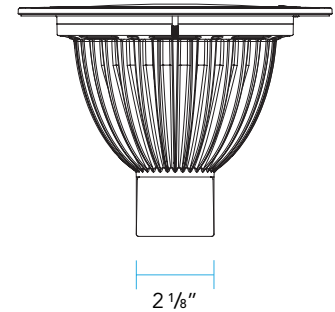

LIGHT DISTRIBUTION:

Very Narrow Spot **VNS** NEMA 2x2
Narrow Spot **NS** NEMA 2x2
Medium Flood **MF** NEMA 4x4
Wide Flood **WF** NEMA 6x6
Wall Wash **WW** NEMA 5x5

DIMENSIONS

Top

Front

Side

DELIVERED LUMENS

BEAM SPREAD	A	B	C
Very Narrow Spot VNS	25.5 Watts 1141 Lumens		
Narrow Spot NS	14.3 Watts 981 Lumens	20.6 Watts 1407 Lumens	25.4 Watts 1738 Lumens
Medium Flood MF	14.5 Watts 997 Lumens	20.8 Watts 1431 Lumens	25.7 Watts 1766 Lumens
Wide Flood WF	14.5 Watts 917 Lumens	20.8 Watts 1317 Lumens	25.7 Watts 1625 Lumens
Wall Wash WW	14.2 Watts 1014 Lumens	20.6 Watts 1467 Lumens	25.4 Watts 1811 Lumens