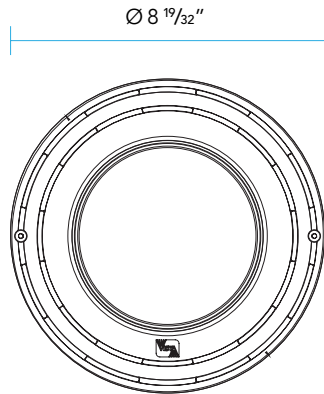

LIGHT DISTRIBUTION:

Very Narrow Spot **VNS** NEMA 2x2
Narrow Spot **NS** NEMA 2x2
Medium Flood **MF** NEMA 4x4
Wide Flood **WF** NEMA 6x6
Wall Wash **WW** NEMA 5x5

DIMENSIONS

Top

Front

Side

DELIVERED LUMENS