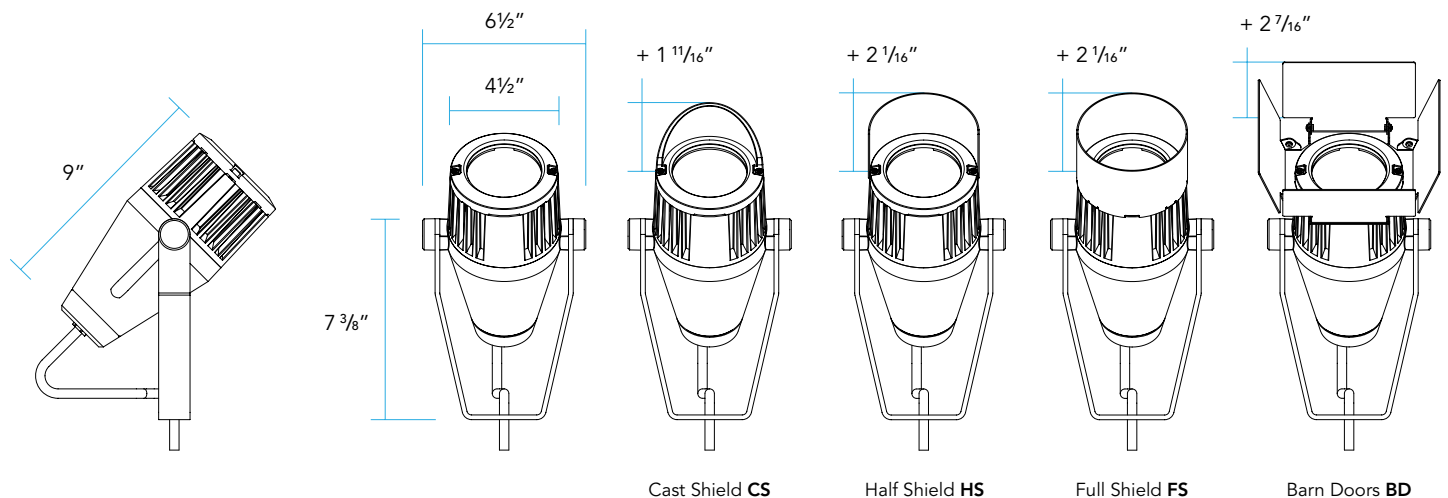

LED:

Discreet performance LEDs binned to three MacAdam ellipses. 1100 – 2400 Lumens delivered. 14 – 26 Watts.

COLOR TEMPERATURE:

2700K, 3000K, 3500K, 4000K or 5000K CCT White.

COLOR RENDERING:

80 CRI minimum

ACCESSORIES:

Barn Doors **BD**, Full Shield **FS**, Half Shield **HS** and Cast Shield **CS** available.

WIRING:

- 18/3 SEOWW outdoor rated waterproof cable [for Non-dimmable and Phase Cut (TRIAC/ELV-120VAC only) options]
- 18/5 SJTOW outdoor rated waterproof cable [for 0-10V dimming option]

Cable exits fixture housing through a liquid tight cable fitting.

MOUNTING:

Yoke provided with ½ NPSM stainless Cord Seal Mount to secure the yoke strap directly into a ½-14 threaded opening. See the Vista website for additional Mounts and Accessories.

CERTIFICATIONS | STANDARDS | COMPLIANCE:

- UL Certified for wet locations (USA & Canada) | (UL)
- Ingress Protection Rating: **IP66**
- Buy American Act (**BAA**)
- Build America, Buy America Act (**BABA**)

DRIVER:

Multi-Volt **MV** 120V-277V equipped with tri-modal dimming capabilities. Start up/Operating Temperature: -10°C to +50°C. Non-dimmable, 0-10V and Phase Cut (TRIAC/ELV-120VAC only) options available.

LIGHT DISTRIBUTION:

Very Narrow Spot **VNS** (17°) | NEMA 3x3
Narrow Spot **NS** (18°) | NEMA 3x3
Medium Flood **MF** (30°) | NEMA 4x4
Wide Flood **WF** (50°) | NEMA 5x5

DIMENSIONS