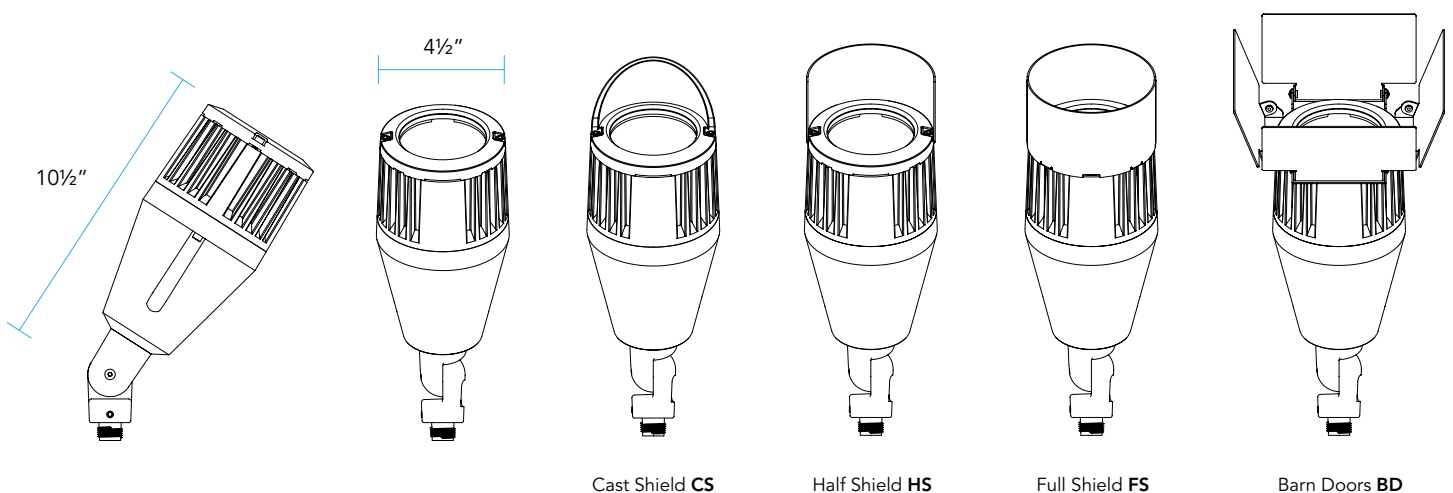

LENS:

4.0mm thick tempered and beveled clear glass.

LED:

Discreet performance LEDs binned to three MacAdam ellipses. 14 – 26 Watts.

COLOR TEMPERATURE:

2700K, 3000K, 3500K, 4000K or 5000K CCT White.

COLOR RENDERING:

80 CRI minimum

DRIVER:

Multi-Volt **MV** 120V-277V equipped with tri-modal dimming capabilities. Start up/Operating Temperature: -10°C to +50°C. Non-dimmable, 0-10V and Phase Cut (TRIAC/ELV-120VAC only) options available.

REFLECTOR:

Precision molded metalized optics combined with glare controlling filters. Very Narrow Spot optic incorporates an additional internal source shield to eliminate unwanted glare outside the beam pattern.

ACCESSORIES:

Barn Doors **BD**, Full Shield **FS**, Half Shield **HS** and Cast Shield **CS** available.

WIRING:

Prewired with 150° C-rated wire.

MOUNTING:

Infinity Knuckle – Die-cast, copper-free aluminum, stainless steel stem with 1/2" NPT thread. A fully sealed spherical grommet allows for precise aiming and retention.

CERTIFICATION:

cULus wet location listed.
Ingress Protection Rating: IP66

LIGHT DISTRIBUTION:

Very Narrow Spot **VNS** (17°) | NEMA 3x3
Narrow Spot **NS** (18°) | NEMA 3x3
Medium Flood **MF** (30°) | NEMA 4x4
Wide Flood **WF** (50°) | NEMA 5x5

DIMENSIONS