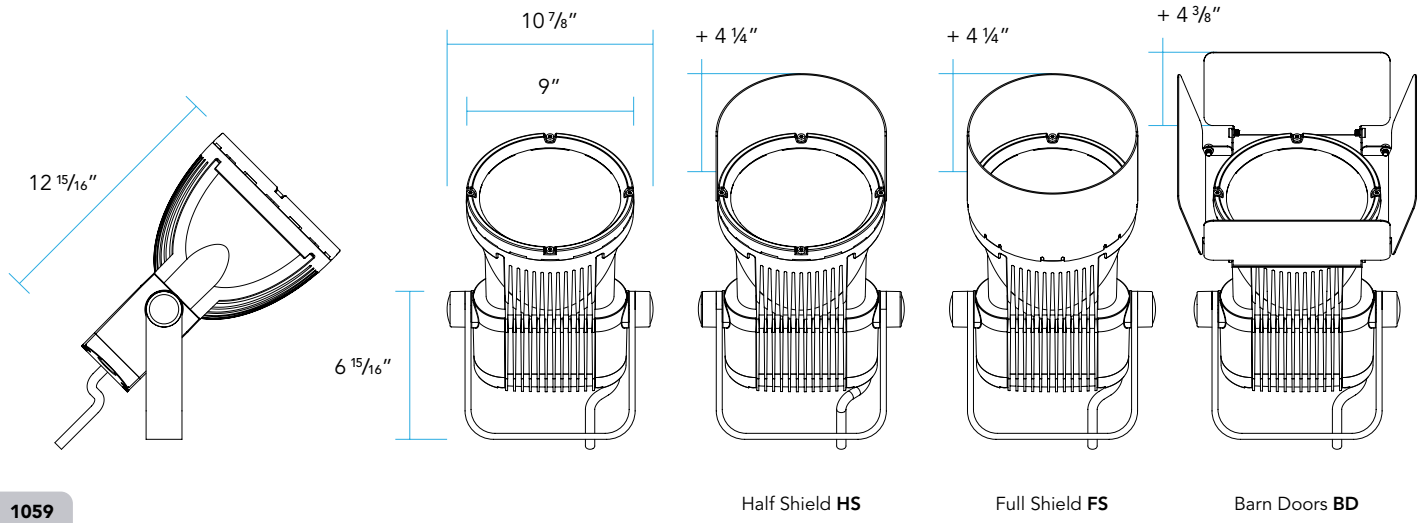

STM-S SPECIFICATIONS

DESCRIPTION:

Stanchion Mount is designed for in-grade, wall-mount, and a variety of lighting applications. It can be ordered in 8", 12", 18" and 24" standard lengths. Custom lengths are available.

MOUNTING:

Mounted over J-Bolt Anchor Assembly (recessed in concrete).

DIMENSIONS

DELIVERED LUMENS

LUMEN PACKAGE	VNS	NS	MF	WF
B	60 Watts 2460 Lumens			
C	74 Watts 2793 Lumens			
D		48 Watts 3559 Lumens	48 Watts 3407 Lumens	48 Watts 3199 Lumens
E		50 Watts 3874 Lumens	50 Watts 3744 Lumens	49 Watts 3476 Lumens
F		60 Watts 4281 Lumens	60 Watts 4151 Lumens	59 Watts 3933 Lumens
G		74 Watts 5181 Lumens	74 Watts 4972 Lumens	74 Watts 4566 Lumens
H	96 Watts 5887 Lumens	96 Watts 9333 Lumens	96 Watts 9550 Lumens	95 Watts 9340 Lumens
I	112 Watts 6416 Lumens	113 Watts 10,360 Lumens	113 Watts 10,708 Lumens	112 Watts 10,301 Lumens