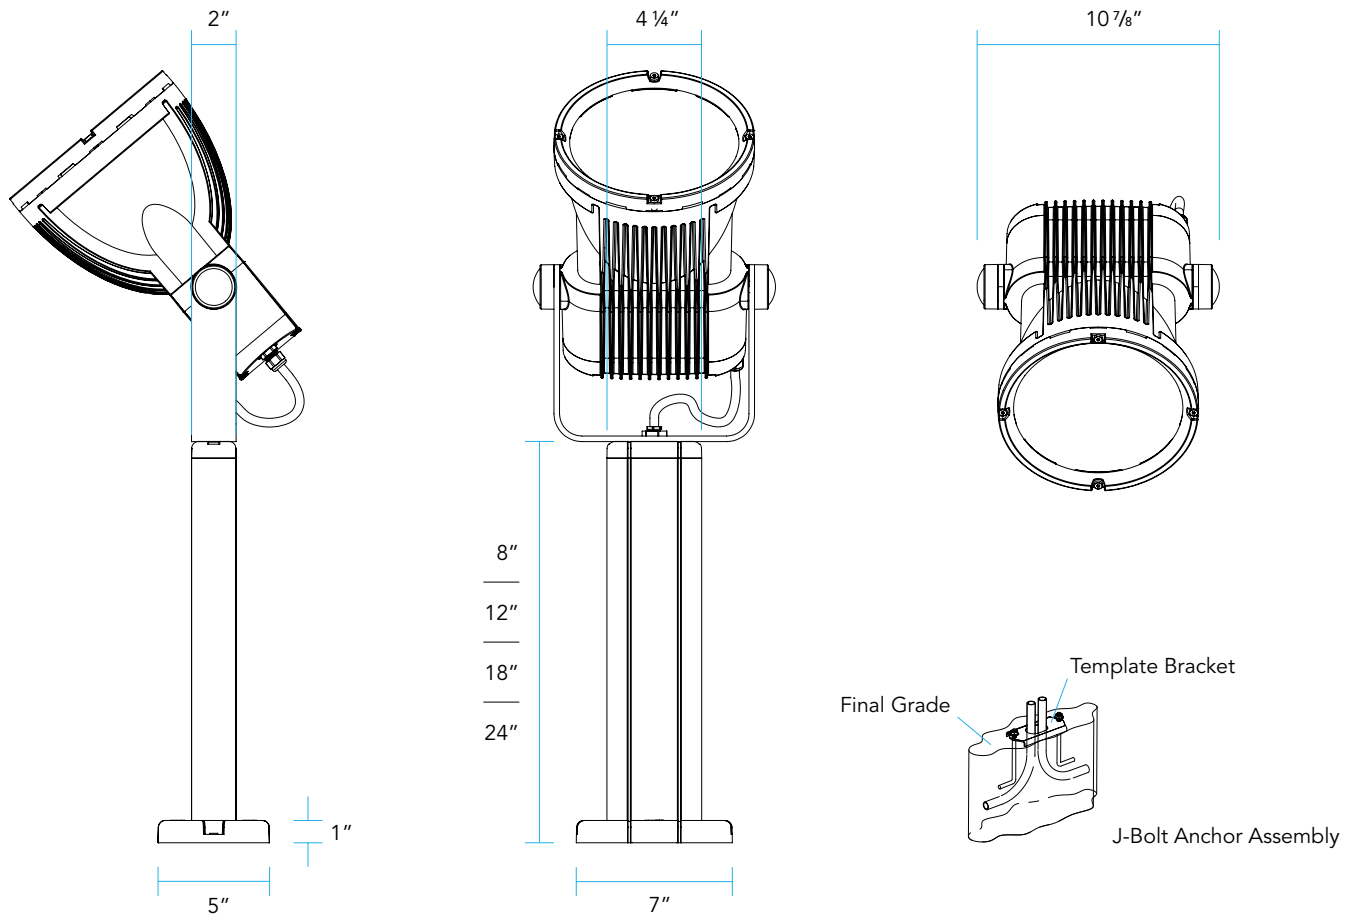

STM-S SPECIFICATIONS

DESCRIPTION:

Stanchion Mount is designed for in-grade, wall-mount, and a variety of lighting applications. It can be ordered in 8", 12", 18" and 24" standard lengths. Custom lengths are available.

MOUNTING:

Mounted over J-Bolt Anchor Assembly (recessed in concrete).

DIMENSIONS

DELIVERED LUMENS

LUMEN PACKAGE	VNS	NS	MF	WF
B	60 Watts 2460 Lumens			
C	74 Watts 2793 Lumens			
D		48 Watts 3559 Lumens	48 Watts 3407 Lumens	48 Watts 3199 Lumens
E		50 Watts 3874 Lumens	50 Watts 3744 Lumens	49 Watts 3476 Lumens
F		60 Watts 4281 Lumens	60 Watts 4151 Lumens	59 Watts 3933 Lumens
G		74 Watts 5181 Lumens	74 Watts 4972 Lumens	74 Watts 4566 Lumens
H	96 Watts 5887 Lumens	96 Watts 9333 Lumens	96 Watts 9550 Lumens	95 Watts 9340 Lumens
I	112 Watts 6416 Lumens	113 Watts 10,360 Lumens	113 Watts 10,708 Lumens	112 Watts 10,301 Lumens