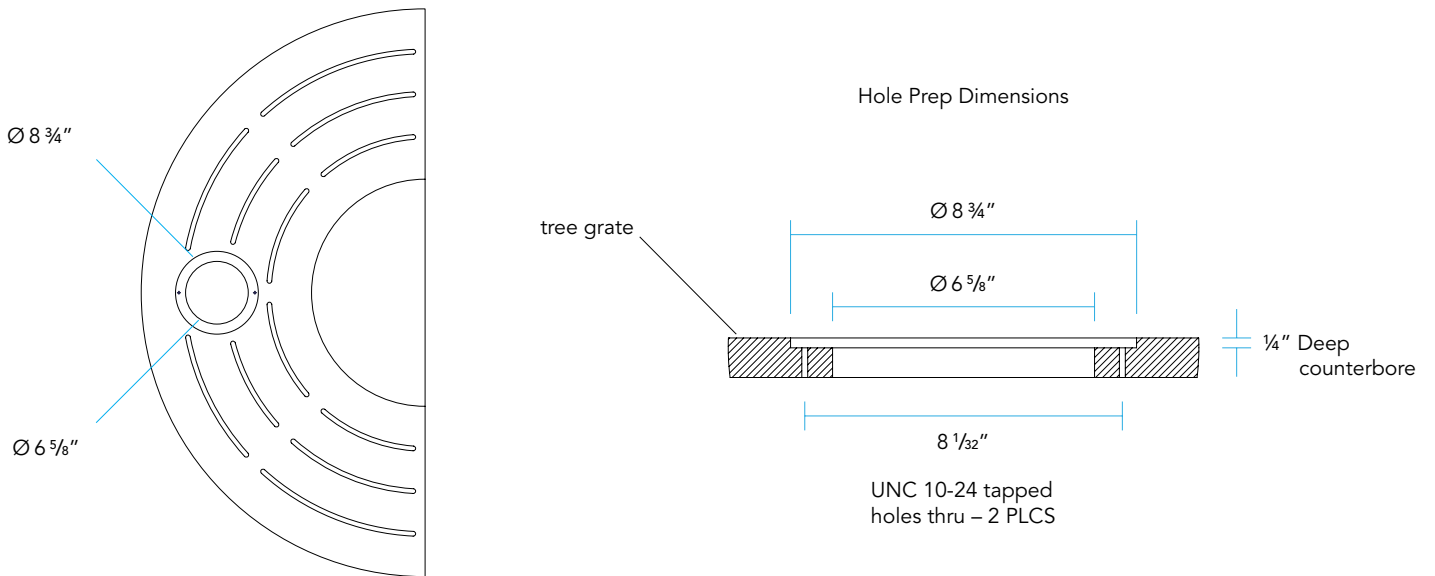

OPTICS/AIMING:

Specular or semi-specular optics designed for maximum performance and uniformity. Fixture aiming achieved via a series of tilt optic lenses and patented magnetic aiming system. Additional tilt optic lenses available. Very Narrow Spot optic incorporates an additional internal source shield to eliminate unwanted glare outside the beam pattern.

DIMENSIONS

TREE GRATE HOLE DIMENSIONS

DELIVERED LUMENS

BEAM SPREAD	A	B	C
Very Narrow Spot VNS	25.5 Watts 1141 Lumens		
Narrow Spot NS	14.3 Watts 981 Lumens	20.6 Watts 1407 Lumens	25.4 Watts 1738 Lumens
Medium Flood MF	14.5 Watts 997 Lumens	20.8 Watts 1431 Lumens	25.7 Watts 1766 Lumens
Wide Flood WF	14.5 Watts 917 Lumens	20.8 Watts 1317 Lumens	25.7 Watts 1625 Lumens
Wall Wash WW	14.2 Watts 1014 Lumens	20.6 Watts 1467 Lumens	25.4 Watts 1811 Lumens