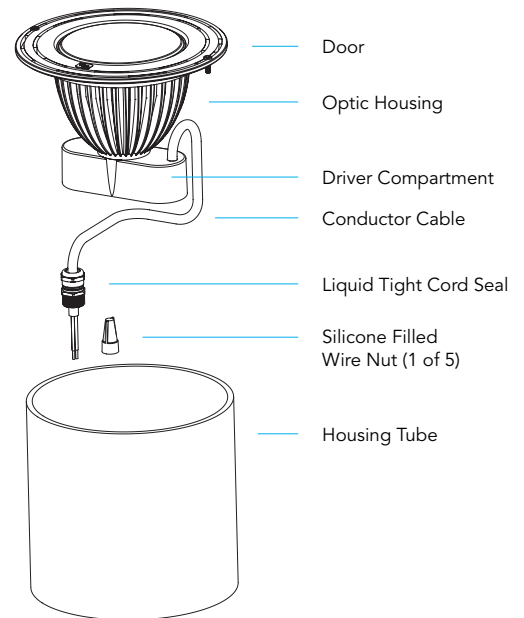

ACCESSORIES:

Tilt Optic 5° **TO5**, Tilt Optic 10° **TO10**, Tilt Optic 15° **TO15**, Tilt Optic 25° **TO25**, Diffuse Filter **DF**, Linear Spread Filter **LSF**, Half Glare Shield **HS** available. Dichroic Lenses: Yellow **YL**, Red **RL**, Blue **BL** and Green **GL** also available.

LED:

Performance COB LEDs in various color temperatures | 15 – 26 Watts
900 – 2000 Delivered Lumens

COLOR TEMPERATURE:

2700K, 3000K, 3500K, 4000K or 5000K CCT White.

COLOR RENDERING:

80 CRI minimum

LIGHT DISTRIBUTION:

Very Narrow Spot **VNS** NEMA 2x2
Narrow Spot **NS** NEMA 2x2
Medium Flood **MF** NEMA 3x3
Wide Flood **WF** NEMA 4x4
Wall Wash **WW** NEMA 5x5 (1185TG-MF-A-CX-LSF-TO15)

WIRING:

- 9' 18/3 SEOWW outdoor rated waterproof cable [for Non-dimmable and Phase Cut (TRIAC/ELV-120VAC only) options]
- 9' 18/5 SJTOW outdoor rated waterproof cable [for 0-10V dimming option]

Cable includes a liquid tight cord seal and 5 silicone filled wire nuts.

JUNCTION BOX (Sold Separately):

- **JB-200** In-Ground Junction Box – two ½" NPT bottom hubs + one ½" NPT hub on cover
- **JB-300** In-Ground Junction Box – two ¾" NPT bottom hubs + one ¾" NPT hub on cover

CERTIFICATIONS | STANDARDS | COMPLIANCE:

- Edison Testing Laboratories Certified for wet locations (**ETL**)
- Ingress Protection Rating: **IP68**
- Buy American Act (**BAA**)
- Build America, Buy America Act (**BABA**)

OPTICS/AIMING:

Specular or semi-specular optics designed for maximum performance and uniformity. Fixture aiming achieved via a series of tilt optic lenses and patented magnetic aiming system. Additional tilt optic lenses available. Very Narrow Spot optic incorporates an additional internal source shield to eliminate unwanted glare outside the beam pattern.

DRIVER:

Multi-Volt **MV** 120V-277V equipped with tri-modal dimming capabilities. Start up/Operating Temperature: -10°C to +50°C. Non-dimmable, 0-10V and Phase Cut (TRIAC/ELV-120VAC only) options available.