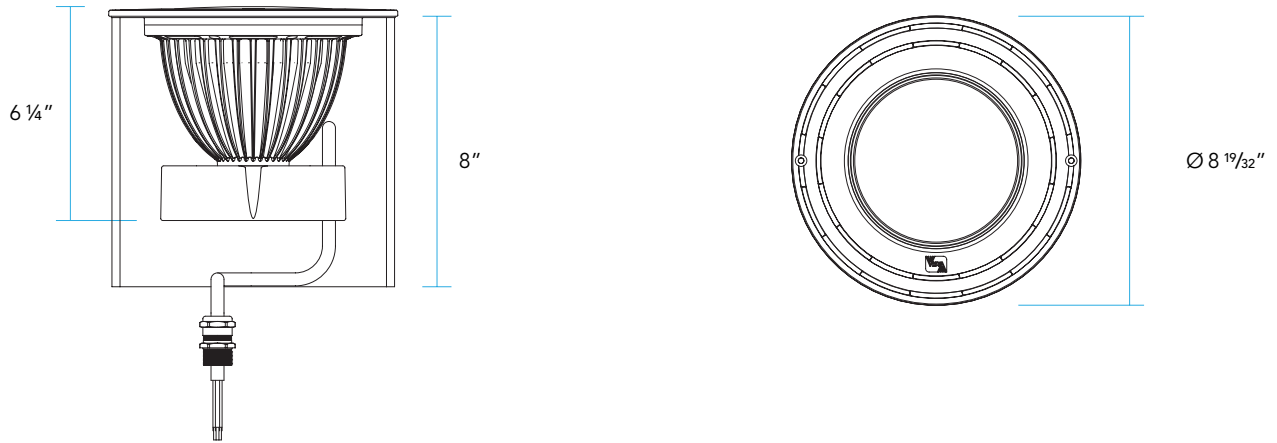

OPTICS/AIMING:

Specular or semi-specular optics designed for maximum performance and uniformity. Fixture aiming achieved via a series of tilt optic lenses and patented magnetic aiming system. Additional tilt optic lenses available. Very Narrow Spot optic incorporates an additional internal source shield to eliminate unwanted glare outside the beam pattern.

DIMENSIONS

TREE GRATE HOLE DIMENSIONS

DELIVERED LUMENS

BEAM SPREAD	A	B	C
Very Narrow Spot VNS	25.5 Watts 1141 Lumens		
Narrow Spot NS	14.3 Watts 981 Lumens	20.6 Watts 1407 Lumens	25.4 Watts 1738 Lumens
Medium Flood MF	14.5 Watts 997 Lumens	20.8 Watts 1431 Lumens	25.7 Watts 1766 Lumens
Wide Flood WF	14.5 Watts 917 Lumens	20.8 Watts 1317 Lumens	25.7 Watts 1625 Lumens
Wall Wash WW	14.2 Watts 1014 Lumens	20.6 Watts 1467 Lumens	25.4 Watts 1811 Lumens