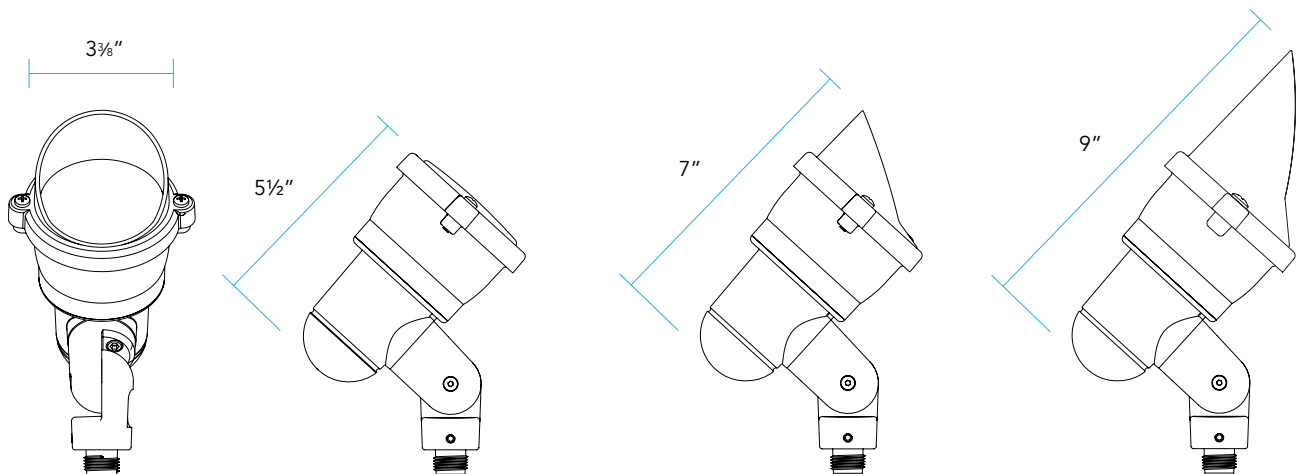

SHROUD:

Injection-molded, glass-reinforced Ryton™ R4 composite fitted to the housing with a molded gasket.

FINISH:

Powder coat finish available in Black, Architectural Bronze, Dark Bronze, Granite, White, Architectural Brick, Light Bronze, Special Bronze, Glossy Gray, Rust, Hunter Green, Weathered Bronze, Weathered Iron, Graphite Metallic, Verde, Pewter, Mocha and Olde Finish. Custom Powder coat finishes available on request.

LENS:

Clear, tempered, shock & heat resistant, soda-lime glass lens - crowned (convex) to promote water runoff. Optical effect lenses are available.

WIRING:

Prewired with 150° C-rated wire.

MOUNTING:

Infinity Knuckle – Die-cast, copper-free aluminum, stainless steel stem with ½" NPT thread. A fully sealed spherical grommet allows for precise aiming and retention.

FASTENERS/INSERTS:

All fasteners are stainless steel.

CERTIFICATIONS | STANDARDS | COMPLIANCE:

- UL Certified for wet locations (USA & Canada) | (UL 1598)
  The maximum wattages allowed by Underwriters Laboratories (UL) for the U.S. & Canadian markets may vary. Maximum wattages specified are the U.S. standard. Please contact Vista for any questions about the maximum wattages allowed by UL Canadian standards.
- Ingress Protection Rating: **IP65**
- Buy American Act (**BAA**)
- Build America, Buy America Act (**BABA**)

DIMENSIONS

No Shroud **N**

Medium Shroud **M**

Long Shroud **L**