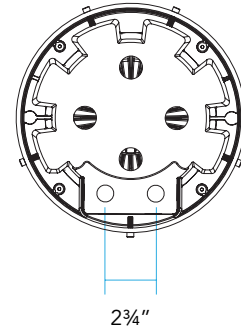

### LIGHT DISTRIBUTION:

Very Narrow Spot **VNS** NEMA 2x2  
Narrow Spot **NS** NEMA 2x2  
Medium Flood **MF** NEMA 5x4  
Wide Flood **WF** NEMA 6x6  
Wall Wash **WW** NEMA 5x5 (1188SE-MF-A-CX-LSF-TO15)

**DIMENSIONS**

Side

Bottom

**DELIVERED LUMENS**

BEAM SPREAD	A	B	C
Very Narrow Spot VNS	34.9 Watts 1699 Lumens		
Narrow Spot NS	28.3 Watts 2180 Lumens	32.3 Watts 2488 Lumens	36.3 Watts 2796 Lumens
Medium Flood MF	27.6 Watts 2120 Lumens	31.5 Watts 2418 Lumens	35.4 Watts 2718 Lumens
Wide Flood WF	29.2 Watts 2532 Lumens	33.3 Watts 2891 Lumens	37.4 Watts 3248 Lumens
Wall Wash WW	28.1 Watts 1730 Lumens	32.0 Watts 1977 Lumens	36.0 Watts 2225 Lumens