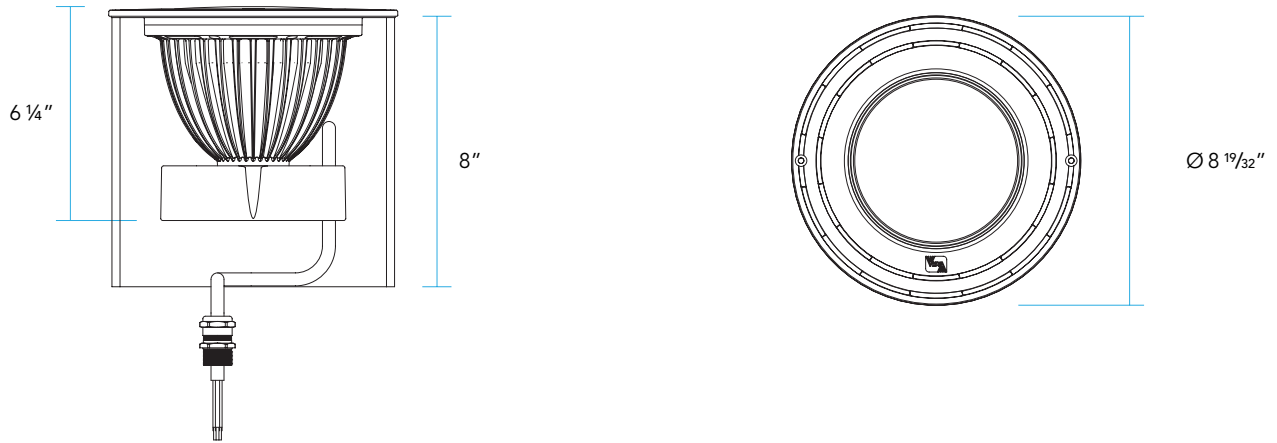

CERTIFICATION:

cETLus wet location listed.
Ingress Protection Rating: IP68

OPTICS/AIMING:

Specular or semi-specular optics designed for maximum performance and uniformity. Fixture aiming achieved via a series of tilt optic lenses and patented magnetic aiming system. Additional tilt optic lenses available. Very Narrow Spot optic incorporates an additional internal source shield to eliminate unwanted glare outside the beam pattern.

DIMENSIONS

TREE GRATE HOLE DIMENSIONS

DELIVERED LUMENS

BEAM SPREAD	A	B	C
Very Narrow Spot VNS	25.5 Watts 1141 Lumens		
Narrow Spot NS	14.3 Watts 981 Lumens	20.6 Watts 1407 Lumens	25.4 Watts 1738 Lumens
Medium Flood MF	14.5 Watts 997 Lumens	20.8 Watts 1431 Lumens	25.7 Watts 1766 Lumens
Wide Flood WF	14.5 Watts 917 Lumens	20.8 Watts 1317 Lumens	25.7 Watts 1625 Lumens
Wall Wash WW	14.2 Watts 1014 Lumens	20.6 Watts 1467 Lumens	25.4 Watts 1811 Lumens