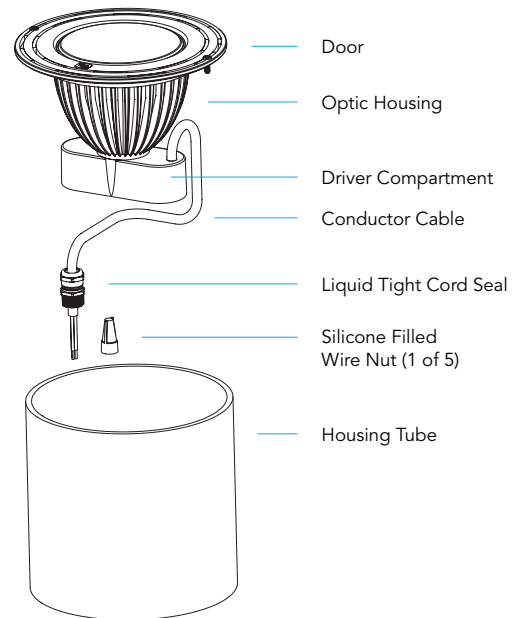

LENS:

¼" thick tempered pressed clear glass.

REFLECTOR:

Specular or semi-specular spun aluminum optics, anodized for maximum performance. Very Narrow Spot optic incorporates an additional internal source shield to eliminate unwanted glare outside the beam pattern.

ACCESSORIES:

Tilt Optic 5° **TO5**, Tilt Optic 10° **TO10**, Tilt Optic 15° **TO15**, Tilt Optic 25° **TO25**, Diffuse Filter **DF**, Linear Spread Filter **LSF**, Half Glare Shield **HS** available. Dichroic Lenses: Yellow **YL**, Red **RL**, Blue **BL** and Green **GL** also available.

LED:

Performance COB LEDs in various color temperatures | 15 – 26 Watts
900 – 2000 Delivered Lumens

COLOR TEMPERATURE:

2700K, 3000K, 3500K, 4000K or 5000K CCT White.

COLOR RENDERING:

80 CRI minimum

LIGHT DISTRIBUTION:

Very Narrow Spot **VNS** NEMA 2x2
Narrow Spot **NS** NEMA 2x2
Medium Flood **MF** NEMA 3x3
Wide Flood **WF** NEMA 4x4
Wall Wash **WW** NEMA 5x5 (1185TG-MF-A-CX-LSF-TO15)

WIRING:

- 9' 18/3 SEOWW outdoor rated waterproof cable [for Non-dimmable and Phase Cut (TRIAC/ELV-120VAC only) options]
- 9' 18/5 SJTOW outdoor rated waterproof cable [for 0-10V dimming option]

Cable includes a liquid tight cord seal and 5 silicone filled wire nuts.

JUNCTION BOX (Sold Separately):

- **JB-200** In-Ground Junction Box – two ½" NPT bottom hubs + one ½" NPT hub on cover
- **JB-300** In-Ground Junction Box – two ¾" NPT bottom hubs + one ¾" NPT hub on cover

CERTIFICATION:

cETLus wet location listed.
Ingress Protection Rating: IP68

OPTICS/AIMING:

Specular or semi-specular optics designed for maximum performance and uniformity. Fixture aiming achieved via a series of tilt optic lenses and patented magnetic aiming system. Additional tilt optic lenses available. Very Narrow Spot optic incorporates an additional internal source shield to eliminate unwanted glare outside the beam pattern.

DRIVER:

Multi-Volt **MV** 120V-277V equipped with tri-modal dimming capabilities. Start up/Operating Temperature: -10°C to +50°C. Non-dimmable, 0-10V and Phase Cut (TRIAC/ELV-120VAC only) options available.