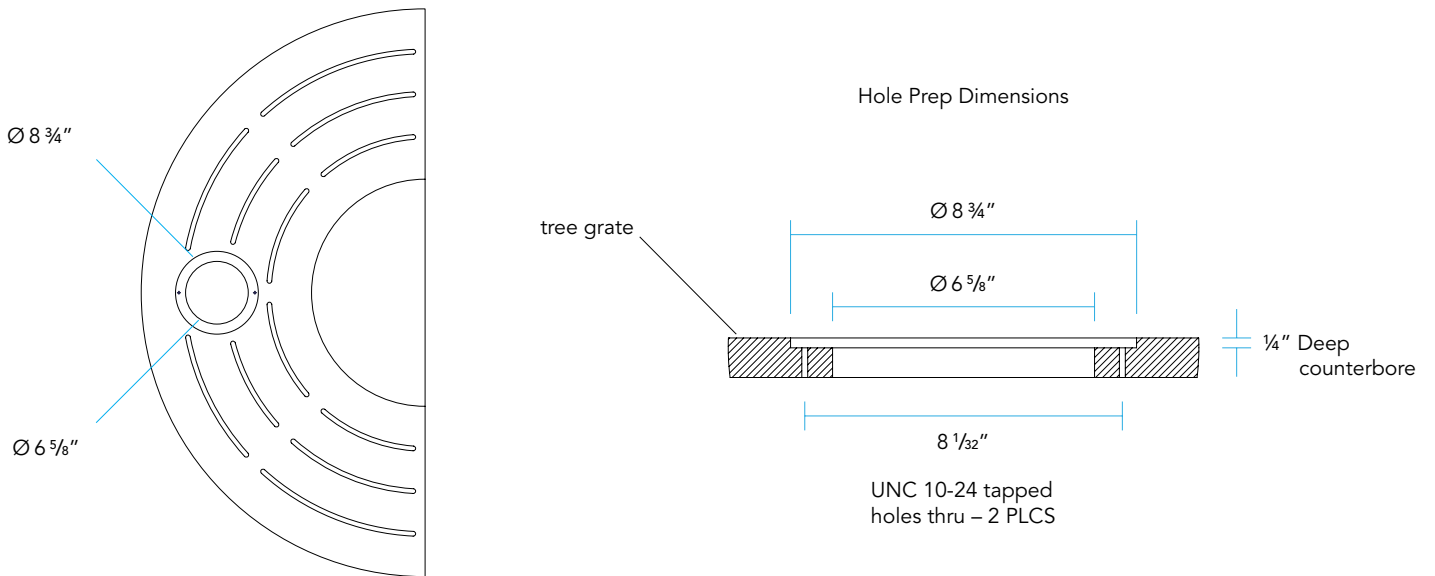

CERTIFICATION:

cETLus wet location listed.
Ingress Protection Rating: IP68

OPTICS/AIMING:

Specular or semi-specular optics designed for maximum performance and uniformity. Fixture aiming achieved via a series of tilt optic lenses and patented magnetic aiming system. Additional tilt optic lenses available. Very Narrow Spot optic incorporates an additional internal source shield to eliminate unwanted glare outside the beam pattern.

DIMENSIONS

TREE GRATE HOLE DIMENSIONS

DELIVERED LUMENS

BEAM SPREAD	A	B	C
Very Narrow Spot VNS	25.5 Watts 1141 Lumens		
Narrow Spot NS	14.3 Watts 981 Lumens	20.6 Watts 1407 Lumens	25.4 Watts 1738 Lumens
Medium Flood MF	14.5 Watts 997 Lumens	20.8 Watts 1431 Lumens	25.7 Watts 1766 Lumens
Wide Flood WF	14.5 Watts 917 Lumens	20.8 Watts 1317 Lumens	25.7 Watts 1625 Lumens
Wall Wash WW	14.2 Watts 1014 Lumens	20.6 Watts 1467 Lumens	25.4 Watts 1811 Lumens