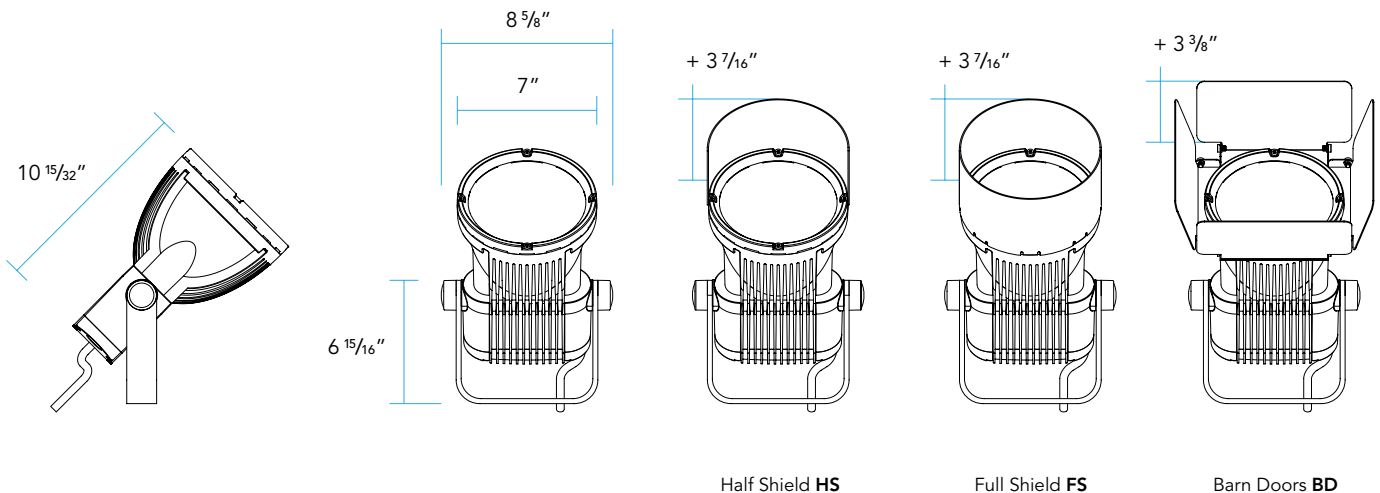

LED:

Performance COB LEDs powered from 450mA-1400mA.
1613 – 5778 Lumens delivered.
20 – 57 Watts.

COLOR TEMPERATURE:

2700K, 3000K, 3500K, 4000K or 5000K CCT White.

COLOR RENDERING:

80 CRI minimum

ACCESSORIES:

Barn Doors, Full Shield, Half Shield, Diffuse Filter and Linear Spread Filter available.

WIRING:

- 18/3 SEOWW outdoor rated waterproof cable [for Non-dimmable and Phase Cut (TRIAC/ELV-120VAC only) options]
- 18/5 SJTOW outdoor rated waterproof cable [for 0-10V dimming option]

Cable exits fixture housing through a liquid tight cable fitting.

MOUNTING:

Yoke provided with 1/2 NPSM stainless Cord Seal Mount to secure the yoke strap directly into a 1/2-14 NPT threaded opening. See the Vista website for additional Mounts and Accessories.

CERTIFICATION:

cULus wet location listed.
Ingress Protection Rating: IP66

OPTICS/AIMING:

NEMA defined floodlight optics.
Housing aiming achieved via an aluminum yoke strap.

DRIVER:

Multi-Volt **MV** 120V-277V equipped with tri-modal dimming capabilities.
Start up/Operating Temperature: -10°C to +50°C.
Non-dimmable, 0-10V and Phase Cut (TRIAC/ELV-120VAC only) options available.

LIGHT DISTRIBUTION:

Very Narrow Spot **VNS** (NEMA 2H x 2V), Narrow Spot **NS** (NEMA 2H x 2V), Medium Flood **MF** (NEMA 5H x 5V), Wide Flood **WF** (NEMA 6H x 6V)

DIMENSIONS