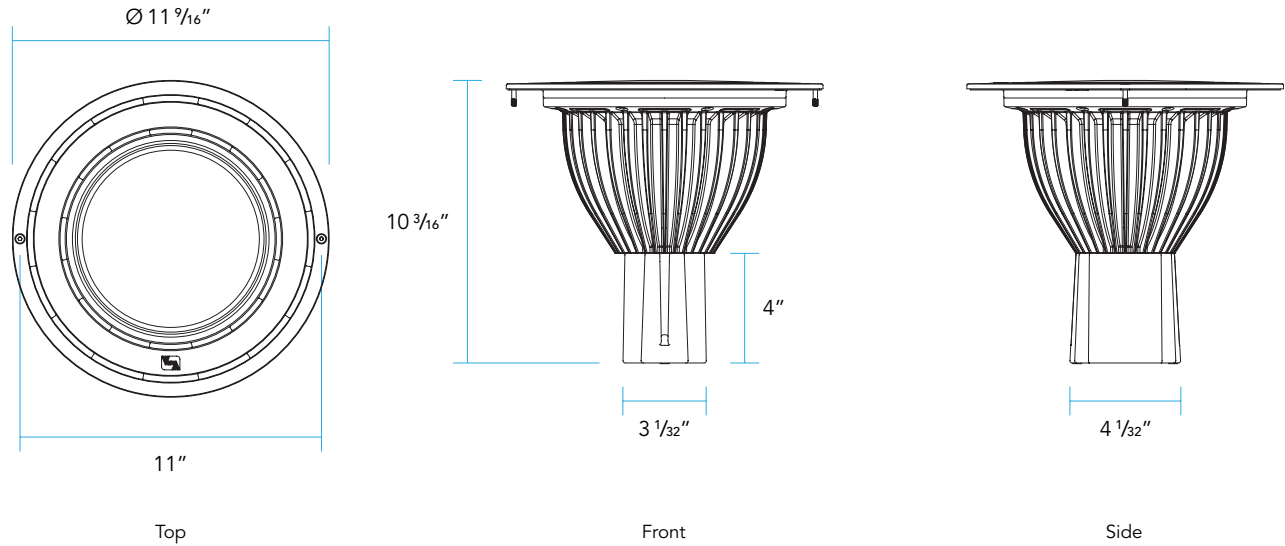

LIGHT DISTRIBUTION:

Very Narrow Spot **VNS** NEMA 2x2
Narrow Spot **NS** NEMA 2x2
Medium Flood **MF** NEMA 5x4
Wide Flood **WF** NEMA 6x6
Wall Wash **WW** NEMA 5x5 (RK97-MF-A-CX-LSF-TO15)

DIMENSIONS

DELIVERED LUMENS