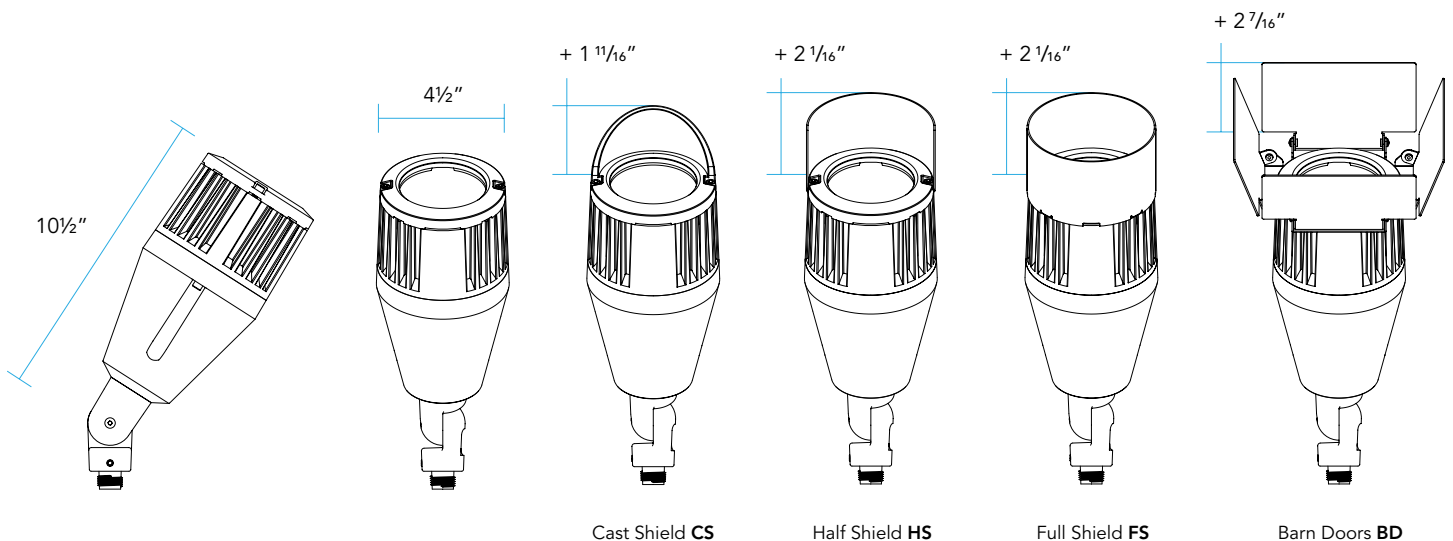

LENS:

4.0mm thick tempered and beveled clear glass.

REFLECTOR:

Precision molded metalized optics combined with glare controlling filters. Very Narrow Spot optic incorporates an additional internal source shield to eliminate unwanted glare outside the beam pattern.

LED:

Discreet performance LEDs binned to three MacAdam ellipses. 14 – 26 Watts.

COLOR TEMPERATURE:

2700K, 3000K, 3500K, 4000K or 5000K CCT White.

COLOR RENDERING:

80 CRI minimum

ACCESSORIES:

Barn Doors **BD**, Full Shield **FS**, Half Shield **HS** and Cast Shield **CS** available.

WIRING:

Prewired with 150° C-rated wire.

MOUNTING:

Infinity Knuckle – Die-cast, copper-free aluminum, stainless steel stem with 1/2" NPT thread. A fully sealed spherical grommet allows for precise aiming and retention.

CERTIFICATIONS | STANDARDS | COMPLIANCE:

- UL Certified for wet locations (USA & Canada) | (UL)
- Ingress Protection Rating: **IP66**
- Buy American Act (**BAA**)
- Build America, Buy America Act (**BABA**)

DRIVER:

Multi-Volt **MV** 120V-277V equipped with tri-modal dimming capabilities. Start up/Operating Temperature: -10°C to +50°C. Non-dimmable, 0-10V and Phase Cut (TRIAC/ELV-120VAC only) options available.

LIGHT DISTRIBUTION:

Very Narrow Spot **VNS** (17°) | NEMA 3x3
Narrow Spot **NS** (18°) | NEMA 3x3
Medium Flood **MF** (30°) | NEMA 4x4
Wide Flood **WF** (50°) | NEMA 5x5

DIMENSIONS