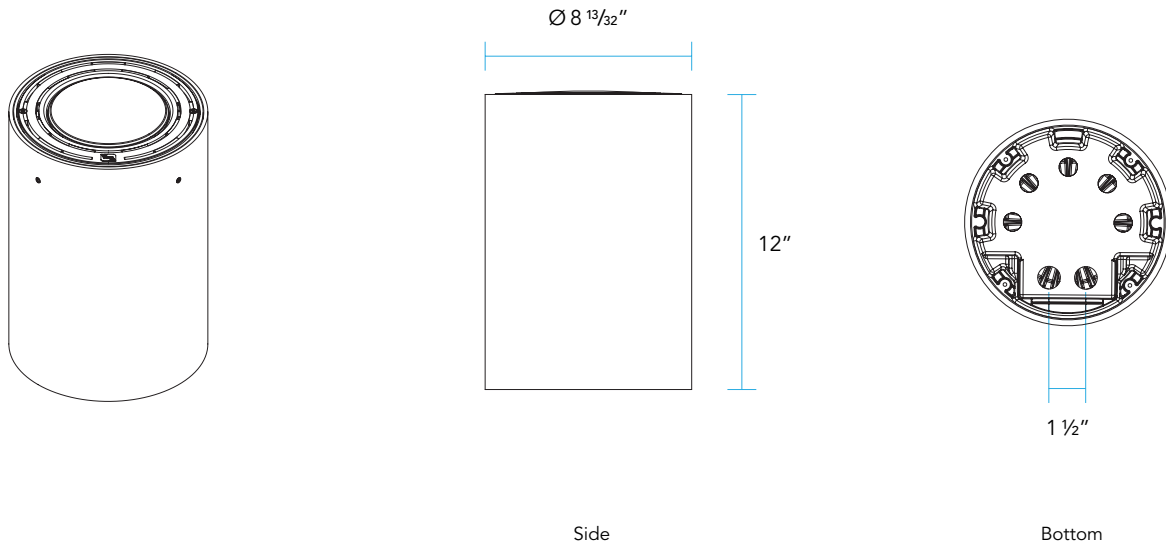

LIGHT DISTRIBUTION:

Very Narrow Spot **VNS** NEMA 2x2
Narrow Spot **NS** NEMA 2x2
Medium Flood **MF** NEMA 3x3
Wide Flood **WF** NEMA 4x4
Wall Wash **WW** NEMA 5x5 (1185SE-MF-A-CX-LSF-TO15)

DIMENSIONS

DELIVERED LUMENS