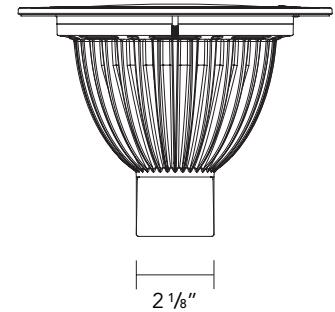

LIGHT DISTRIBUTION:

Very Narrow Spot **VNS** NEMA 2x2
Narrow Spot **NS** NEMA 2x2
Medium Flood **MF** NEMA 4x4
Wide Flood **WF** NEMA 6x6x6

DIMENSIONS

Top

Front

Side

DELIVERED LUMENS

BEAM SPREAD	A	B	C
Very Narrow Spot VNS	25.5 Watts 1141 Lumens		
Narrow Spot NS	14.3 Watts 981 Lumens	20.6 Watts 1407 Lumens	25.4 Watts 1738 Lumens
Medium Flood MF	14.5 Watts 997 Lumens	20.8 Watts 1431 Lumens	25.7 Watts 1766 Lumens
Wide Flood WF	14.5 Watts 917 Lumens	20.8 Watts 1317 Lumens	25.7 Watts 1625 Lumens