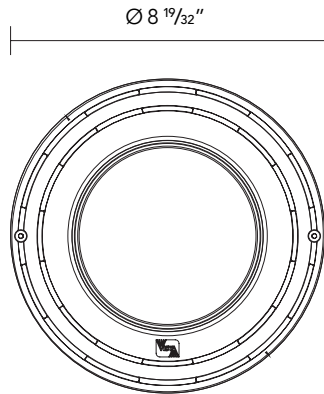

LIGHT DISTRIBUTION:

Very Narrow Spot **VNS** NEMA 2x2
Narrow Spot **NS** NEMA 2x2
Medium Flood **MF** NEMA 4x4
Wide Flood **WF** NEMA 6x6x6

DIMENSIONS

Top

Front

Side

DELIVERED LUMENS

BEAM SPREAD	A	B	C
Very Narrow Spot VNS	25.5 Watts 1141 Lumens		
Narrow Spot NS	14.3 Watts 981 Lumens	20.6 Watts 1407 Lumens	25.4 Watts 1738 Lumens
Medium Flood MF	14.5 Watts 997 Lumens	20.8 Watts 1431 Lumens	25.7 Watts 1766 Lumens
Wide Flood WF	14.5 Watts 917 Lumens	20.8 Watts 1317 Lumens	25.7 Watts 1625 Lumens