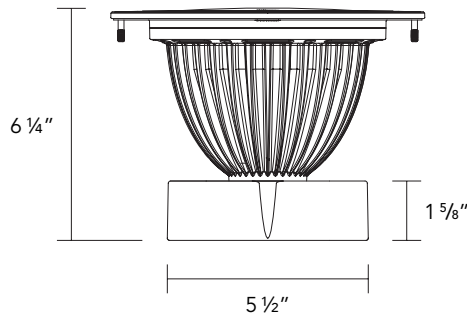

LIGHT DISTRIBUTION:

Very Narrow Spot **VNS** NEMA 2x2
Narrow Spot **NS** NEMA 2x2
Medium Flood **MF** NEMA 4x4
Wide Flood **WF** NEMA 6x6x6

DIMENSIONS

Top

Front

Side

DELIVERED LUMENS

BEAM SPREAD	A	B	C
Very Narrow Spot VNS	25.5 Watts 1141 Lumens		
Narrow Spot NS	14.3 Watts 981 Lumens	20.6 Watts 1407 Lumens	25.4 Watts 1738 Lumens
Medium Flood MF	14.5 Watts 997 Lumens	20.8 Watts 1431 Lumens	25.7 Watts 1766 Lumens
Wide Flood WF	14.5 Watts 917 Lumens	20.8 Watts 1317 Lumens	25.7 Watts 1625 Lumens