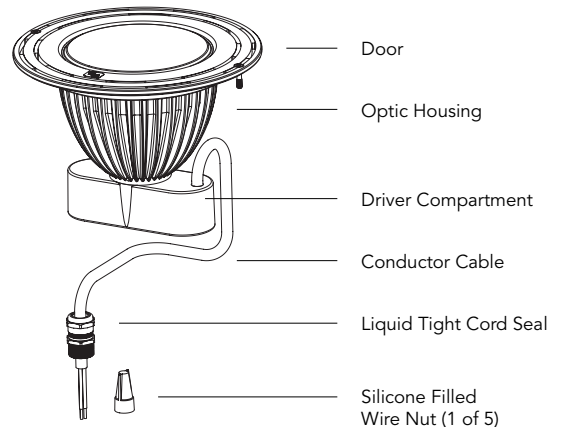

DOOR FINISH:

Powder coat finish available in Black, Architectural Bronze, Dark Bronze, Granite, White, Architectural Brick, Light Bronze, Special Bronze, Glossy Gray, Rust, Hunter Green, Weathered Bronze, Weathered Iron, Graphite Metallic, Verde, Pewter, Mocha and Olde Finish. Custom Powder coat finishes available on request.

LENS:

¼" thick tempered pressed clear glass. Optional anti-slip clear lens.

REFLECTOR:

Specular or semi-specular spun aluminum optics, anodized for maximum performance. Very Narrow Spot optic incorporates an additional internal source shield to eliminate unwanted glare outside the beam pattern.

ACCESSORIES:

Tilt Optic 5° **TO5**, Tilt Optic 10° **TO10**, Tilt Optic 15° **TO15**, Tilt Optic 25° **TO25**, Diffuse Filter **DF**, Linear Spread Filter **LSF**, Rebar Bracket Kit **RBK**, Stainless Trim Ring **STR**, Half Glare Shield **HS** available.

Dichroic Lenses: Yellow **YL**, Red **RL**, Blue **BL** and Green **GL** also available.

WIRING:

- 18/3 SEOWW outdoor rated waterproof cable [for Non-dimmable and Phase Cut (TRIAC/ELV-120VAC only) options]
- 18/5 SJTOW outdoor rated waterproof cable [for 0-10V dimming option]

CERTIFICATION:

cETLus wet location listed.
Ingress Protection Rating: IP68

LED:

Performance COB LEDs in various color temperatures.
15 – 26 Watts.
900 – 2000 Delivered Lumens

COLOR TEMPERATURE:

2700K, 3000K, 3500K, 4000K or 5000K CCT White.

COLOR RENDERING:

80 CRI minimum

OPTICS/AIMING:

Specular or semi-specular optics designed for maximum performance and uniformity. Fixture aiming achieved via a series of tilt optic lenses and patented magnetic aiming system. Additional tilt optic lenses available. Very Narrow Spot optic incorporates an additional internal source shield to eliminate unwanted glare outside the beam pattern.

DRIVER:

Multi-Volt **MV** 120V-277V equipped with tri-modal dimming capabilities. Start up/Operating Temperature: -10°C to +50°C. Non-dimmable, 0-10V and Phase Cut (TRIAC/ELV-120VAC only) options available.

LIGHT DISTRIBUTION:

Very Narrow Spot **VNS** NEMA 2x2
Narrow Spot **NS** NEMA 2x2
Medium Flood **MF** NEMA 4x4
Wide Flood **WF** NEMA 6x6x6