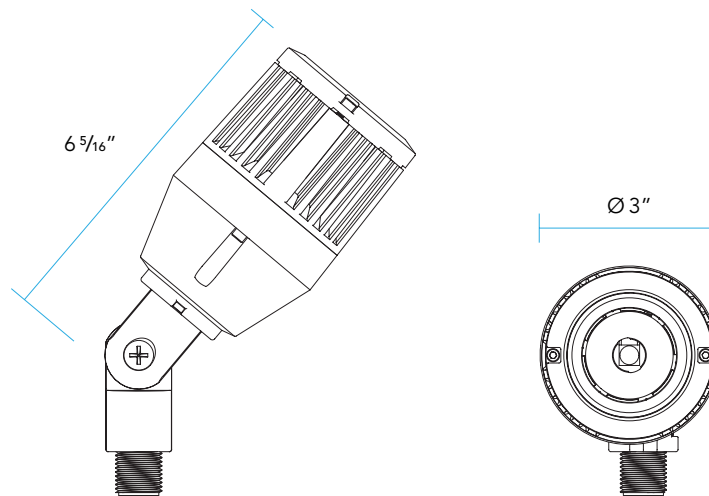

Very Narrow Spot **VNS** (16° FWHM)
Narrow Spot **NS** (19° FWHM)
Medium Flood **MF** (30° FWHM)
Wide Flood **WF** (46° FWHM)

DIMENSIONS

DELIVERED LUMENS

BEAM SPREAD	4.5 W	9.5 W	13 W
Very Narrow Spot VNS	135 Lumens	214 Lumens	269 Lumens
Narrow Spot NS	364 Lumens	566 Lumens	738 Lumens
Medium Flood MF	321 Lumens	487 Lumens	711 Lumens
Wide Flood WF	332 Lumens	542 Lumens	687 Lumens