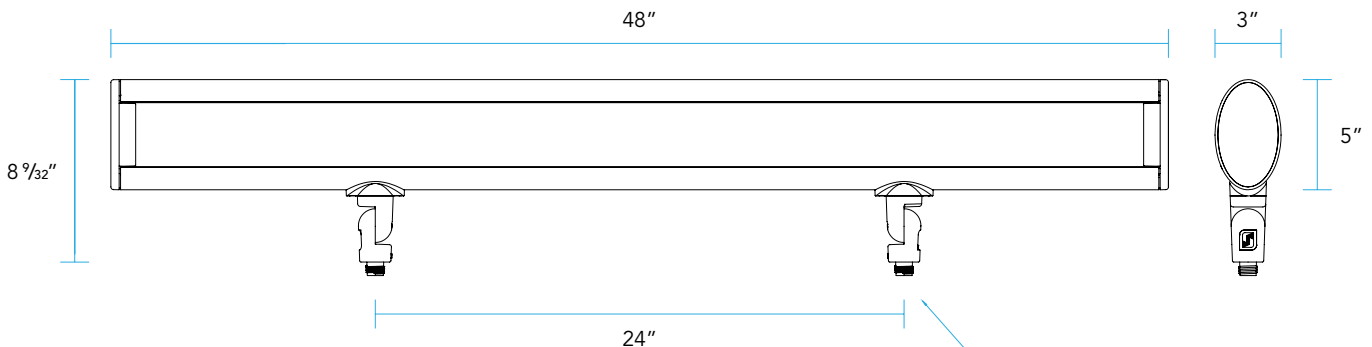

## DIMENSIONS

**NOTE:**  
Electrical wires are routed through the right-side facing Infinity Knuckle.

**DELIVERED LUMENS PACKAGE SPECIFICATIONS**

BEAM SPREAD	A	B
Wall Wash <b>WW</b>	52 Watts 5335 Lumens	72 Watts 7232 Lumens
Wall Grazer <b>WG</b>	52 Watts 6122 Lumens	72 Watts 8391 Lumens
Narrow <b>NS</b>	52 Watts 4791 Lumens	72 Watts 6792 Lumens
Medium Flood <b>MF</b>	52 Watts 5989 Lumens	72 Watts 8155 Lumens
Wide Flood <b>WF</b>	52 Watts 5099 Lumens	72 Watts 7123 Lumens
Asymmetric <b>AS</b>	55.5 Watts 5990 Lumens	72 Watts 8191 Lumens