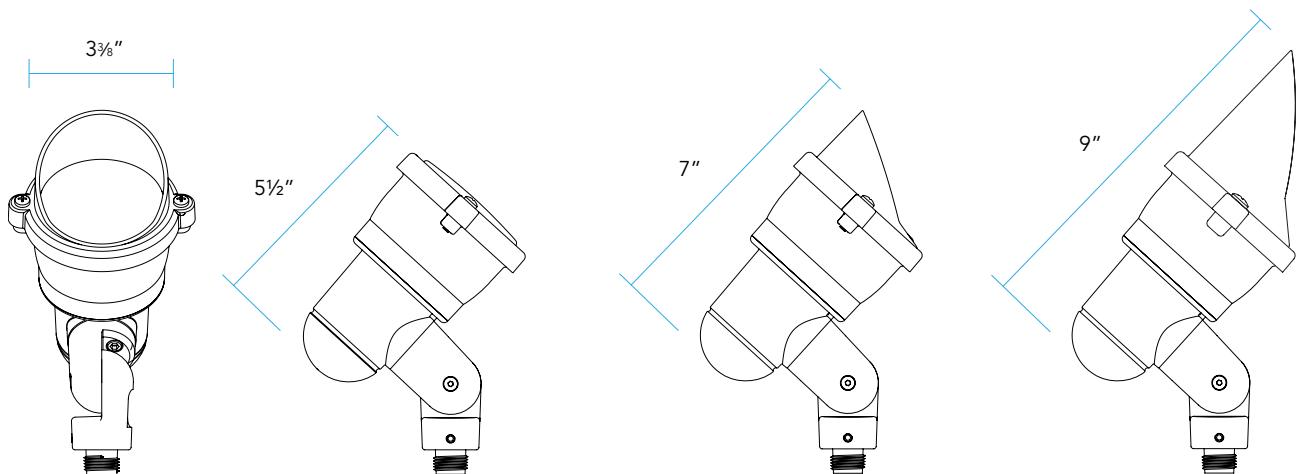

**LENS:**

Clear, tempered, shock & heat resistant, soda-lime glass lens - crowned (convex) to promote water runoff. Optical effect lenses are available.

**WIRING:**

Prewired with 150° C-rated wire.

**MOUNTING:**

Infinity Knuckle – Die-cast, copper-free aluminum, stainless steel stem with 1/2" NPT thread. A fully sealed spherical grommet allows for precise aiming and retention.

**FASTENERS/INSERTS:**

All fasteners are stainless steel.

## DIMENSIONS

No Shroud **N**

Medium Shroud **M**

Long Shroud **L**