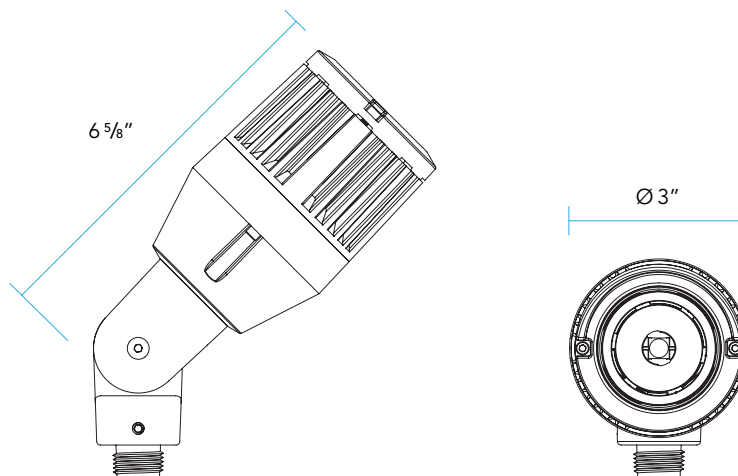

ORDERING INFORMATION

EXAMPLE: GR-3105-B-9.5-27-SP-*IK*-HL

MOUNTING	MODEL	FINISH	WATTAGE	COLOR TEMP	DISTRIBUTION	KNUCKLE	ACCESSORIES
	3105					IK	

MOUNTING	MODEL	FINISH			WATTAGE
GR ABS ground stake WR Wall-mount canopy TR Tree-mount junction box	3105	B Black Z Architectural Bronze DZ Dark Bronze GT Granite W White	BR Architectural Brick LZ Light Bronze SB Special Bronze GG Glossy Gray R Rust HG Hunter Green WB Weathered Bronze WI Weathered Iron GM Graphite Metallic	G Verde P Pewter M Mocha OF Olde Finish	4.5 4.5 Watts 9.5 9.5 Watts 13 13 Watts
COLOR TEMPERATURE	DISTRIBUTION	KNUCKLE	ACCESSORIES	ORDERING NOTES	
27 2700K W 3000K 35 3500K N 4000K C 5000K	VNS 16° Narrow Spot SP 19° Spot MF 30° Flood WF 46° Wide Flood	IK Infinity Knuckle	BD Barn Doors FS Full Light Shield HS Half Light Shield HL Honeycomb Louver 5 5' Wire Lead	Fixtures shipped with specified mounting hardware. If fixture is to be used in conjunction with Extended Arm Mount (EAM): Must specify with extended wire length	

Very Narrow Spot **VNS** (16° FWHM)
Narrow Spot **NS** (19° FWHM)
Medium Flood **MF** (30° FWHM)
Wide Flood **WF** (46° FWHM)

DIMENSIONS

DELIVERED LUMENS

BEAM SPREAD	4.5 W	9.5 W	13 W
Very Narrow Spot VNS	135 Lumens	214 Lumens	269 Lumens
Narrow Spot NS	364 Lumens	566 Lumens	738 Lumens
Medium Flood MF	321 Lumens	487 Lumens	711 Lumens
Wide Flood WF	332 Lumens	542 Lumens	687 Lumens