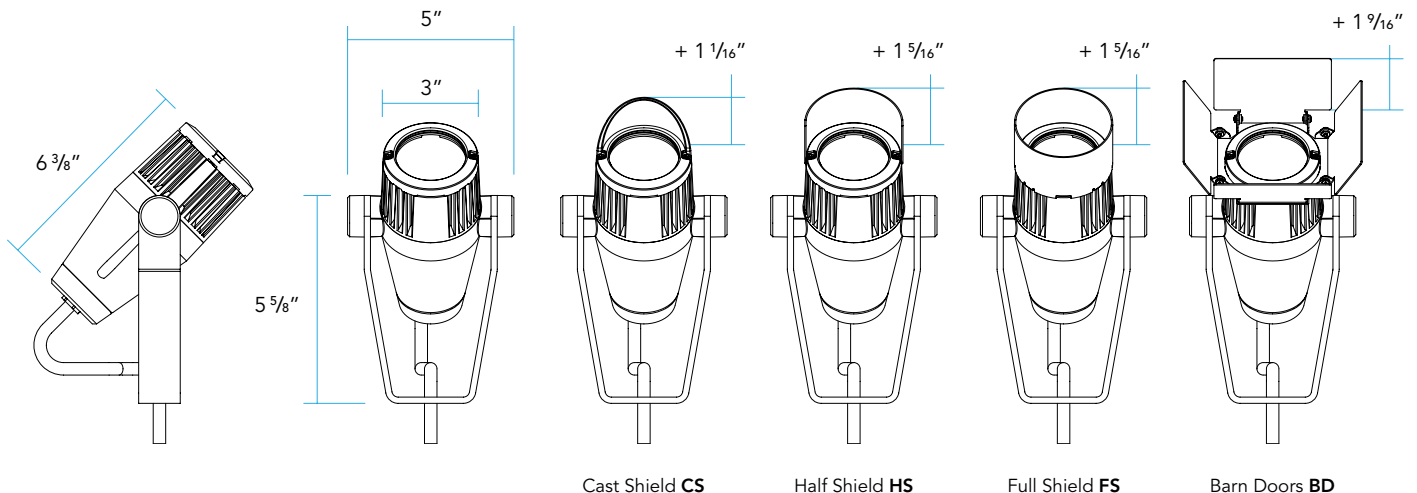

LED:

Discreet performance LEDs binned to three MacAdam ellipses. 135 – 1212 Lumens delivered. 5 – 20 Watts.

COLOR TEMPERATURE:

2700K, 3000K, 3500K, 4000K or 5000K CCT White.

COLOR RENDERING:

80 CRI minimum

DRIVER:

Multi-Volt **MV** 120V-277V equipped with tri-modal dimming capabilities. Start up/Operating Temperature: -10°C to +50°C. Non-dimmable, 0-10V and Phase Cut (TRIAC/ELV-120VAC only) options available.

ACCESSORIES:

Barn Doors **BD**, Full Shield **FS**, Half Shield **HS** and Cast Shield **CS** available.

WIRING:

- 18/3 SEOOW outdoor rated waterproof cable [for Non-dimmable and Phase Cut (TRIAC/ELV-120VAC only) options]
- 18/5 SJTOW outdoor rated waterproof cable [for 0-10V dimming option]

Cable exits fixture housing through a liquid tight cable fitting.

MOUNTING:

Yoke provided with ½ NPSM stainless Cord Seal Mount to secure the yoke strap directly into a ½-14 threaded opening. See the Vista website for additional Mounts and Accessories.

CERTIFICATIONS | STANDARDS | COMPLIANCE:

- UL Certified for wet locations (USA & Canada) | (UL)
- Ingress Protection Rating: **IP66**
- Buy American Act (**BAA**)
- Build America, Buy America Act (**BABA**)

LIGHT DISTRIBUTION:

Very Narrow Spot **VNS** (16°) | NEMA 3x3
Narrow Spot **NS** (19°) | NEMA 3x3
Medium Flood **MF** (30°) | NEMA 4x4
Wide Flood **WF** (45°) | NEMA 5x5

DIMENSIONS