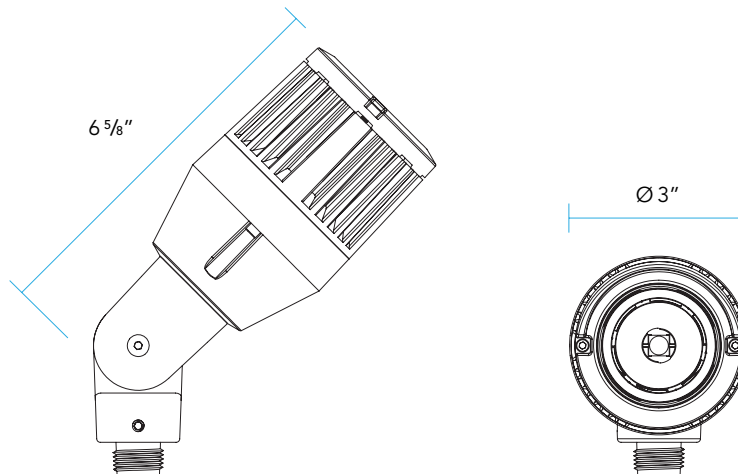

Very Narrow Spot **VNS** (16° FWHM)

Narrow Spot **NS** (19° FWHM)

Medium Flood **MF** (30° FWHM)

Wide Flood **WF** (46° FWHM)

DIMENSIONS

DELIVERED LUMENS

BEAM SPREAD	4.5 W	9.5 W	13 W
Very Narrow Spot VNS	135 Lumens	214 Lumens	269 Lumens
Narrow Spot NS	364 Lumens	566 Lumens	738 Lumens
Medium Flood MF	321 Lumens	487 Lumens	711 Lumens
Wide Flood WF	332 Lumens	542 Lumens	687 Lumens