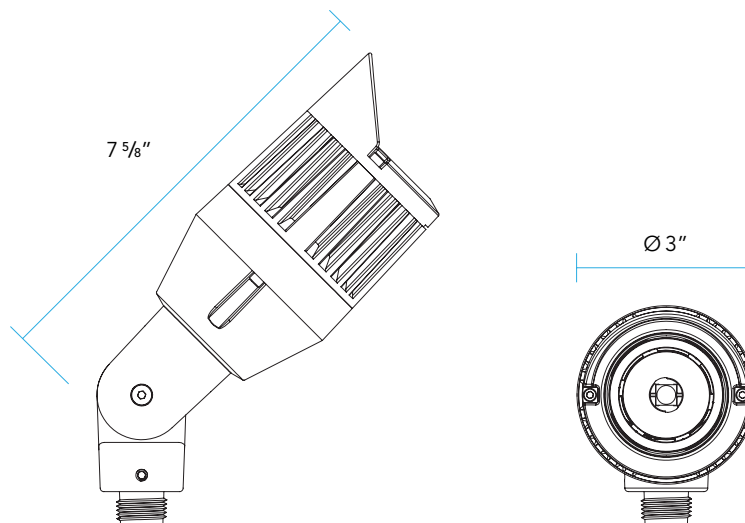

Very Narrow Spot **VNS** (16° FWHM)

Narrow Spot **NS** (19° FWHM)

Medium Flood **MF** (30° FWHM)

Wide Flood **WF** (46° FWHM)

DIMENSIONS

DELIVERED LUMENS

BEAM SPREAD	4.5 W	9.5 W	13 W
Very Narrow Spot VNS	135 Lumens	214 Lumens	269 Lumens
Narrow Spot NS	364 Lumens	566 Lumens	738 Lumens
Medium Flood MF	321 Lumens	487 Lumens	711 Lumens
Wide Flood WF	332 Lumens	542 Lumens	687 Lumens