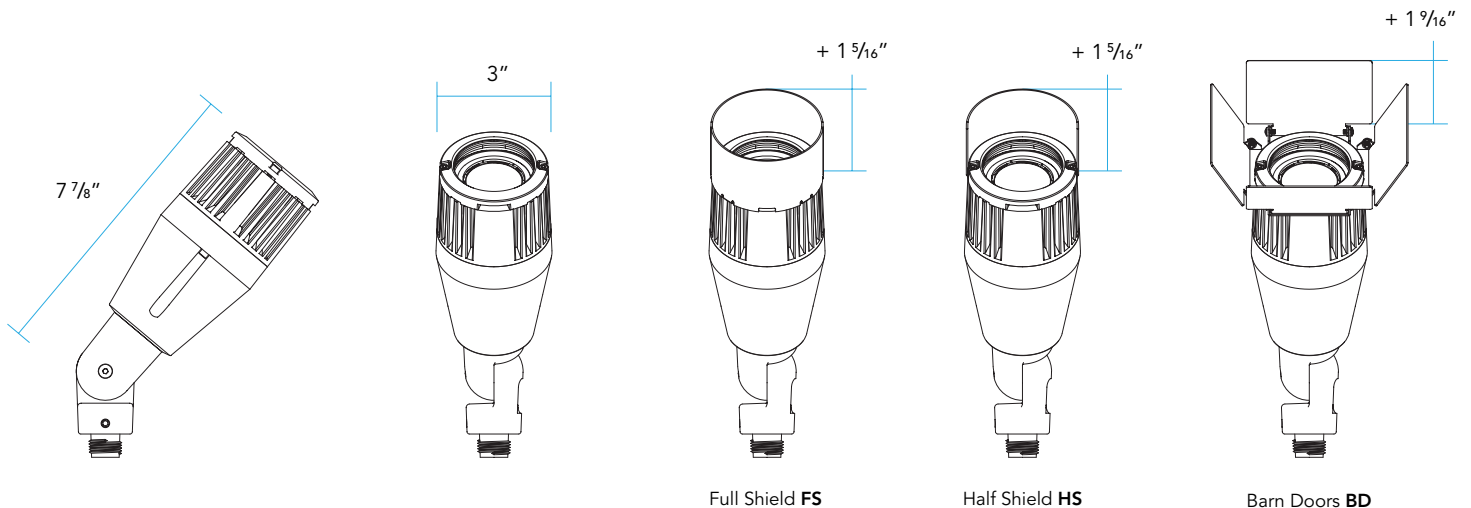

**LIGHT DISTRIBUTION:**

Very Narrow Spot **VNS** (16° FWHM)

Narrow Spot **NS** (19° FWHM)

Medium Flood **MF** (30° FWHM)

Wide Flood **WF** (46° FWHM)

### DIMENSIONS

**DELIVERED LUMENS**

BEAM SPREAD	4.5 W	9.5 W	13 W
Very Narrow Spot <b>VNS</b>	135 Lumens	214 Lumens	269 Lumens
Narrow Spot <b>NS</b>	364 Lumens	566 Lumens	738 Lumens
Medium Flood <b>MF</b>	321 Lumens	487 Lumens	711 Lumens
Wide Flood <b>WF</b>	332 Lumens	542 Lumens	687 Lumens