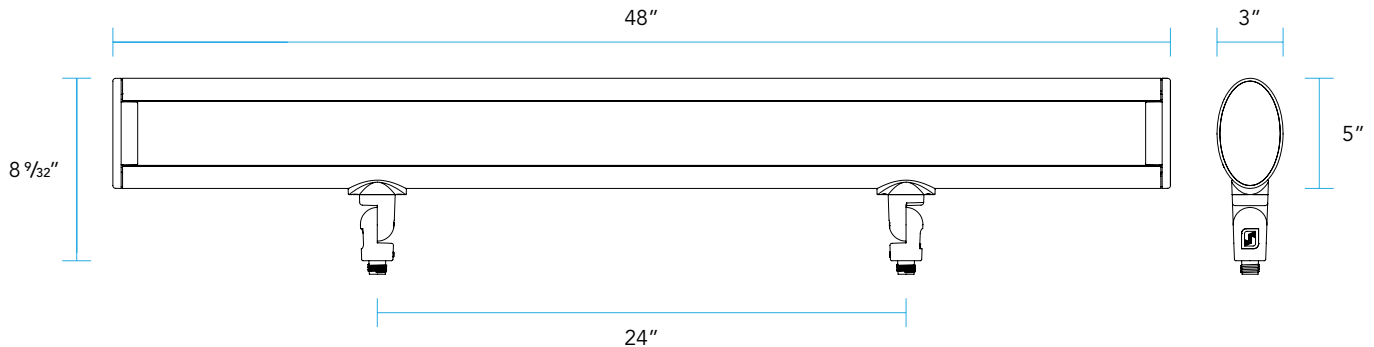

Specular or semi-specular extruded aluminum optics anodized and bright dipped for maximum reflectivity.

LENS:

4mm (.164") thick tempered and beveled clear glass. Permanently affixed and sealed to the optics housing with RTV silicon. Masked frit opening (black only) available.

LED:

Mid-power linear LED driven at 1000mA or 1400mA.
4000+ or 6400+ Lumens delivered (1000+ or 1600+ per lineal foot).
52 or 72 Watts (13W or 19W per lineal foot).

COLOR TEMPERATURE:

2700K, 3000K, 3500K, 4000K or 5000K CCT White.

COLOR RENDERING:

80 CRI minimum

OPTICS/AIMING:

NEMA defined floodlight optics with wide lateral throws – extruded aluminum.

ACCESSORIES:

Internal Glare Shield **GS**.
Polycarbonate Lens **VR**.

WIRING:

Prewired with 150° C-rated wire.

MOUNTING:

Infinity Knuckle – Die-cast, copper-free aluminum, stainless steel stem with 1/2" NPT thread. A fully sealed spherical grommet allows for precise aiming and retention.

CERTIFICATION:

CUL US wet location listed.
Ingress Protection Rating: IP66

DRIVER:

Multi-Volt MV 120V-277V equipped with tri-modal dimming capabilities.
Start up/Operating Temperature: -10°C to +50°C.
Non-dimmable, 0-10V and Phase Cut (TRIAC/ELV-120VAC only) options available.

LIGHT DISTRIBUTION:

Wall Wash (NEMA 7H x 7V), Wall Grazer (NEMA 7H x 4V),
Narrow (NEMA 7H x 4V), Medium Flood (NEMA 7H x 5V),
Wide Flood (NEMA 7H x 7V), Asymmetric (NEMA 7H x 5V)
distributions available.

DIMENSIONS