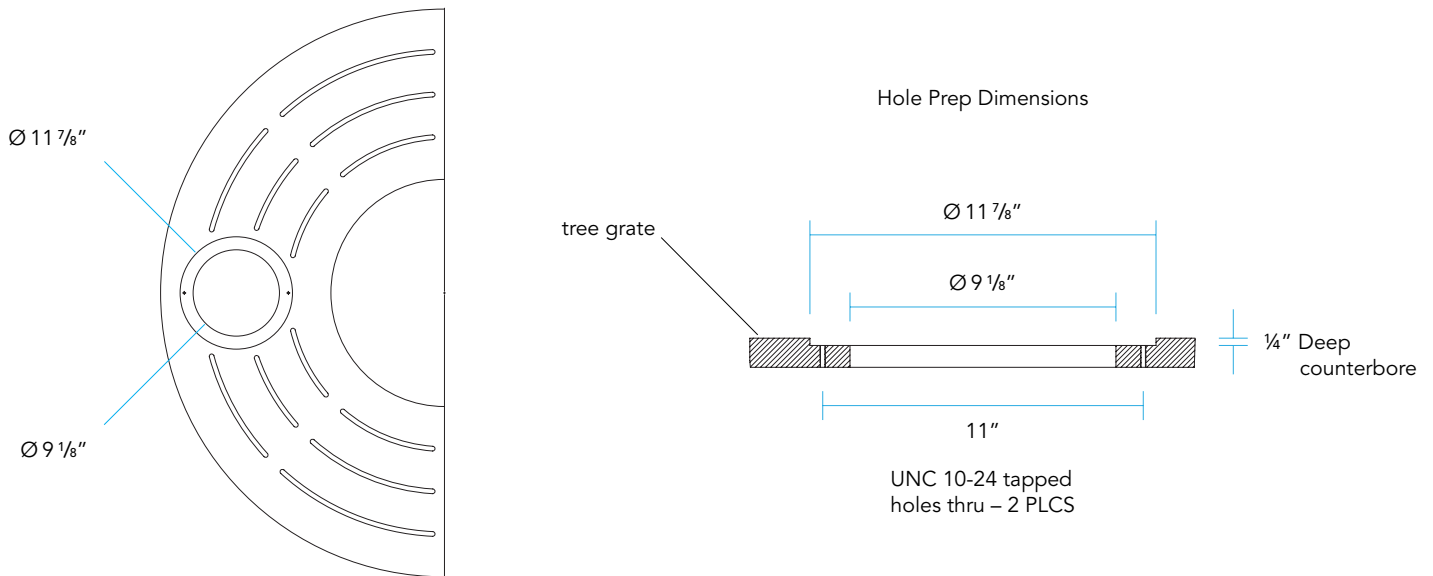

OPTICS/AIMING:

Specular or semi-specular optics designed for maximum performance and uniformity. Fixture aiming achieved via a series of tilt optic lenses and patented magnetic aiming system. Additional tilt optic lenses available. Very Narrow Spot optic incorporates an additional internal source shield to eliminate unwanted glare outside the beam pattern.

DIMENSIONS

TREE GRATE HOLE DIMENSIONS

DELIVERED LUMENS

BEAM SPREAD	A	B	C
Very Narrow Spot VNS	34.9 Watts 1699 Lumens		
Narrow Spot NS	28.3 Watts 2180 Lumens	32.3 Watts 2488 Lumens	36.3 Watts 2796 Lumens
Medium Flood MF	27.6 Watts 2120 Lumens	31.5 Watts 2418 Lumens	35.4 Watts 2718 Lumens
Wide Flood WF	29.2 Watts 2532 Lumens	33.3 Watts 2891 Lumens	37.4 Watts 3248 Lumens
Wall Wash WW	28.1 Watts 1730 Lumens	32.0 Watts 1977 Lumens	36.0 Watts 2225 Lumens