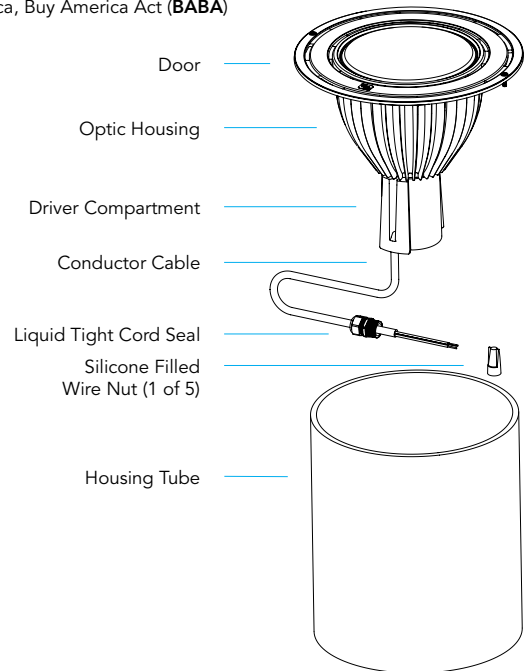

ACCESSORIES:

Tilt Optic 5° **TO5**, Tilt Optic 10° **TO10**, Tilt Optic 15° **TO15**, Tilt Optic 25° **TO25**, Diffuse Filter **DF**, Linear Spread Filter **LSF**, Half Glare Shield **HS** available. Dichroic Lenses: Yellow **YL**, Red **RL**, Blue **BL** and Green **GL** also available.

LED:

Performance COB LEDs in various color temperatures | 28 – 37 Watts
1700 – 3248 Delivered Lumens

COLOR TEMPERATURE:

2700K, 3000K, 3500K, 4000K or 5000K CCT White.

COLOR RENDERING:

80 CRI minimum

LIGHT DISTRIBUTION:

Very Narrow Spot **VNS** NEMA 2x2

Narrow Spot **NS** NEMA 2x2

Medium Flood **MF** NEMA 5x4

Wide Flood **WF** NEMA 6x6

Wall Wash **WW** NEMA 5x5 (1188TG-MF-A-CX-LSF-TO15)

WIRING:

- 9' 18/3 SEOWW outdoor rated waterproof cable [for Non-dimmable and Phase Cut (TRIAC/ELV-120VAC only) options]
- 9' 18/5 SJTOW outdoor rated waterproof cable [for 0-10V dimming option]

Cable includes a liquid tight cord seal and 5 silicone filled wire nuts.

JUNCTION BOX (Sold Separately):

- **JB-200** In-Ground Junction Box – two ½" NPT bottom hubs + one ½" NPT hub on cover
- **JB-300** In-Ground Junction Box – two ¾" NPT bottom hubs + one ¾" NPT hub on cover

CERTIFICATIONS | STANDARDS | COMPLIANCE:

- Edison Testing Laboratories Certified for wet locations (ETL)
- Ingress Protection Rating: **IP68**
- Buy American Act (**BAA**)
- Build America, Buy America Act (**BABA**)

OPTICS/AIMING:

Specular or semi-specular optics designed for maximum performance and uniformity. Fixture aiming achieved via a series of tilt optic lenses and patented magnetic aiming system. Additional tilt optic lenses available. Very Narrow Spot optic incorporates an additional internal source shield to eliminate unwanted glare outside the beam pattern.

DRIVER:

Multi-Volt **MV** 120V-277V equipped with tri-modal dimming capabilities. Start up/Operating Temperature: -10°C to +50°C. Non-dimmable, 0-10V and Phase Cut (TRIAC/ELV-120VAC only) options available.