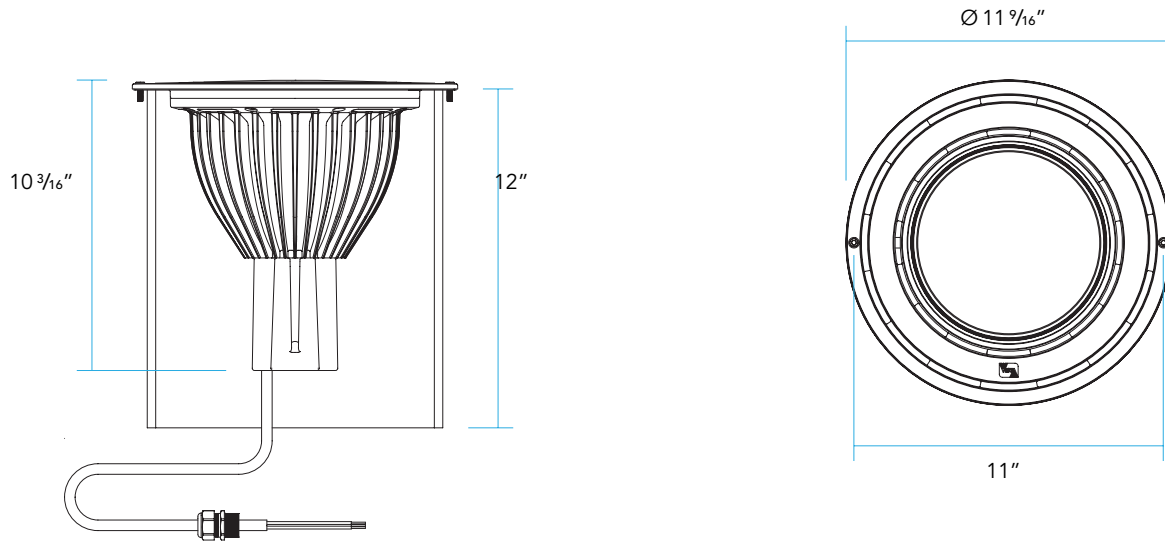

DIMENSIONS