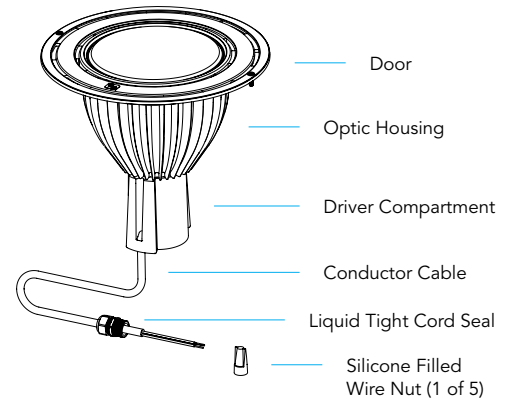

DOOR FINISH:

Powder coat finish available in Black, Architectural Bronze, Dark Bronze, Granite, White, Architectural Brick, Light Bronze, Special Bronze, Glossy Gray, Rust, Hunter Green, Weathered Bronze, Weathered Iron, Graphite Metallic, Verde, Pewter, Mocha and Olde Finish. Custom Powder coat finishes available on request.

LENS:

½" thick tempered pressed clear glass. Optional anti-slip clear lens.

REFLECTOR:

Specular or semi-specular spun aluminum optics, anodized for maximum performance. Very Narrow Spot optic incorporates an additional internal source shield to eliminate unwanted glare outside the beam pattern.

ACCESSORIES:

Tilt Optic 5° **TO5**, Tilt Optic 10° **TO10**, Tilt Optic 15° **TO15**, Tilt Optic 25° **TO25**, Diffuse Filter **DF**, Linear Spread Filter **LSF**, Rebar Bracket Kit **RBK**, Stainless Trim Ring **STR**, Half Glare Shield **HS** available.

Dichroic Lenses: Yellow **YL**, Red **RL**, Blue **BL** and Green **GL** also available.

WIRING:

- 18/3 SEOWW outdoor rated waterproof cable [for Non-dimmable and Phase Cut (TRIAC/ELV-120VAC only) options]
- 18/5 SJTOW outdoor rated waterproof cable [for 0-10V dimming option]

CERTIFICATION:

cETLus wet location listed.
Ingress Protection Rating: IP68

LED:

Performance COB LEDs in various color temperatures.
28 – 37 Watts.
1700 – 3248 Delivered Lumens

COLOR TEMPERATURE:

2700K, 3000K, 3500K, 4000K or 5000K CCT White.

COLOR RENDERING:

80 CRI minimum

OPTICS/AIMING:

Specular or semi-specular optics designed for maximum performance and uniformity. Fixture aiming achieved via a series of tilt optic lenses and patented magnetic aiming system. Additional tilt optic lenses available. Very Narrow Spot optic incorporates an additional internal source shield to eliminate unwanted glare outside the beam pattern.

DRIVER:

Multi-Volt **MV** 120V-277V equipped with tri-modal dimming capabilities. Start up/Operating Temperature: -10°C to +50°C. Non-dimmable, 0-10V and Phase Cut (TRIAC/ELV-120VAC only) options available.

LIGHT DISTRIBUTION:

Very Narrow Spot **VNS** NEMA 2x2
Narrow Spot **NS** NEMA 2x2
Medium Flood **MF** NEMA 4x4
Wide Flood **WF** NEMA 6x6