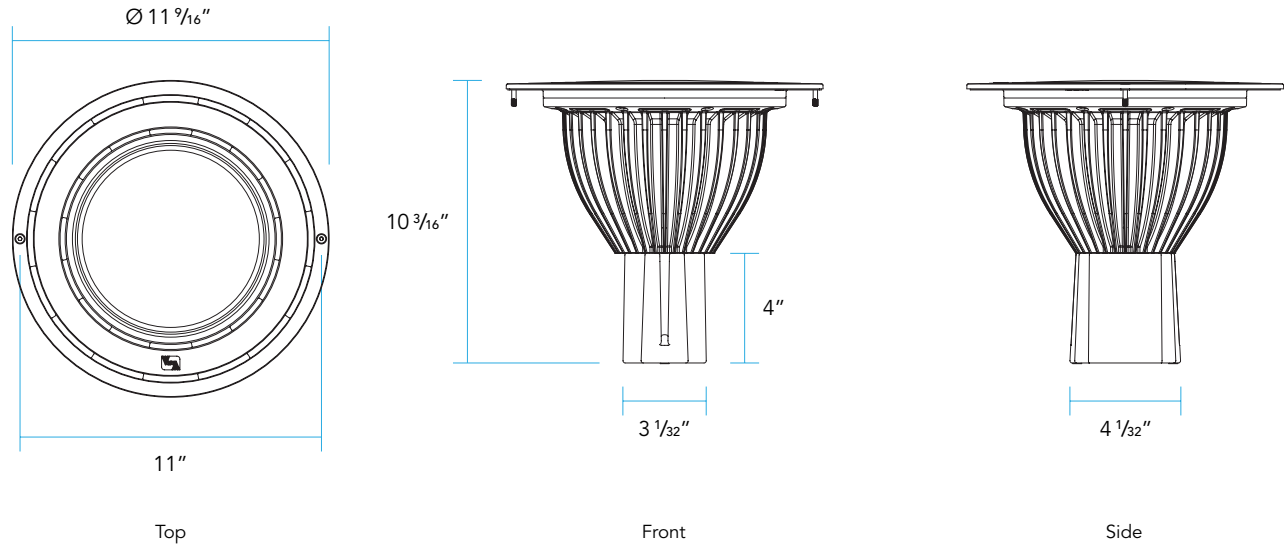

LIGHT DISTRIBUTION:

Very Narrow Spot **VNS** NEMA 2x2
Narrow Spot **NS** NEMA 2x2
Medium Flood **MF** NEMA 4x4
Wide Flood **WF** NEMA 6x6

DIMENSIONS

DELIVERED LUMENS

BEAM SPREAD	A	B	C
Very Narrow Spot VNS	34.9 Watts 1699 Lumens		
Narrow Spot NS	28.3 Watts 2180 Lumens	32.3 Watts 2488 Lumens	36.3 Watts 2796 Lumens
Medium Flood MF	27.6 Watts 2120 Lumens	31.5 Watts 2418 Lumens	35.4 Watts 2718 Lumens
Wide Flood WF	29.2 Watts 2532 Lumens	33.3 Watts 2891 Lumens	37.4 Watts 3248 Lumens