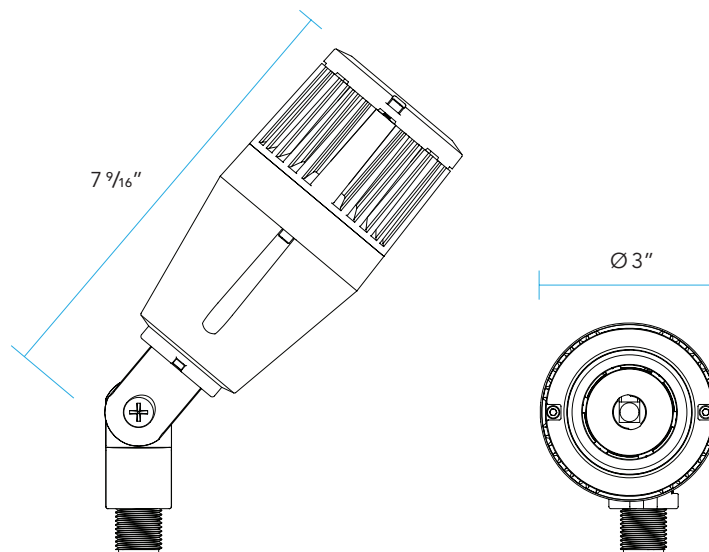

SPECIFICATIONS

HOUSING CONSTRUCTION:

Die-cast A360 aluminum. Optic and driver compartment environmentally sealed.

DOOR CONSTRUCTION:

Die-cast A360 aluminum.

Door is designed to shed water from the lens surface.

FASTENERS:

All fasteners are stainless steel.

WIRING:

Prewired with a 36" pigtail of 18-2 direct-burial cable and underground connectors.

MOUNTING:

Injection-molded composite knuckle with 1/2" NPS thread.

CERTIFICATION:

Very Narrow Spot **VNS** (16° FWHM)

Narrow Spot **NS** (19° FWHM)

Medium Flood **MF** (30° FWHM)

Wide Flood **WF** (46° FWHM)

DIMENSIONS

DELIVERED LUMENS

BEAM SPREAD	4.5 W	9.5 W	13 W
Very Narrow Spot VNS	135 Lumens	214 Lumens	269 Lumens
Narrow Spot NS	364 Lumens	566 Lumens	738 Lumens
Medium Flood MF	321 Lumens	487 Lumens	711 Lumens
Wide Flood WF	332 Lumens	542 Lumens	687 Lumens