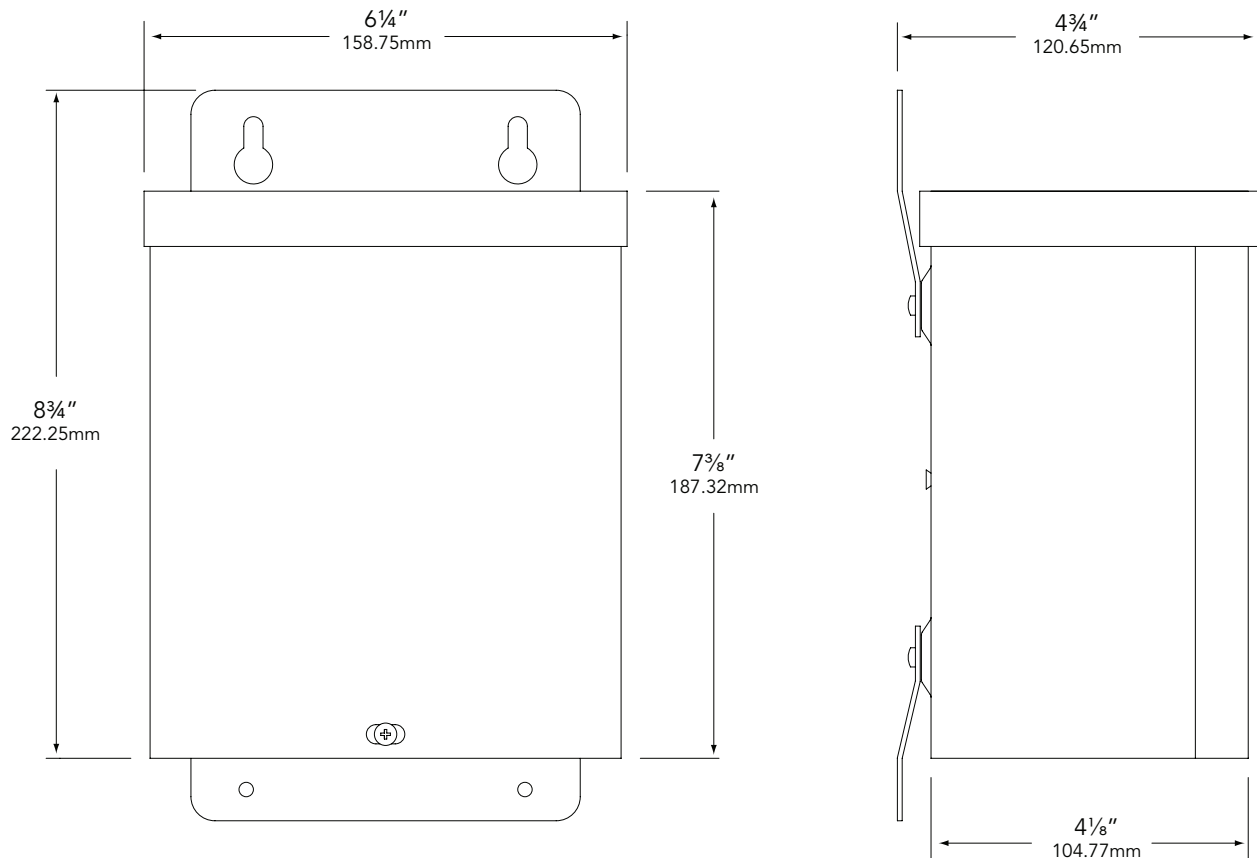

PROFESSIONAL
OUTDOOR LIGHTING

Type:

Model:

Project:

SPECIFICATION SHEET

MODEL RTB2 HID Ballast Encloser • Architectural Series • Accessories

DESCRIPTION:

Above-Ground Twin Ballast Box

CONSTRUCTION:

Rugged, weatherproof, powder-coated steel box

BALLAST TYPES:

Metal Halide and High Pressure Sodium

CONDUIT ENTRIES:

Two 1/2" - 3/4" combination knockouts for conduit entry

All Vista accessories are [MADE IN THE U.S.A.](#)

DIMENSIONS:

Vista Professional Outdoor Lighting reserves the right to modify the design and/or construction of the fixture shown without further notification.